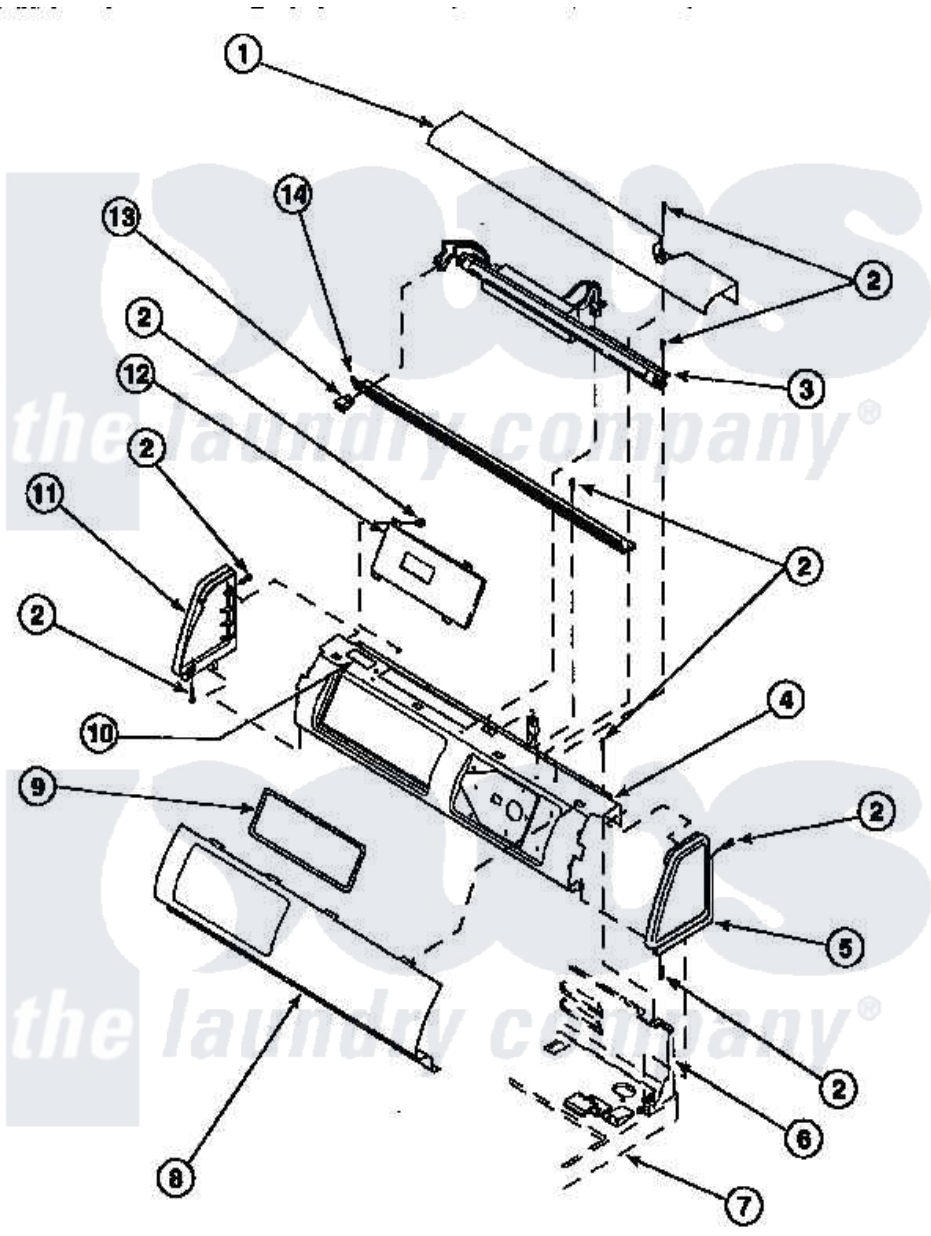

Amana CG8409W2 (BOM: PCG8409W2) 09 - GRAPHIC PANEL, CONTROL HOOD AND CONTROLS

Amana [Residential Amana CG8409W2 \(BOM: PCG8409W2\) Dryer Parts](#) Parts Diagram 09 - GRAPHIC PANEL, CONTROL HOOD AND CONTROLS
 Click on the part number to view part

Item	Original Part Number	Replaced By	Status	Part Description
1	500303		Not Available	COVER, TOP
2	501086	90767		Screw, 8A X 3/8 HeX Washer Head Tapping
5	34817		Not Available	END CAP(RIGHT)
6	500343		Not Available	PANEL,BACK(HOME HOOD)
7	500085P		Not Available	(ADD LETTER L-L, W-W TO PART N
11	34818		Not Available	END CAP(LEFT)