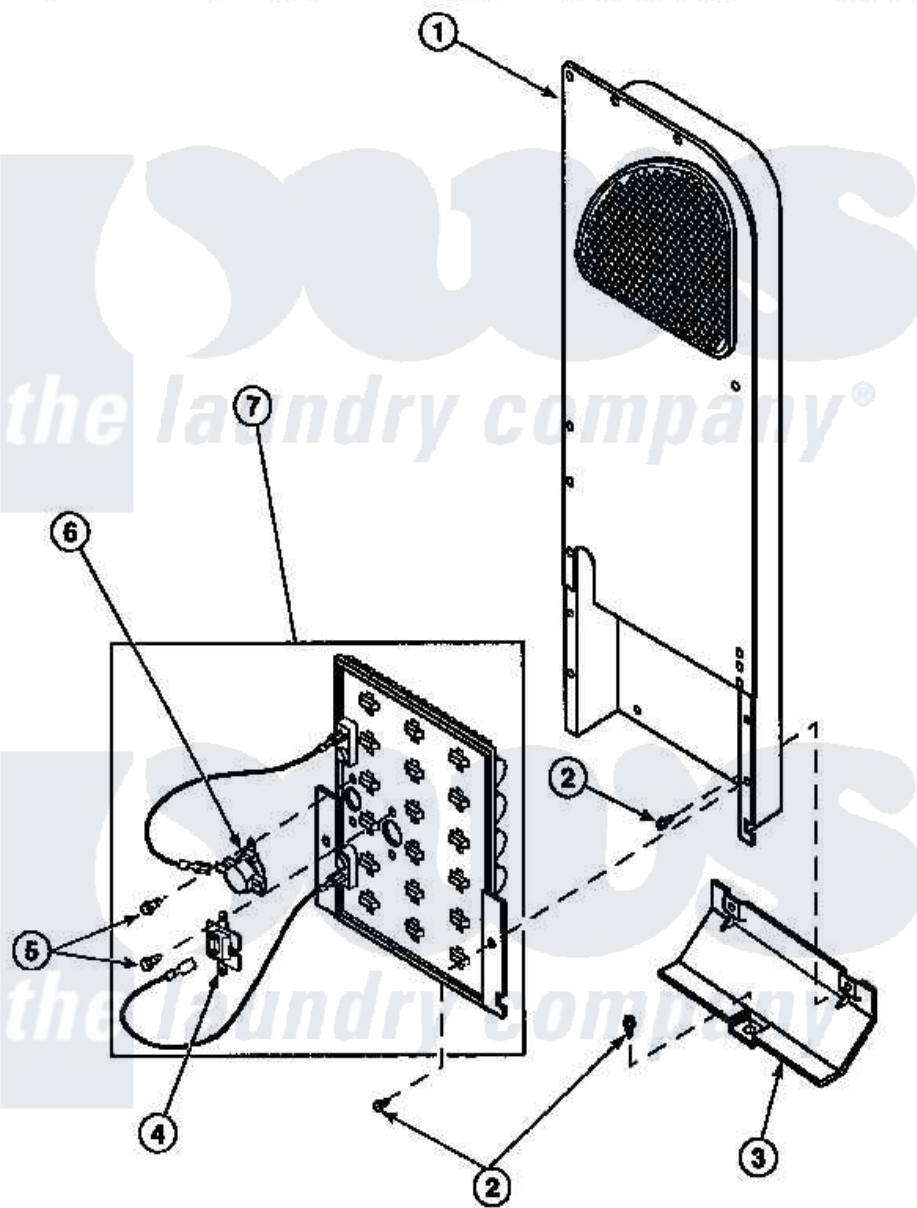

**Amana CG8409W2 (BOM: PCG8409W2) 10 - HEATER BOX ASSY
ORIGINALLY ON ELEC DRYER**

Amana [Residential Amana CG8409W2 \(BOM: PCG8409W2\) Dryer Parts](#) Parts Diagram 10 - HEATER BOX
ASSY ORIGINALLY ON ELEC DRYER
[Click on the part number to view part](#)

Item	Original Part Number	Replaced By	Status	Part Description
1	500179P	503605		Assembly, Heater Duct
2	501668	503688		Screw, 10B-16 X .34 I
3	60952		Not Available	SHIELD,HEAT DUCT
5	23222	3177991		Screw