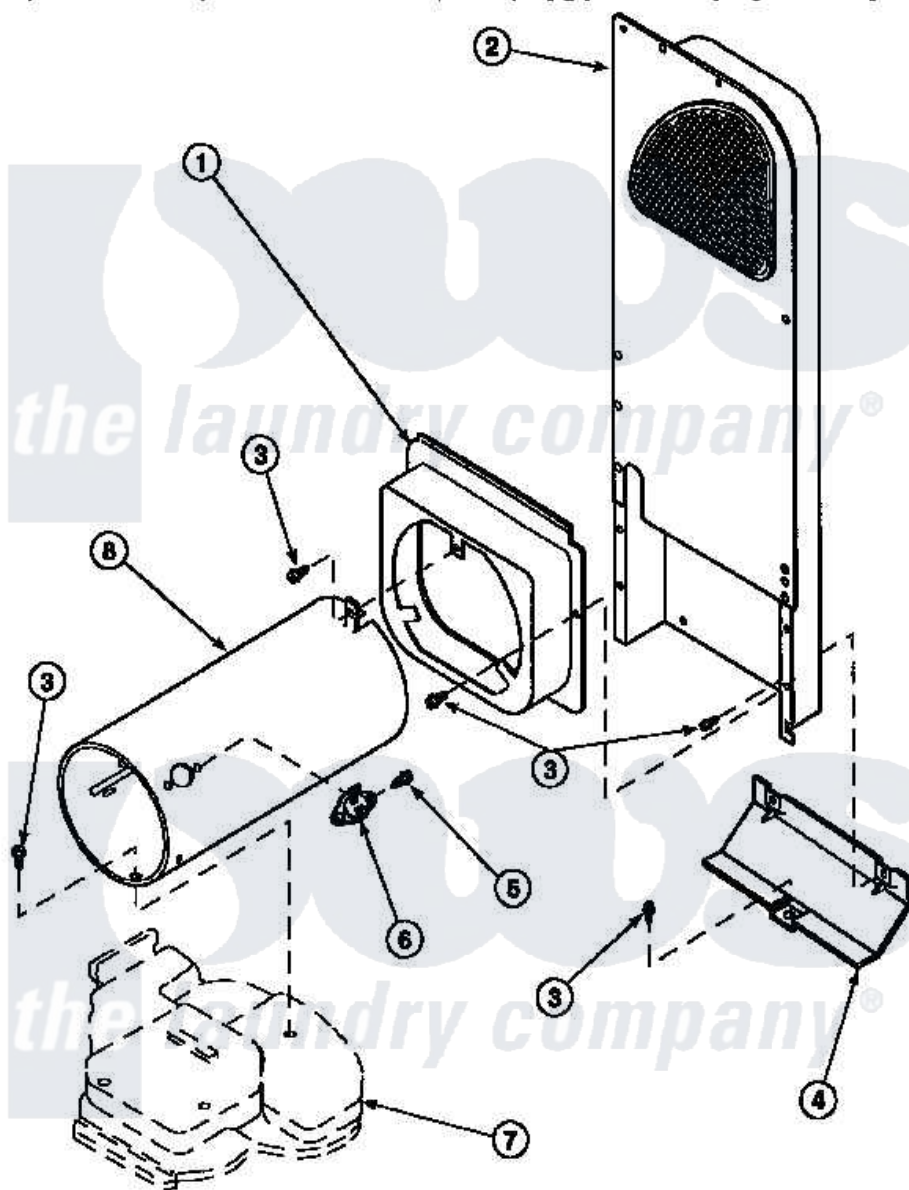

**Amana CG8409W2 (BOM: PCG8409W2) 11 - HEATER BOX ASSY
ORIGINALLY ON GAS DRYER**

Amana [Residential Amana CG8409W2 \(BOM: PCG8409W2\) Dryer Parts](#) Parts Diagram 11 - HEATER BOX ASSY ORIGINALLY ON GAS DRYER
Click on the part number to view part

Item	Original Part Number	Replaced By	Status	Part Description
1	500122	510101		Shroud Heat Duct
2	500179P	503605		Assembly, Heater Duct
3	501668	503688		Screw, 10B-16 X .34 I
4	60952		Not Available	SHIELD,HEAT DUCT
5	51782		Not Available	SCREW, 6B-20X5/16
6	Y61886			Thermostat, Limit-Blk
7	500070			Base, Dryer
8	61974		Not Available	BURNER HOUSING