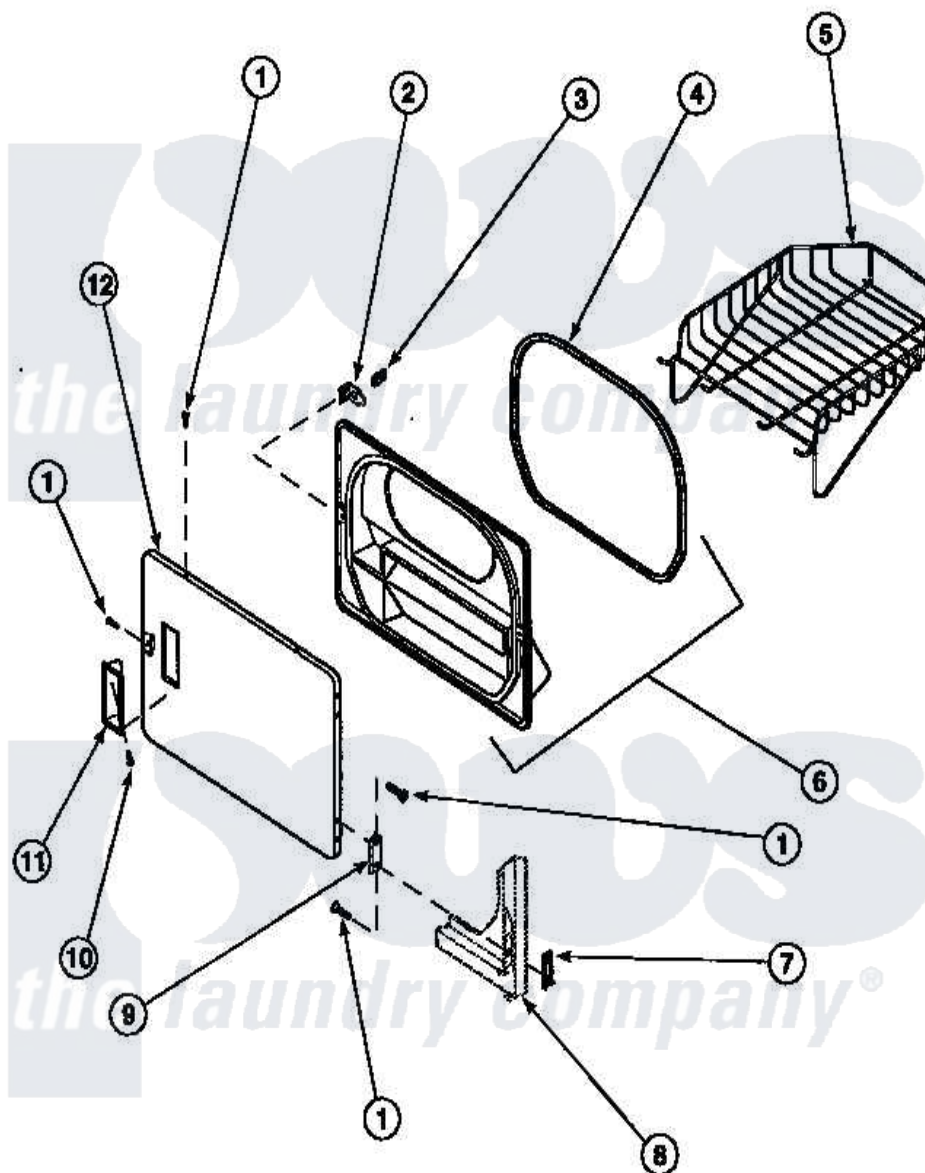

# Amana CG8409W2 (BOM: PCG8409W2) 13 - LOADING DOOR WITH DRYING RACK

Amana Residential Amana CG8409W2 (BOM: PCG8409W2) Dryer Parts Parts Diagram 13 - LOADING DOOR WITH DRYING RACK

Click on the part number to view part

Item	Original Part Number	Replaced By	Status	Part Description
1	<a href="#">500226</a>			Screw, 8b-16 x 5/8 Tap
2	500223	<a href="#">40116201</a>		Bracket, Door Strike
3	500039	<a href="#">510181</a>		Strike Doormetal
4	500200		Not Available	SEAL, DOOR
5	501295P		Not Available	RACK, DRYING
6	500199		Not Available	ASSY, LINER & SEAL
7	<a href="#">500236</a>			Clip, Door Hinge Mount
9	500041	<a href="#">Y503676</a>		Hinge, Door And Top
10	500297	<a href="#">8281236</a>		Screw
11	500042		Not Available	DOOR PULL