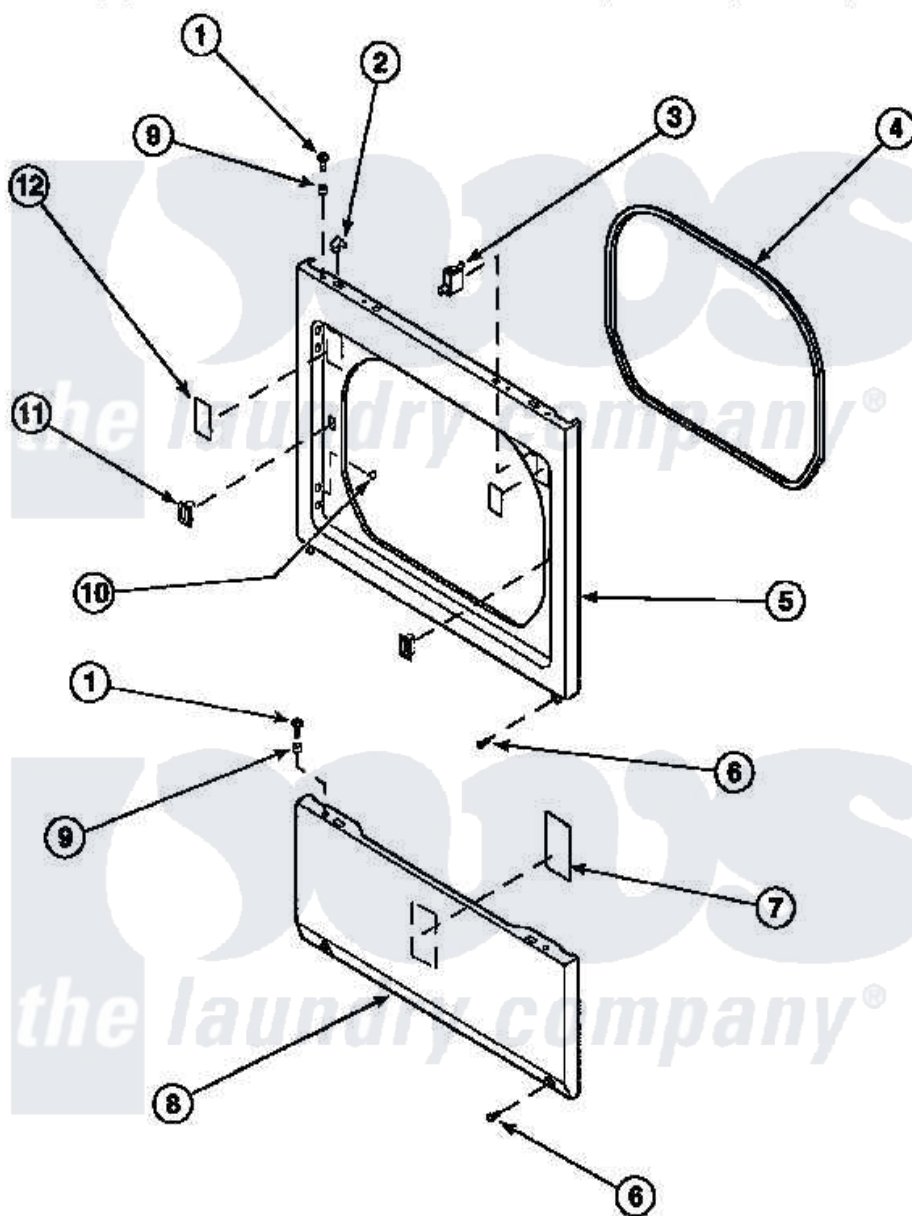

Amana CG8409W2 (BOM: PCG8409W2) 14 - LOWER ACCESS PANEL, FRONT PANEL AND SEAL

Amana Residential Amana CG8409W2 (BOM: PCG8409W2) Dryer Parts Parts Diagram 14 - LOWER ACCESS PANEL, FRONT PANEL AND SEAL

[Click on the part number to view part](#)

Item	Original Part Number	Replaced By	Status	Part Description
1	32671	Y014874		Screw, Idler Arm And Sleeve
2	56080	22001650		Fastener, Spring
3	Y62872	W10169313		Switch-Dor
4	500034			Seal, Front Panel
6	33562	27001200		Screw
7	500670		Not Available	STICKER NG OR MIXED GA
9	56079	505187		Locator, Panel
10	500227	505295		Screw, No.8ab-16 x 3/4 PH
11	54660	LA-1003		Door Catch Kit