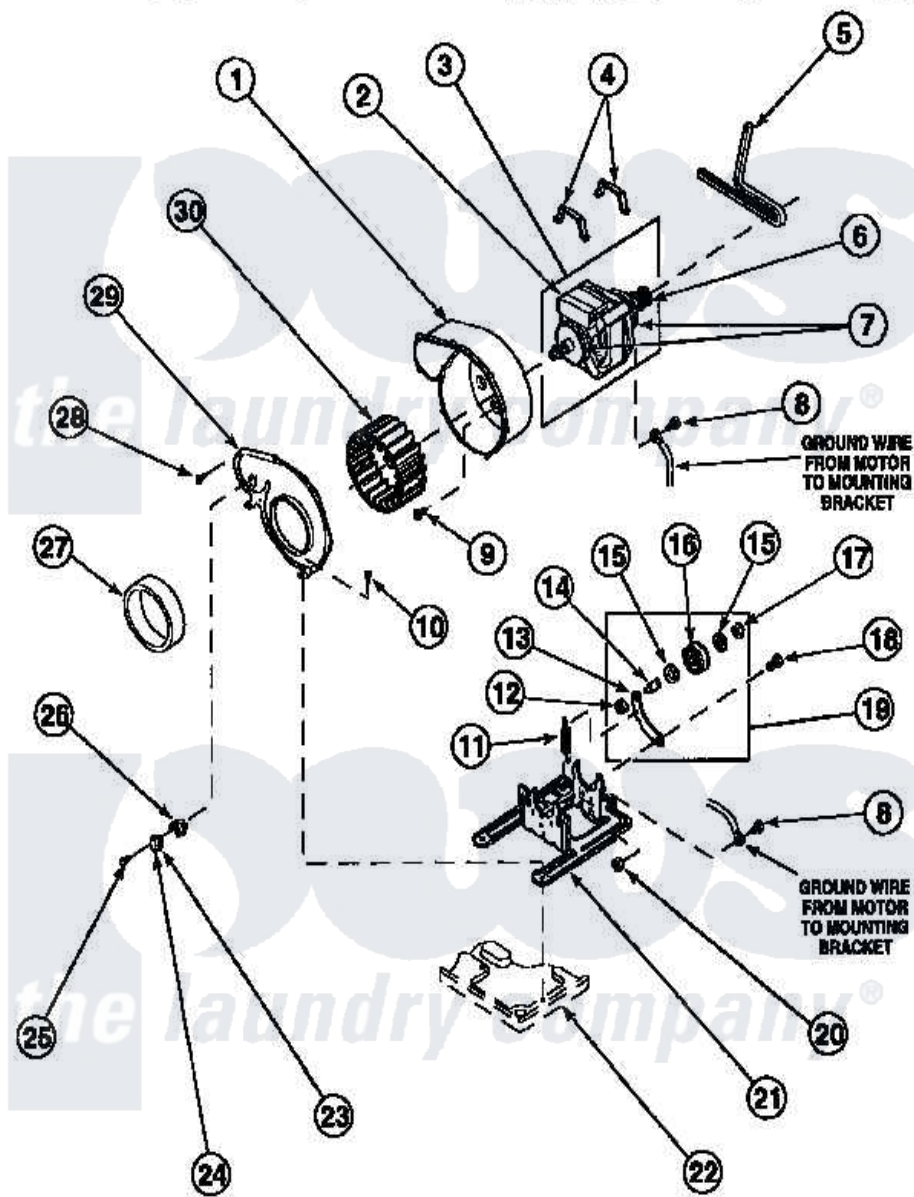

Amana CG8409W2 (BOM: PCG8409W2) 15 - MOTOR, EXHAUST FAN AND BELT

Amana Residential Amana CG8409W2 (BOM: PCG8409W2) Dryer Parts Parts Diagram 15 - MOTOR, EXHAUST FAN AND BELT

Click on the part number to view part

Item	Original Part Number	Replaced By	Status	Part Description
1	56020			Housing, Blower
2	501218		Not Available	MOTOR SWITCH (DOES NOT INCLUDE THERMAL PROT
3	501211	2200376		Motor
4	Y58047	660658		Clamp, Motor Mounting 343481 685441
5	59174	40111201		Belt, Cylinder
6	500011			Pulley, Motor
7	590P3			Motor Hub Ring Kit
8	20530			Screw, 10-24 x 3/8 Hex
9	Y31645	27001200		Screw
10	33562	27001200		Screw
11	56076			Spring, Idler
12	56156	358160		Nut
13	500910	37001144		Assembly- Idler

14	56461		Shaft
15	52549		Washer, 501 ID X3/4 Odx
16	Y54414		Assembly, Wheel And Bearing
17	23748		Ring, Retaining
18	500824		Screw, 1/4-20 Unc Hex
19	500269	37001287	Assembly, Idler Lever/Shaft/Pulley
20	52566	27001225	Nut, Jam Mid Lock 1/4-20
21	500822	503613	Mount, Motor
22	500070		Base, Dryer
24	503551		Thermostat, Cycling
"	Y61372		Thermostat
25	23222	3177991	Screw
"	Y33561	489464	Screw
26	61401	61623	Thermostat, Heater-BR
27	500313		Seal, Blower Housing
28	31260		Screw, No.8 X 3/8 Ind H
29	500078	511969P	Kit Blower Housing And Cover
30	56000	510139P	Assembly Blower Fan Package