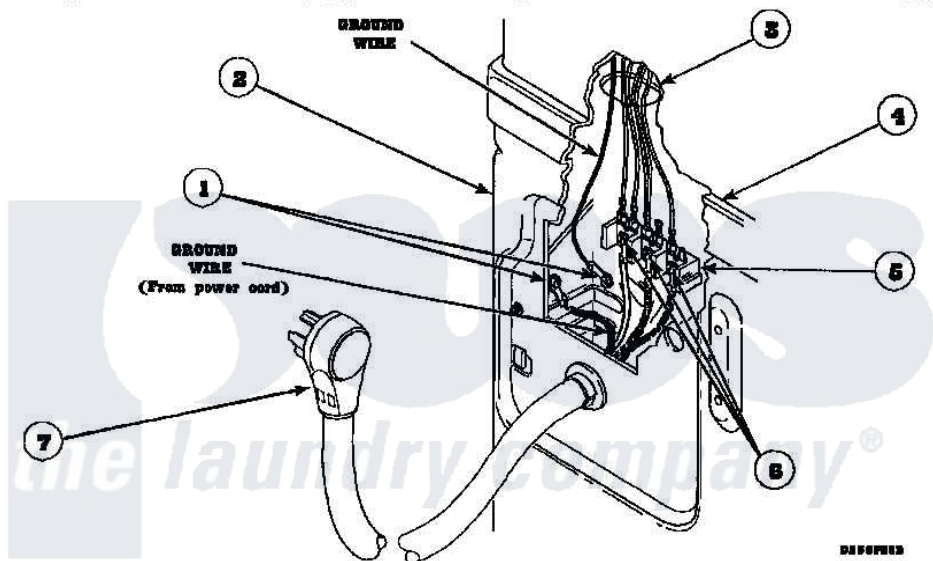

Amana CG8409W2 (BOM: PCG8409W2) 17 - POWER CORDS

Amana [Residential Amana CG8409W2 \(BOM: PCG8409W2\) Dryer Parts](#) Parts Diagram 17 - POWER CORDS
 Click on the part number to view part

Item	Original Part Number	Replaced By	Status	Part Description
1	20530			Screw, 10-24 x 3/8 Hex
2	500001P		Not Available	(ADD LETTER BEFORE "P" IN PART
3	500343		Not Available	PANEL, BACK(HOME HOOD)
4	500085P		Not Available	(ADD LETTER L-L, W-W TO PART N