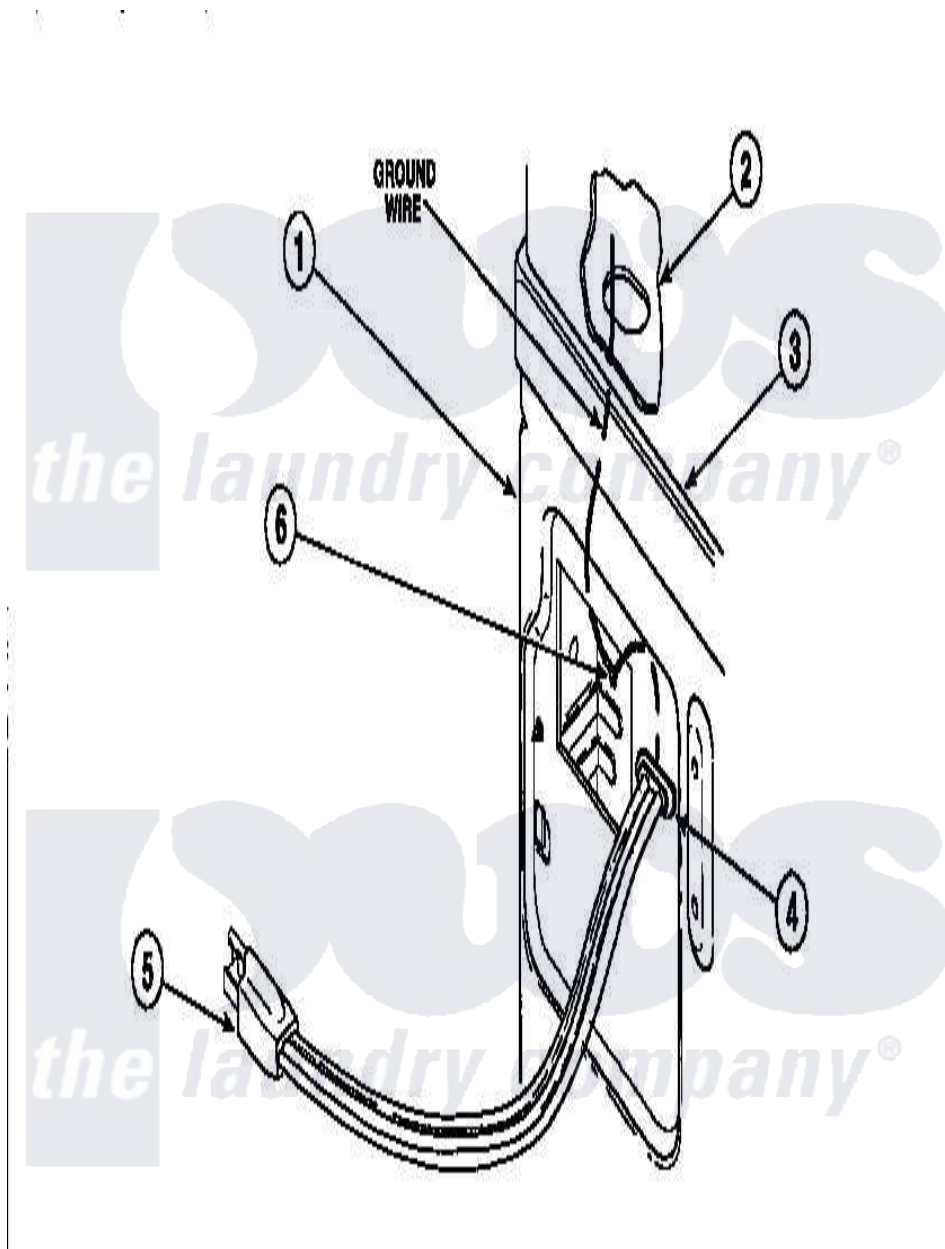

# Amana CG8409W2 (BOM: PCG8409W2) 18 - POWER CORDS

Amana Residential Amana CG8409W2 (BOM: PCG8409W2) Dryer Parts Parts Diagram 18 - POWER CORDS  
 Click on the part number to view part

Item	Original Part Number	Replaced By	Status	Part Description
1	500001P		Not Available	(ADD LETTER BEFORE "P" IN PART
2	500343		Not Available	PANEL, BACK(HOME HOOD)
3	500085P		Not Available	(ADD LETTER L-L, W-W TO PART N
4	21903	<a href="#">211881</a>		Grommet, Cord Part Not Used- Gas Models Only
5	Y56222	<a href="#">27001142</a>		Cord, Power
6	<a href="#">20530</a>			Screw, 10-24 x 3/8 Hex