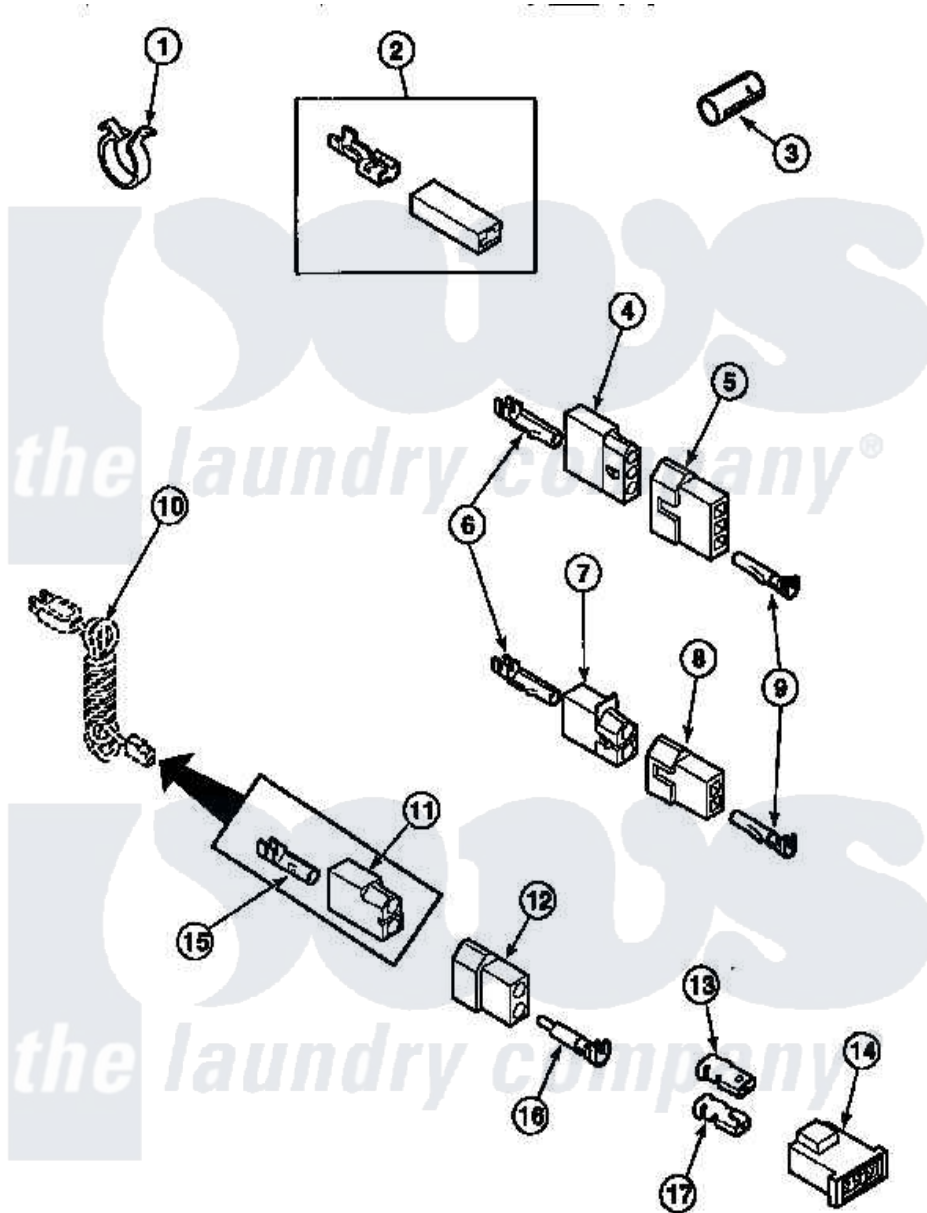

Amana CG8409W2 (BOM: PCG8409W2) 20 - TERMINALS

Amana Residential Amana CG8409W2 (BOM: PCG8409W2) Dryer Parts Parts Diagram 20 - TERMINALS
 Click on the part number to view part

Item	Original Part Number	Replaced By	Status	Part Description
1	61510	504034		Clip, Wire
2	Y00237			Terminal-Female 1/4 ((1) 12 GAUGE Wire Or(2) 18 GA
3	Y21365	503670		Sleeve Insulator
4	23039	697780		Receptacle,
5	23040			Plug-3 Circuit
6	Y00117	5011-XX		093 Female Socket
7	56451			Receptacle, 2 Circuit
9	Y00116			Terminal, Pin-Male
10	Y56222	27001142		Cord, Power
11	56265			Receptacle, 2 Circuit
12	56266			Plug
13	Y00189			Terminal, Spade
14	58800		Not Available	CONNECTOR-3 CIRCUIT (3 CIRCUIT CONNECTOR)
15	00130			Terminal, Pin-1/8 Femal
16	Y00127			Terminal, Pin-1/8 Male