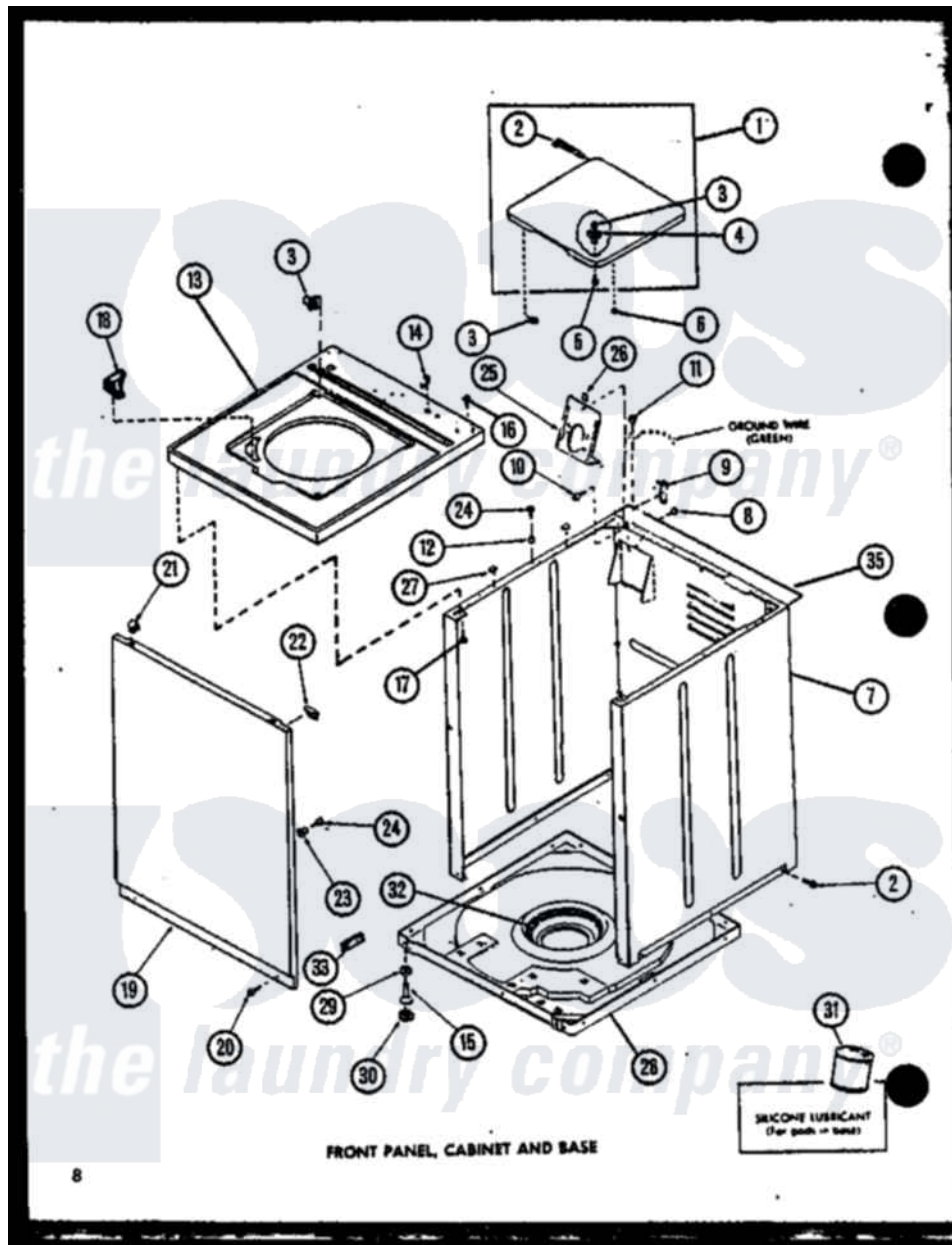

Amana CW2303 (BOM: P7762131W) 01 - FRONT PANEL

Amana Residential Amana CW2303 (BOM: P7762131W) Washer Parts Parts Diagram 01 - FRONT PANEL
 Click on the part number to view part

Item	Original Part Number	Replaced By	Status	Part Description
1	R0603147		Not Available	LID "W"
"	R0603146		Not Available	LID "L"
2	R0605695		Not Available	HINGE
3	R0603579	27625		Bushing
4	R0603504			Actuator, Door Switch
5	R0600008	26769		Assembly, Screw And Washer
6	R0606501	40038001		Bumper
7	R0603115	38612WP		Kit-Service
"	R0603090	38612LP		Kit Service Cabinet
8	R0600009		Not Available	SCREW
9	R0605528	Y27103		Hinge, Hold-Down Lug
10	R0600032	3390631		Screw, 10-16 X 3/8
11	R0600033	489464		Screw
12	R0603524	505187		Locator, Panel
13	R0603142	32808LP		Assembly Top And Carton
"	R0603143	32808WP		Assembly Top And Carton

14	R0601502	211881	Grommet, Cord Part Not Used- Gas Models Only
15	R0600030	22003428	Leg, Adjustable
16	R0600040	Not Available	SCREW
17	R0600096	Not Available	SCREW
18	R0603603	Not Available	DISPENSER, BLEACH
19	R0603116	32708WP	Panel Front
"	R0603052	32708LP	Panel, Front
20	R0600029	27001200	Screw
21	R0601520	22001650	Fastener, Spring
22	R0603526	Not Available	PROTECTOR
23	R0603525	Not Available	LOCATER LUG
24	R0600031	Y014874	Screw, Idler Arm And Sleeve
25	R0605527	39407	Bracket, Valve
26	R0601007	54038	NUt, Speed U-Type
27	R0606519	Y56128	Pad, Bumper
28	R0603107	31653P	Assembly, Base-Complete- G90
29	R0601016	40038101	Nut, Leg
30	R0606518	40016001	Foot, Rubber
31	R0608002	26594P	Grease, Silicone - 2 Oz Tube
32	R0610052	Not Available	SNUBBER PAD
33	R0608012	511637P	Adh Dow 737 Clr 3 Oz Tube
35	R0603199	Not Available	TOP SHIELD ASSY
NI	R0603599	Not Available	ENCLOSURE, WIRE HARNES
"	R0603602	Not Available	ENCLOSURE, MIXING VALVE