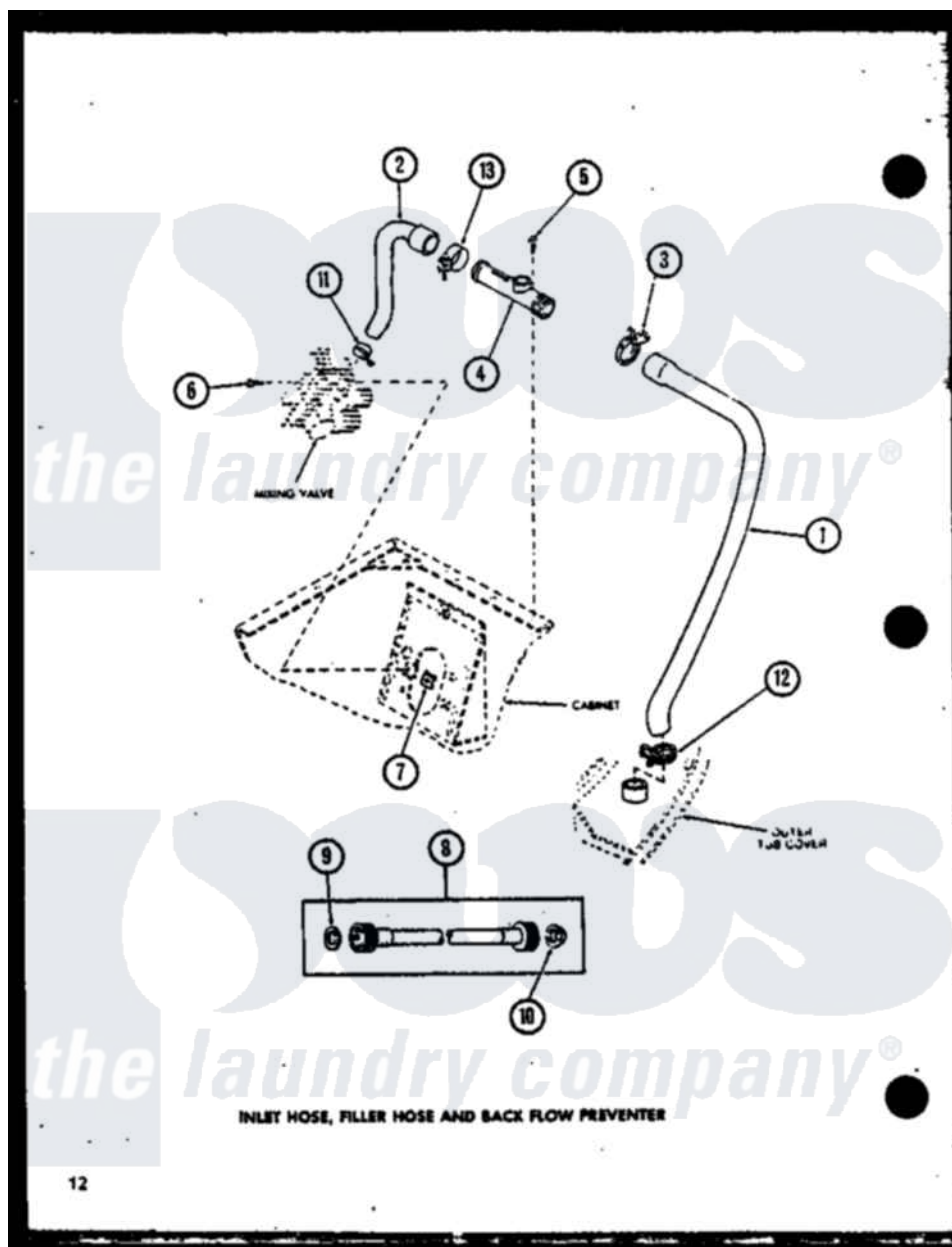

Amana CW2303 (BOM: P7762131W) 02 - INLET HOSE

Amana Residential Amana CW2303 (BOM: P7762131W) Washer Parts Parts Diagram 02 - INLET HOSE

Click on the part number to view part

Item	Original Part Number	Replaced By	Status	Part Description
1	R0606548	31140		Hose, Water Inlet
2	R0606503	27183		Hose, Mixing Valve
3	R0601541	285655		Clamp, Hose
4	R0605507	34280		Assembly, Backflow Prevento
5	R0600004	W10116760		Screw
6	R0600009		Not Available	SCREW
7	R0601007	54038		NUt, Speed U-Type
8	R0606504	202860		Inlet Hose Assembly
9	R0600505	Y013783		Washer, Inlet Hose
10	R0600504	22002960		Strainer, Washer Inlet
11	R0601505	285655		Clamp, Hose
12	R0601542	29210		Hose Clamp
13	R0601505	285655		Clamp, Hose