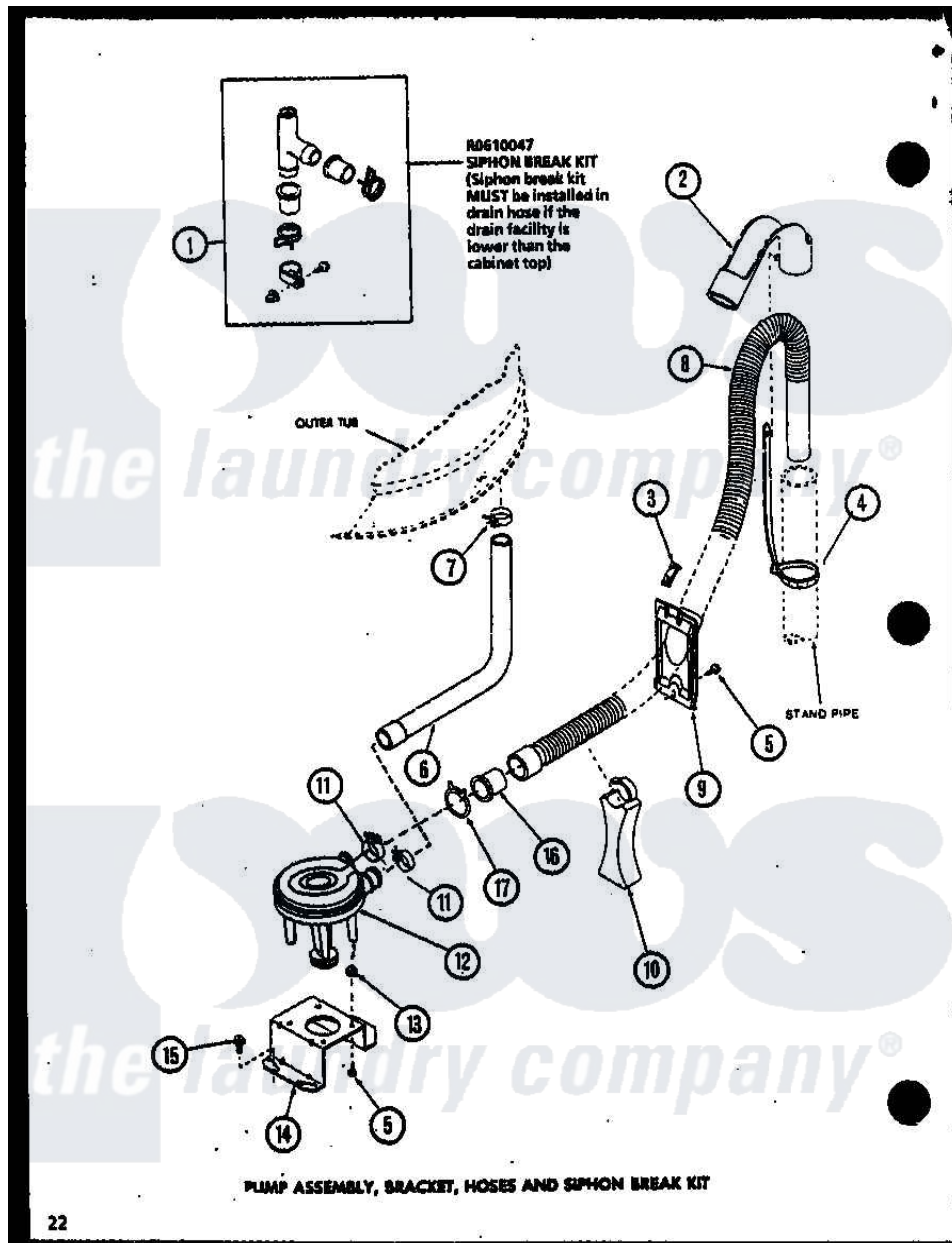

Amana CW2303 (BOM: P7762131W) 09 - PUMP ASSY

22

Amana Residential Amana CW2303 (BOM: P7762131W) Washer Parts Parts Diagram 09 - PUMP ASSY
 Click on the part number to view part

Item	Original Part Number	Replaced By	Status	Part Description
1	R0610047	76660		Break-Sphn
2	R0603546	22003814		Retainer, Drain Hose
3	R0601545		Not Available	CLIP, HOSE RETAINER
4	R0603548	8539404		Tie-Wire
5	R0600029	27001200		Screw
6	R0606514		Not Available	HOSE
7	R0601515	285655		Clamp, Hose
8	R0606547	39952		Hose- Drai
9	R0603544		Not Available	HOSE RETAINER
10	R0603547		Not Available	HOSE SUPPORT
11	R0601516	285655		Clamp, Hose
12	R0610503	31969		Assembly, Pump NA
13	R0601014	31098		Screw, 10-10 5/8 Unslot
14	R0605524	27105		Bracket, Pump Mounting
15	R0600098	27001200		Screw
16	R0603545		Not Available	HOSE ADAPTER