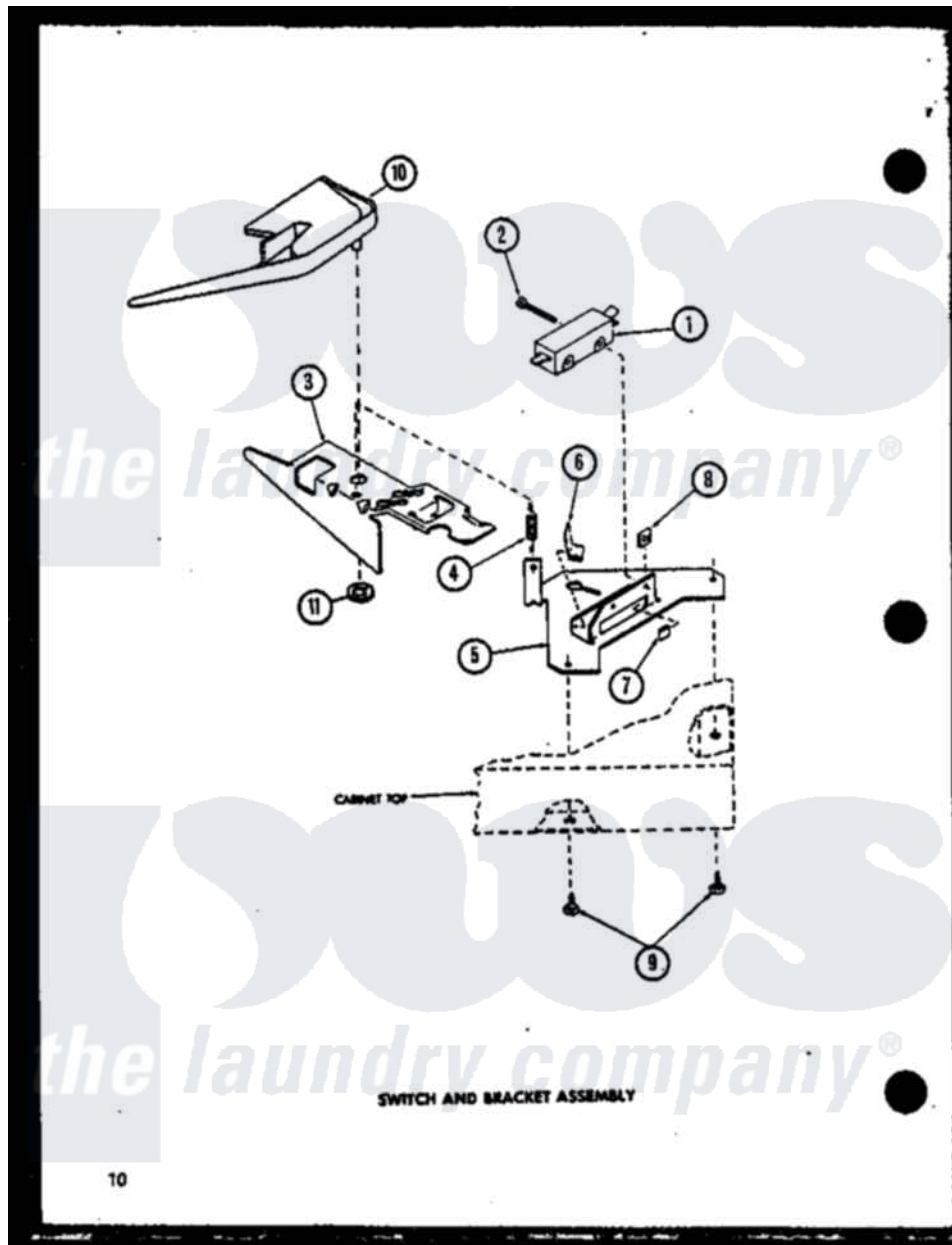

Amana CW2303 (BOM: P7762131W) 10 - SWITCH AND BRACKET ASSY

Amana Residential Amana CW2303 (BOM: P7762131W) Washer Parts Parts Diagram 10 - SWITCH AND BRACKET ASSY

Click on the part number to view part

Item	Original Part Number	Replaced By	Status	Part Description
1	R0602507	<a href="#">27612</a>		Switch, Lid
2	R0600011		Not Available	SCREW
3	R0605504	<a href="#">27602</a>		Lever, Out-Of-Bal Switch
4	R0605506		Not Available	SPRING
5	R0605505		Not Available	BRACKET
6	R0601503		Not Available	U-CLIP
7	R0601504	<a href="#">27610</a>		Clip, U
8	R0601006		Not Available	NUT
9	R0600012	<a href="#">489464</a>		Screw
10	R0605671		Not Available	SWITCH SHIELD
11	R0601032	<a href="#">29043</a>		Nut, Push
NI	R0603601		Not Available	ENCLOSURE, LID SWITCH