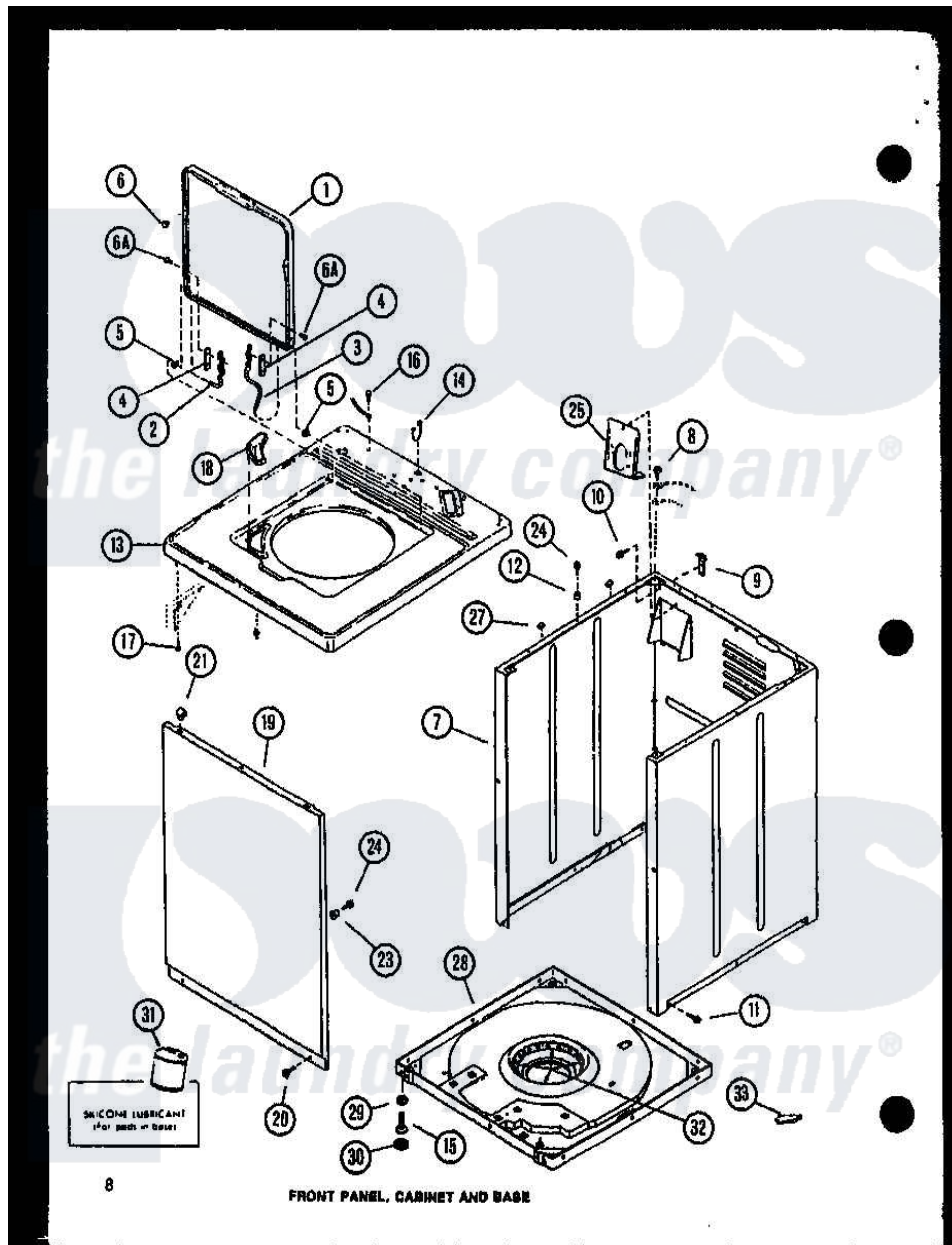

Amana CW2303G (BOM: P1122908W G) 01 - FRONT PANEL

Amana Residential Amana CW2303G (BOM: P1122908W G) Washer Parts Parts Diagram 01 - FRONT PANEL
 Click on the part number to view part

Item	Original Part Number	Replaced By	Status	Part Description
1	R0603232	33541WP		Lid, W/Instructions
"	R0603233	33541LP		Lid, W/Instructions
"	R0603234		Not Available	DOOR LOADING G
2	R0605724	36438		Hinge, Lid Left
3	R0605725	36437		Hinge, Lid R
4	R0604522		Not Available	GASKET
5	R0603609	40008201		Bushing, Hinge
6	R0600107	W10119828		Screw, Lid Hinge Mounting
"	R0606555	40038001		Bumper
7	R0603090	38612LP		Kit Service Cabinet
"	R0603091	38612WP		Kit-Servic
"	R0603102		Not Available	CABINET-GOLD
8	R0600009		Not Available	SCREW
9	R0605528	Y27103		Hinge, Hold-Down Lug
10	R0600032	3390631		Screw, 10-16 X 3/8
11	R0600029	27001200		Screw

12	R0603524	505187		Locator, Panel
13	R0603236		Not Available	TOP CABINET L
"	R0603235		Not Available	TOP CABINET W
"	R0603237		Not Available	TOP CABINET G
14	R0601502	211881		Grommet, Cord Part Not Used- Gas Models Only
15	R0600030	22003428		Leg, Adjustable
16	R0600040		Not Available	SCREW
17	R0600096		Not Available	SCREW
18	R0603610		Not Available	DISPENSER, BLEACH
19	R0603052	32708LP		Panel, Front
"	R0603116	32708WP		Panel Front
"	R0603051		Not Available	FRONT PANEL H GOLD
20	R0600029	27001200		Screw
21	R0601520	22001650		Fastener, Spring
23	R0603525		Not Available	LOCATER LUG
24	R0600102	Y014874		Screw, Idler Arm And Sleeve
25	R0605126		Not Available	BRACKET, MOUNTING, MIXING VALV
27	R0606519	Y56128		Pad, Bumper
28	R0603107	31653P		Assembly, Base-Complete- G90
29	R0601016	40038101		Nut, Leg
30	R0606518	40016001		Foot, Rubber
31	R0608002	26594P		Grease, Silicone - 2 Oz Tube
32	R0610052		Not Available	SNUBBER PAD
33	R0608012	511637P		Adh Dow 737 Clr 3 Oz Tube