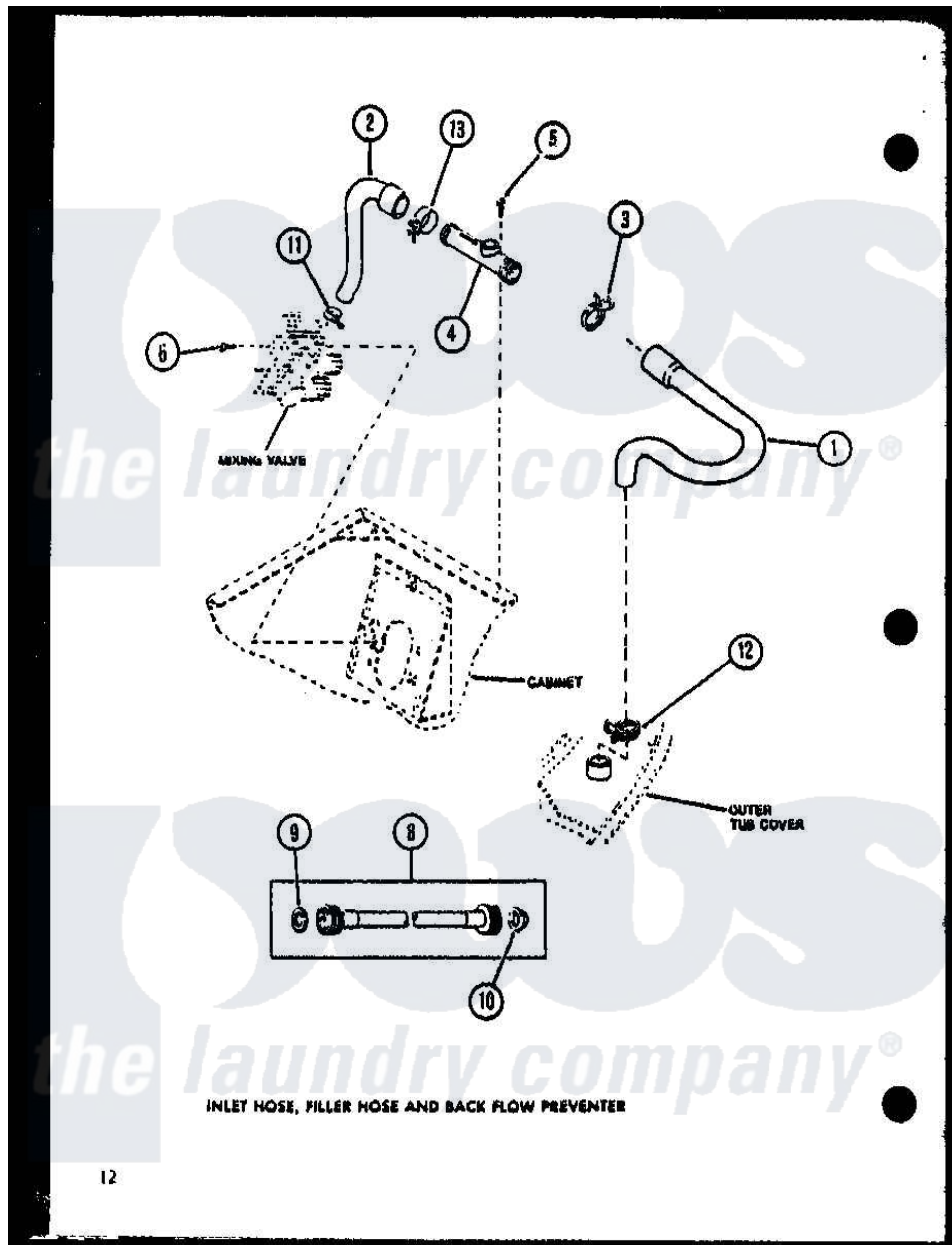

Amana CW2303G (BOM: P1122908W G) 02 - INLET HOSE

Amana Residential Amana CW2303G (BOM: P1122908W G) Washer Parts Diagram 02 - INLET HOSE
 Click on the part number to view part

Item	Original Part Number	Replaced By	Status	Part Description
1	R0606556	33186		Hose, Water Inlet
2	R0606503	27183		Hose, Mixing Valve
3	R0601541	285655		Clamp, Hose
4	R0605507	34280		Assembly, Backflow Prevento
5	R0600004	W10116760		Screw
6	R0600009		Not Available	SCREW
8	R0606504	202860		Inlet Hose Assembly
9	R0600505	Y013783		Washer, Inlet Hose
10	R0600504	22002960		Strainer, Washer Inlet
11	R0601505	285655		Clamp, Hose
12	R0601542	29210		Hose Clamp
13	R0601505	285655		Clamp, Hose