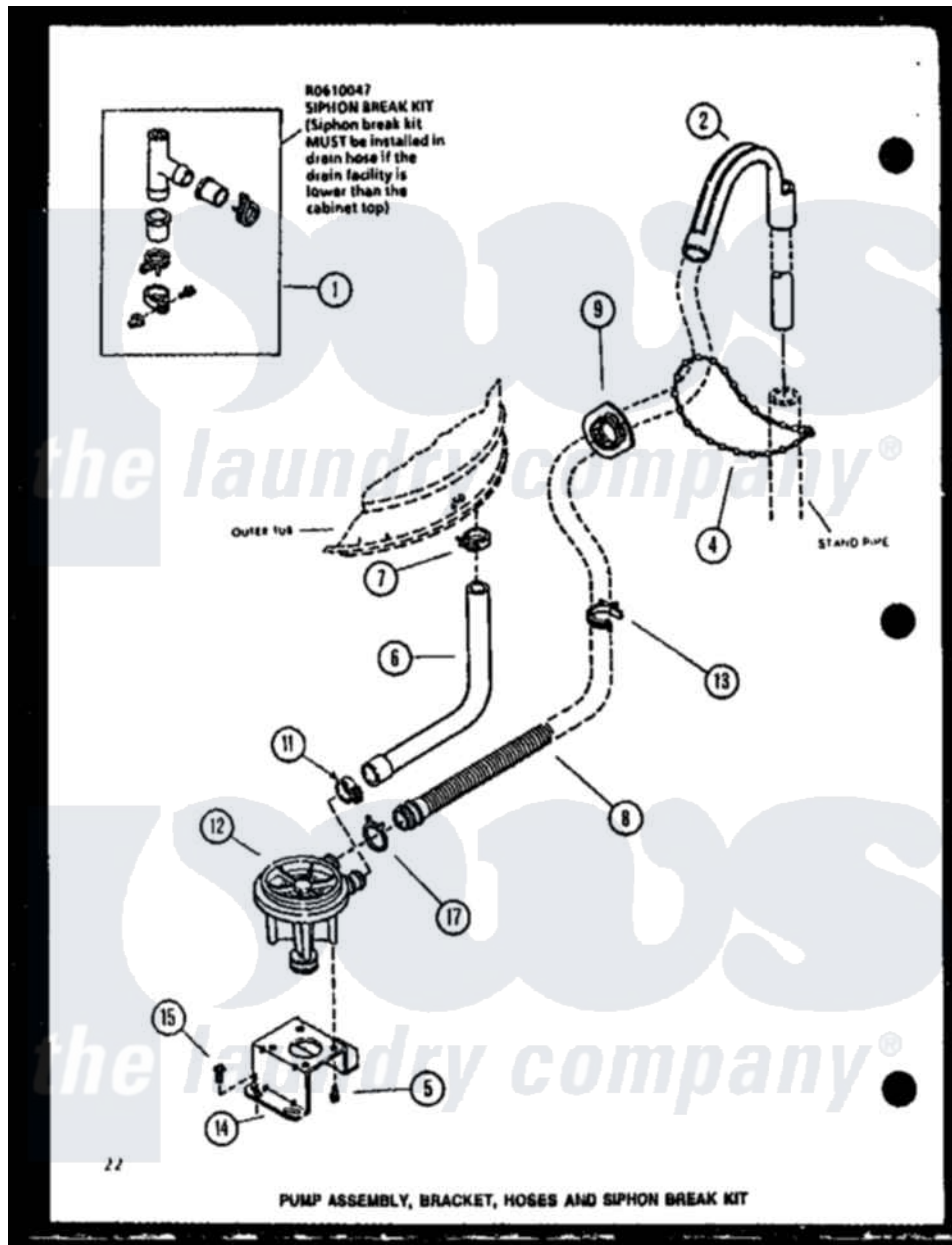

# Amana CW2303G (BOM: P1122908W G) 10 - PUMP ASSY

Amana Residential Amana CW2303G (BOM: P1122908W G) Washer Parts Parts Diagram 10 - PUMP ASSY  
 Click on the part number to view part

Item	Original Part Number	Replaced By	Status	Part Description
1	R0610047	<a href="#">76660</a>		Break-Sphn
2	R0603615	<a href="#">22003814</a>		Retainer, Drain Hose
4	R0603616	<a href="#">8539404</a>		Tie-Wire
5	R0600109	<a href="#">31098</a>		Screw, 10-10 5/8 Unslot
6	R0606514		Not Available	HOSE
7	R0601549	<a href="#">285655</a>		Clamp, Hose
8	R0606558	<a href="#">39953</a>		Hose- Drai
9	R0603617	<a href="#">32219</a>		Relief, Strain
11	R0601516	<a href="#">285655</a>		Clamp, Hose
12	R0601503		Not Available	U-CLIP
13	R0601550		Not Available	CLAMP HOSE RETAINER
14	R0605524	<a href="#">27105</a>		Bracket, Pump Mounting
15	R0600098	<a href="#">27001200</a>		Screw
17	R0601551	<a href="#">285655</a>		Clamp, Hose