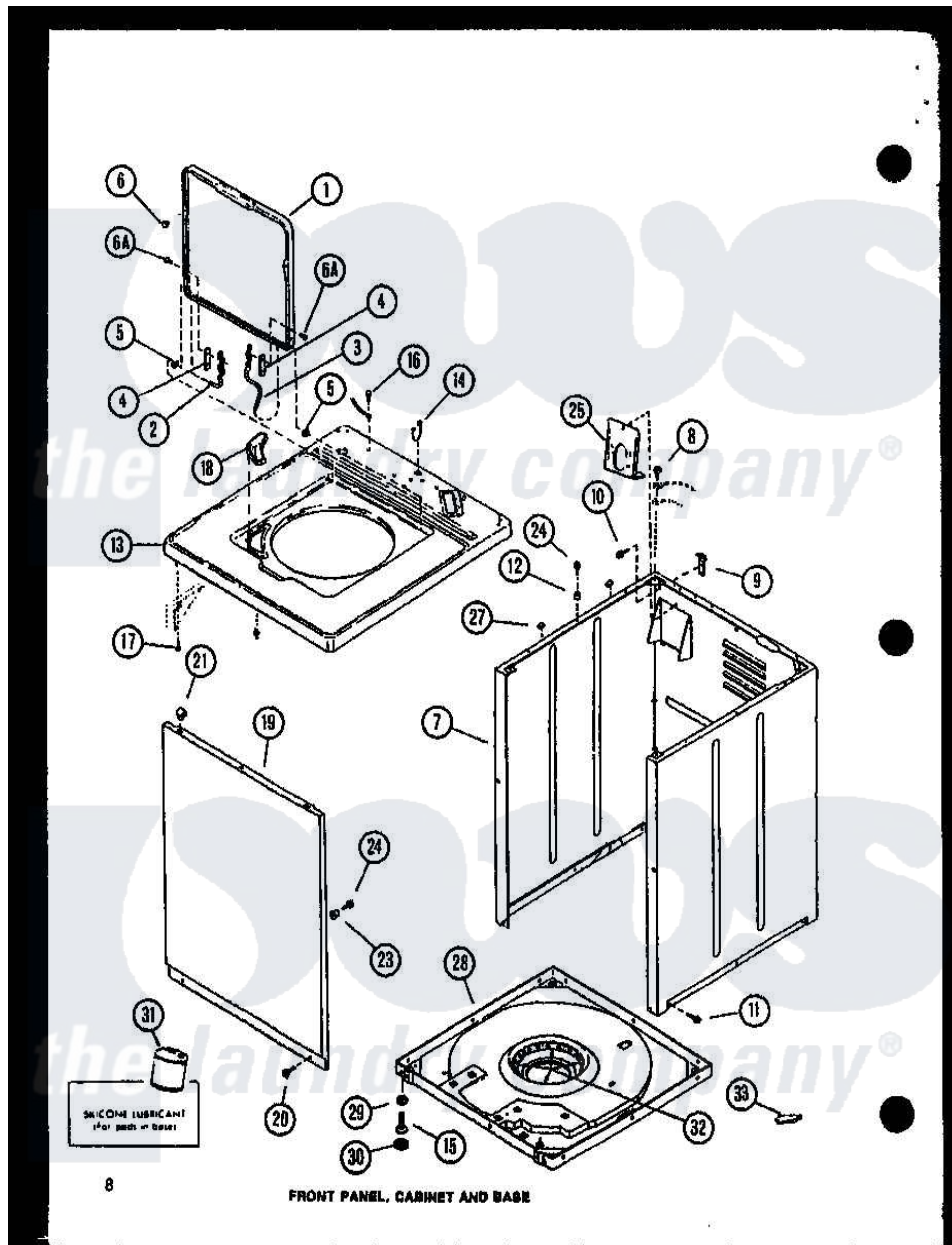

# Amana CW2303L (BOM: P1122909W L) 01 - FRONT PANEL

Amana Residential Amana CW2303L (BOM: P1122909W L) Washer Parts Parts Diagram 01 - FRONT PANEL

Click on the part number to view part

Item	Original Part Number	Replaced By	Status	Part Description
1	R0603232	<a href="#">33541WP</a>		Lid, W/Instructions
"	R0603233	<a href="#">33541LP</a>		Lid, W/Instructions
"	R0603234		Not Available	DOOR LOADING G
2	R0605724	<a href="#">36438</a>		Hinge, Lid Left
3	R0605725	<a href="#">36437</a>		Hinge, Lid R
4	R0604522		Not Available	GASKET
5	R0603609	<a href="#">40008201</a>		Bushing, Hinge
6	R0600107	<a href="#">W10119828</a>		Screw, Lid Hinge Mounting
"	R0606555	<a href="#">40038001</a>		Bumper
7	R0603090	<a href="#">38612LP</a>		Kit Service Cabinet
"	R0603091	<a href="#">38612WP</a>		Kit-Servic
"	R0603102		Not Available	CABINET-GOLD
8	R0600009		Not Available	SCREW
9	R0605528	<a href="#">Y27103</a>		Hinge, Hold-Down Lug
10	R0600032	<a href="#">3390631</a>		Screw, 10-16 X 3/8
11	R0600029	<a href="#">27001200</a>		Screw