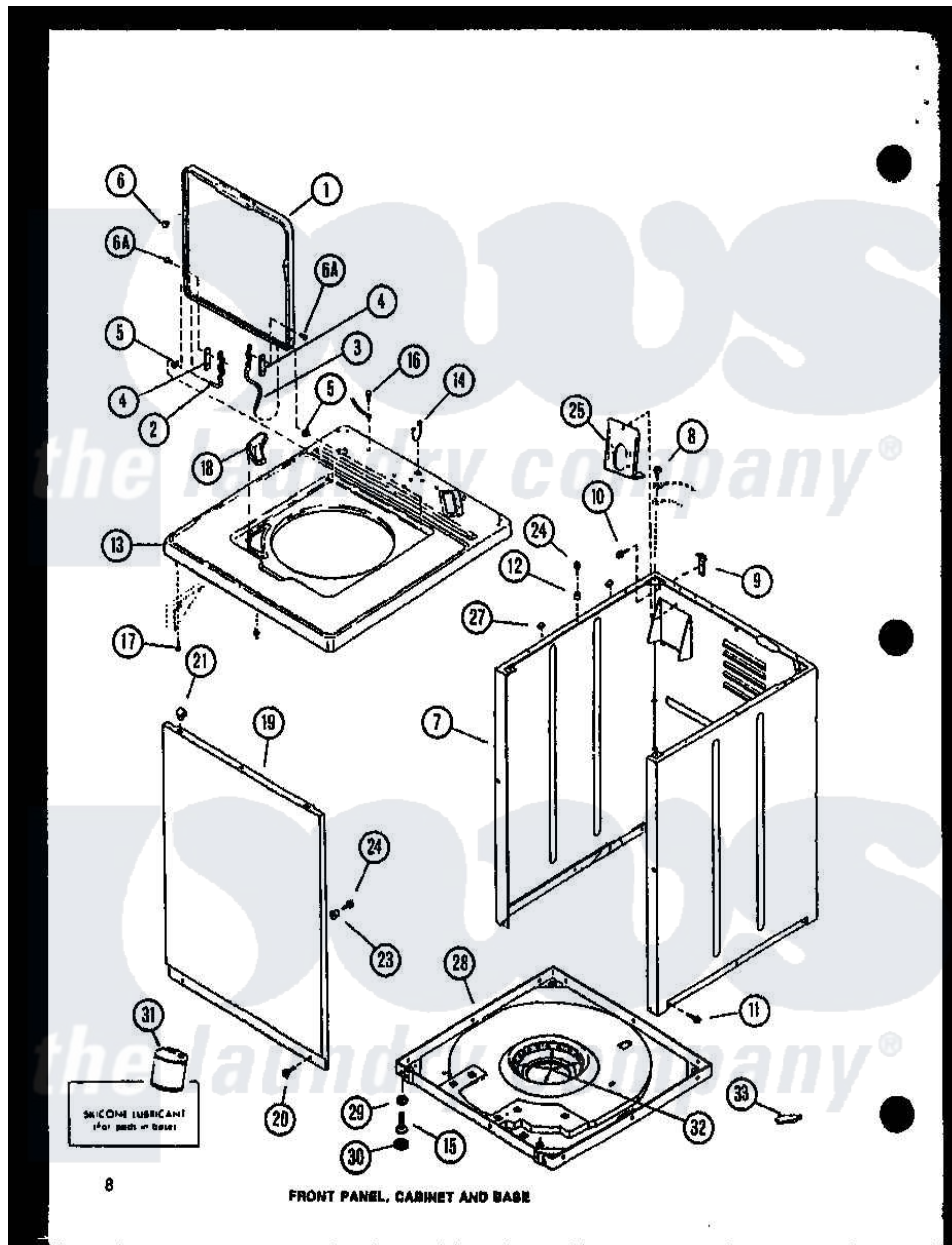

Amana CW2303W (BOM: P1122907W W) 01 - FRONT PANEL

Amana Residential Amana CW2303W (BOM: P1122907W W) Washer Parts Parts Diagram 01 - FRONT PANEL
 Click on the part number to view part

Item	Original Part Number	Replaced By	Status	Part Description
1	R0603232	33541WP		Lid, W/Instructions
"	R0603233	33541LP		Lid, W/Instructions
"	R0603234		Not Available	DOOR LOADING G
2	R0605724	36438		Hinge, Lid Left
3	R0605725	36437		Hinge, Lid R
4	R0604522		Not Available	GASKET
5	R0603609	40008201		Bushing, Hinge
6	R0600107	W10119828		Screw, Lid Hinge Mounting
"	R0606555	40038001		Bumper
7	R0603090	38612LP		Kit Service Cabinet
"	R0603091	38612WP		Kit-Servic
"	R0603102		Not Available	CABINET-GOLD
8	R0600009		Not Available	SCREW
9	R0605528	Y27103		Hinge, Hold-Down Lug
10	R0600032	3390631		Screw, 10-16 X 3/8
11	R0600029	27001200		Screw

12	R0603524	505187		Locator, Panel
13	R0603236		Not Available	TOP CABINET L
"	R0603235		Not Available	TOP CABINET W
"	R0603237		Not Available	TOP CABINET G
14	R0601502	211881		Grommet, Cord Part Not Used- Gas Models Only
15	R0600030	22003428		Leg, Adjustable
16	R0600040		Not Available	SCREW
17	R0600096		Not Available	SCREW
18	R0603610		Not Available	DISPENSER, BLEACH
19	R0603052	32708LP		Panel, Front
"	R0603116	32708WP		Panel Front
"	R0603051		Not Available	FRONT PANEL H GOLD
20	R0600029	27001200		Screw
21	R0601520	22001650		Fastener, Spring
23	R0603525		Not Available	LOCATER LUG
24	R0600102	Y014874		Screw, Idler Arm And Sleeve
25	R0605126		Not Available	BRACKET, MOUNTING, MIXING VALV
27	R0606519	Y56128		Pad, Bumper
28	R0603107	31653P		Assembly, Base-Complete- G90
29	R0601016	40038101		Nut, Leg
30	R0606518	40016001		Foot, Rubber
31	R0608002	26594P		Grease, Silicone - 2 Oz Tube
32	R0610052		Not Available	SNUBBER PAD
33	R0608012	511637P		Adh Dow 737 Clr 3 Oz Tube