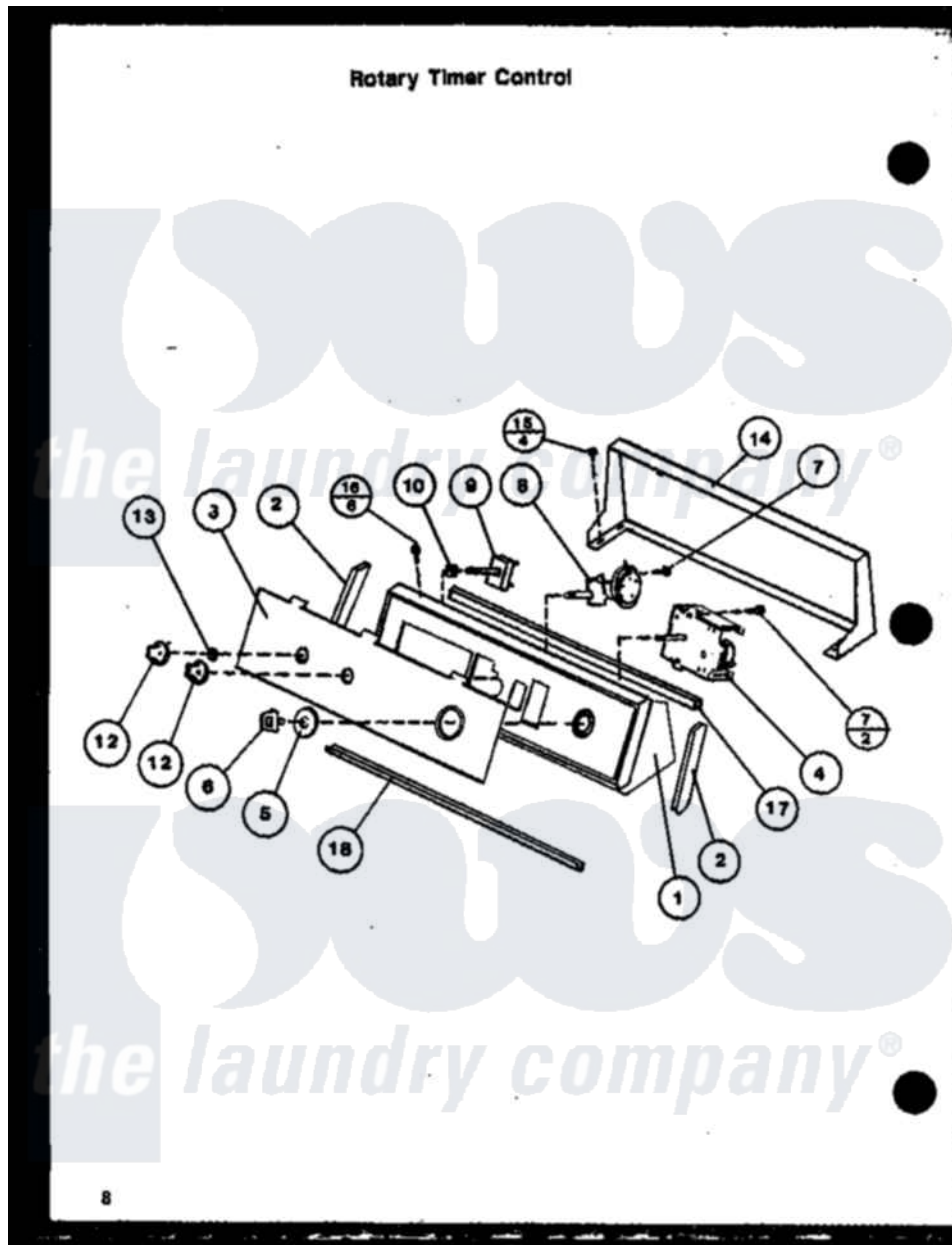

Amana CW2502L (BOM: P1128404W) 07 - ROTARY TIMER CONTROL

Amana Residential Amana CW2502L (BOM: P1128404W) Washer Parts Parts Diagram 07 - ROTARY TIMER CONTROL  
 Click on the part number to view part

| Item | Original Part Number  | Replaced By               | Status        | Part Description            |
|------|-----------------------|---------------------------|---------------|-----------------------------|
| 1    | 33102                 |                           | Not Available | ASSY,HOOD & MTG PLATE-      |
| 2    | 31249                 |                           | Not Available | CAP,END-L.H.-CHROME         |
| "    | <a href="#">31248</a> |                           |               | Cap, End-RH-Chrome          |
| 3    | 33966                 |                           | Not Available | PANEL,GRAPHIC-AMANA         |
| 4    | 31239                 | <a href="#">31239P</a>    |               | Timer 3 Cycle Package       |
| 5    | 32996                 |                           | Not Available | ASSY,TIMER SKIRT&RING-      |
| 6    | 32622                 |                           | Not Available | TIMER KNOB                  |
| 7    | <a href="#">31260</a> |                           |               | Screw, No.8 X 3/8 Ind H     |
| 8    | <a href="#">31266</a> |                           |               | Switch, Pressure-Rotary     |
| 9    | 21300                 |                           | Not Available | SWITCH,TEMPERATURE          |
| 10   | 57584                 |                           | Not Available | NUT                         |
| NI   | 23962                 | <a href="#">W10116760</a> |               | Screw                       |
| 12   | <a href="#">32866</a> |                           |               | Assembly, Knob-Rotary-Black |
| 13   | 10519                 |                           | Not Available | RETAINER                    |
| 14   | 33619                 |                           | Not Available | CONTROL HOOD REAR<br>PANEL  |
| 15   | 23962                 | <a href="#">W10116760</a> |               | Screw                       |