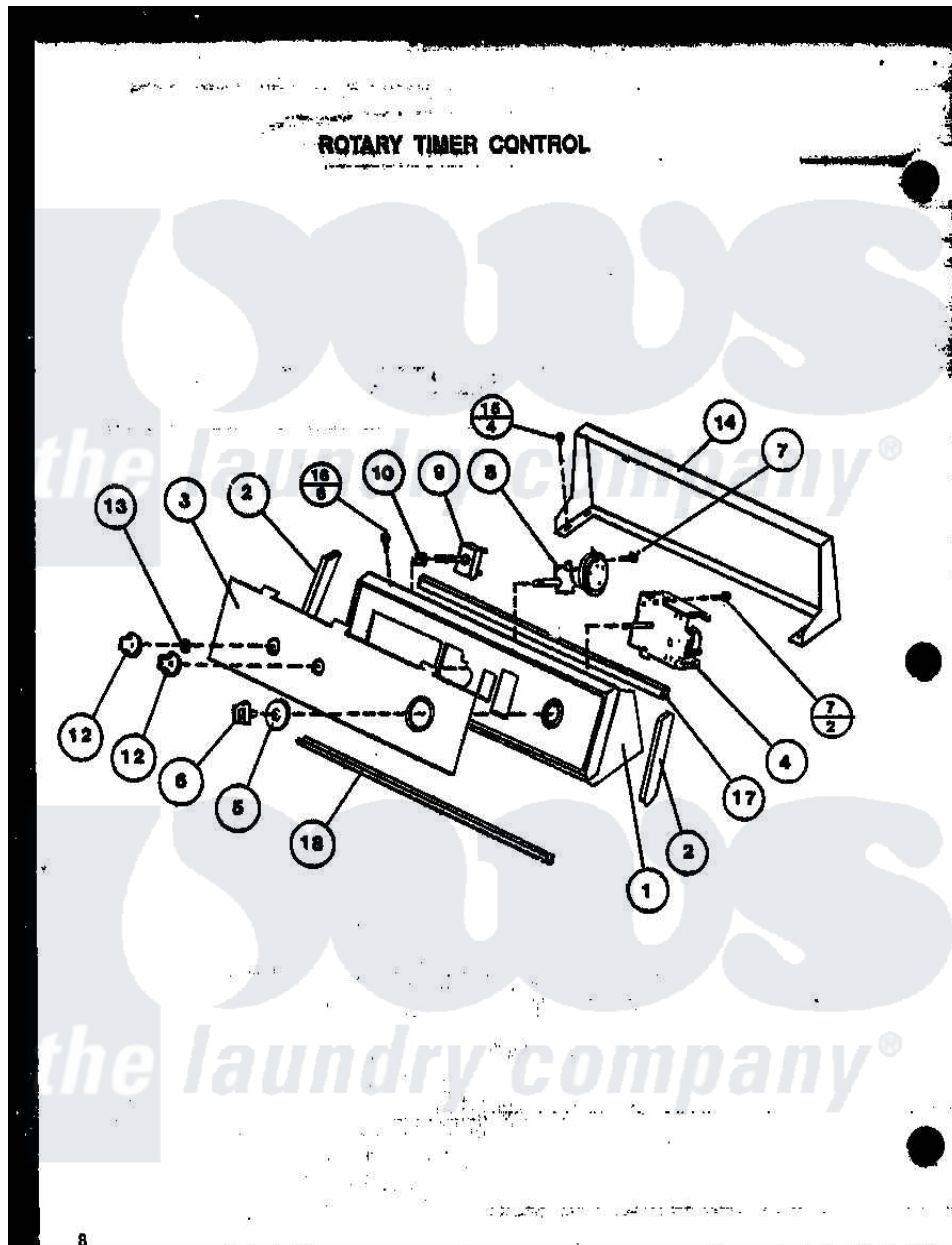

Amana CW2502L (BOM: P1128410W L) 07 - ROTARY TIMER CONTROL

Amana Residential Amana CW2502L (BOM: P1128410W L) Washer Parts Parts Diagram 07 - ROTARY TIMER CONTROL

Click on the part number to view part

Item	Original Part Number	Replaced By	Status	Part Description
1	33102		Not Available	ASSY,HOOD & MTG PLATE-
2	31248			Cap, End-RH-Chrome
"	31249		Not Available	CAP,END-L.H.-CHROME
3	33966		Not Available	PANEL,GRAPHIC-AMANA
4	31239	31239P		Timer 3 Cycle Package
5	32996		Not Available	ASSY,TIMER SKIRT&RING-
6	32622		Not Available	TIMER KNOB
7	31260			Screw, No.8 X 3/8 Ind H
8	31266			Switch, Pressure-Rotary
9	21300		Not Available	SWITCH,TEMPERATURE
"	28118		Not Available	SWITCH,WATER TEMPERATU
10	57584		Not Available	NUT
NI	23962	W10116760		Screw
12	32866			Assembly, Knob-Rotary-Black
13	10519		Not Available	RETAINER

14	33619	Not Available	CONTROL HOOD REAR PANEL
15	23962	W10116760	Screw
16	31752	Not Available	SCREW, No.8ABX3/4 POZIDRI
18	32874	Not Available	TRIM,BOTTOM-AMANA