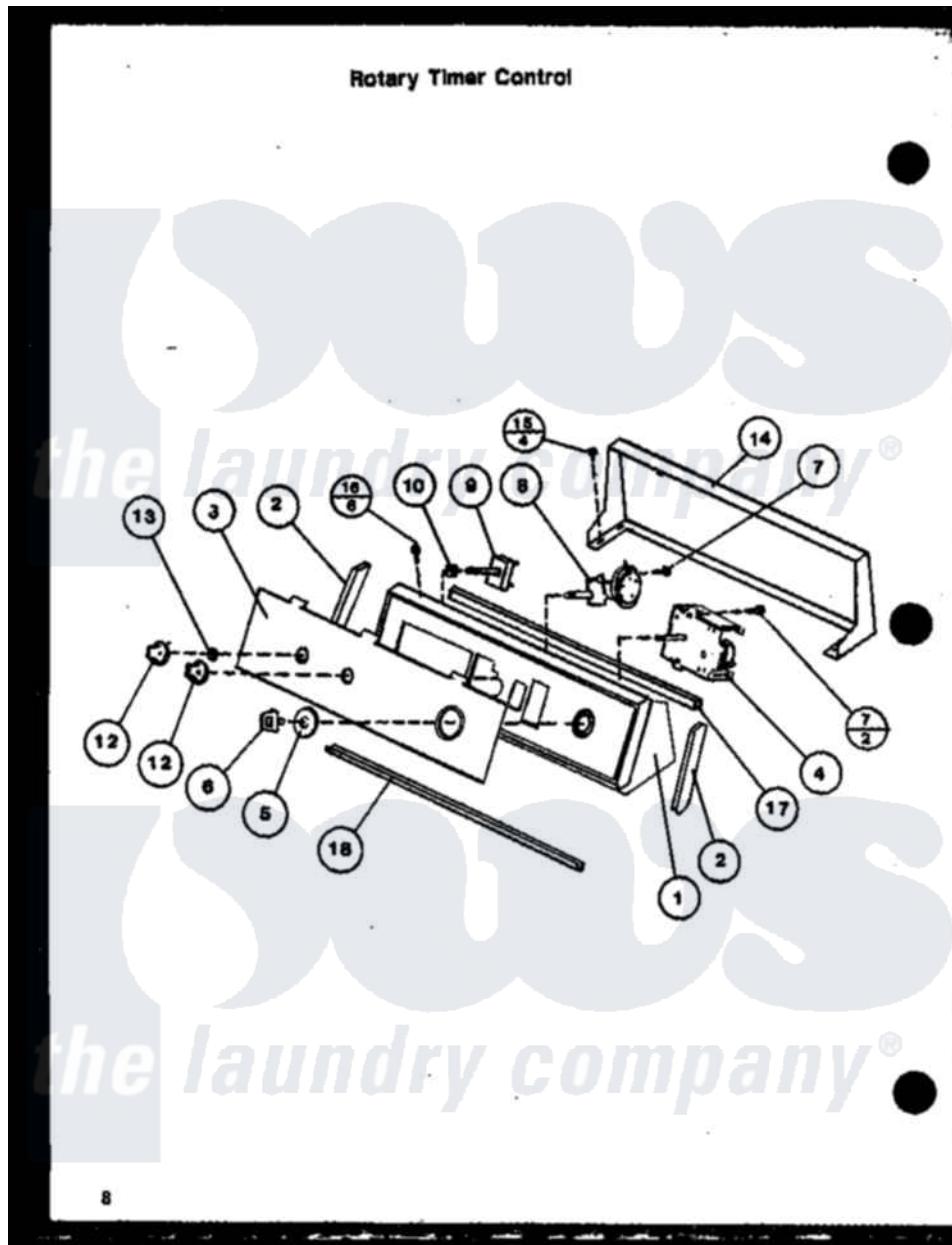

Amana CW2502W (BOM: P1128403W) 07 - ROTARY TIMER CONTROL

Amana Residential Amana CW2502W (BOM: P1128403W) Washer Parts Parts Diagram 07 - ROTARY TIMER CONTROL

[Click on the part number to view part](#)

Item	Original Part Number	Replaced By	Status	Part Description
1	33102		Not Available	ASSY,HOOD & MTG PLATE-
2	31249		Not Available	CAP,END-L.H.-CHROME
"	<a href="#">31248</a>			Cap, End-RH-Chrome
3	33966		Not Available	PANEL,GRAPHIC-AMANA
4	31239	<a href="#">31239P</a>		Timer 3 Cycle Package
5	32996		Not Available	ASSY,TIMER SKIRT&RING-
6	32622		Not Available	TIMER KNOB
7	<a href="#">31260</a>			Screw, No.8 X 3/8 Ind H
8	<a href="#">31266</a>			Switch, Pressure-Rotary
9	21300		Not Available	SWITCH,TEMPERATURE
10	57584		Not Available	NUT
NI	23962	<a href="#">W10116760</a>		Screw
12	<a href="#">32866</a>			Assembly, Knob-Rotary-Black
13	10519		Not Available	RETAINER
14	33619		Not Available	CONTROL HOOD REAR PANEL

15	23962	<a href="#">W10116760</a>	Screw
16	31752		Not Available SCREW, No.8ABX3/4 POZIDRI
18	32874		Not Available TRIM,BOTTOM-AMANA