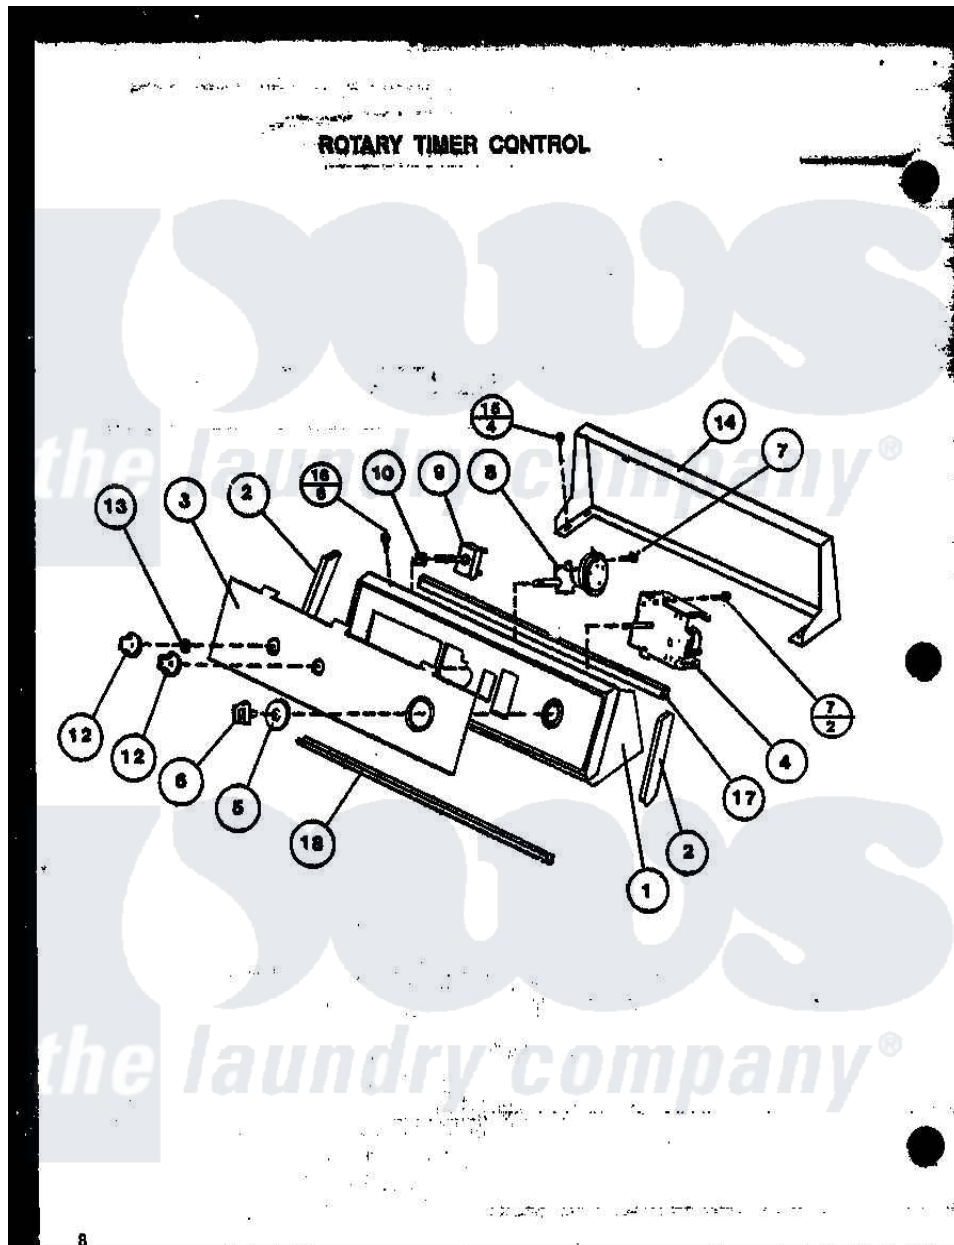

Amana CW3303L (BOM: P1128412W) 07 - ROTARY TIMER CONTROL

Amana Residential Amana CW3303L (BOM: P1128412W) Washer Parts Parts Diagram 07 - ROTARY TIMER CONTROL  
 Click on the part number to view part

Item	Original Part Number	Replaced By	Status	Part Description
1	33102		Not Available	ASSY,HOOD & MTG PLATE-
2	<a href="#">31248</a>			Cap, End-RH-Chrome
"	31249		Not Available	CAP,END-L.H.-CHROME
3	33963		Not Available	PANEL,GRAPHIC-AMANA
4	<a href="#">32039</a>			Timer, 4 Cycle
5	32997		Not Available	ASSY,TIMER SKIRT&RING-
6	32622		Not Available	TIMER KNOB
7	<a href="#">31260</a>			Screw, No.8 X 3/8 Ind H
8	<a href="#">31266</a>			Switch, Pressure-Rotary
9	21300		Not Available	SWITCH,TEMPERATURE
"	28118		Not Available	SWITCH,WATER TEMPERATU
10	57584		Not Available	NUT
NI	23962	<a href="#">W10116760</a>		Screw
12	<a href="#">32866</a>			Assembly, Knob-Rotary-Black
13	10519		Not Available	RETAINER
				CONTROL HOOD BEAR

14	33619	Not Available	CONTROL HOOD REAR PANEL
15	23962	<a href="#">W10116760</a>	Screw
16	31752	Not Available	SCREW, No.8ABX3/4 POZIDRI
18	32874	Not Available	TRIM,BOTTOM-AMANA