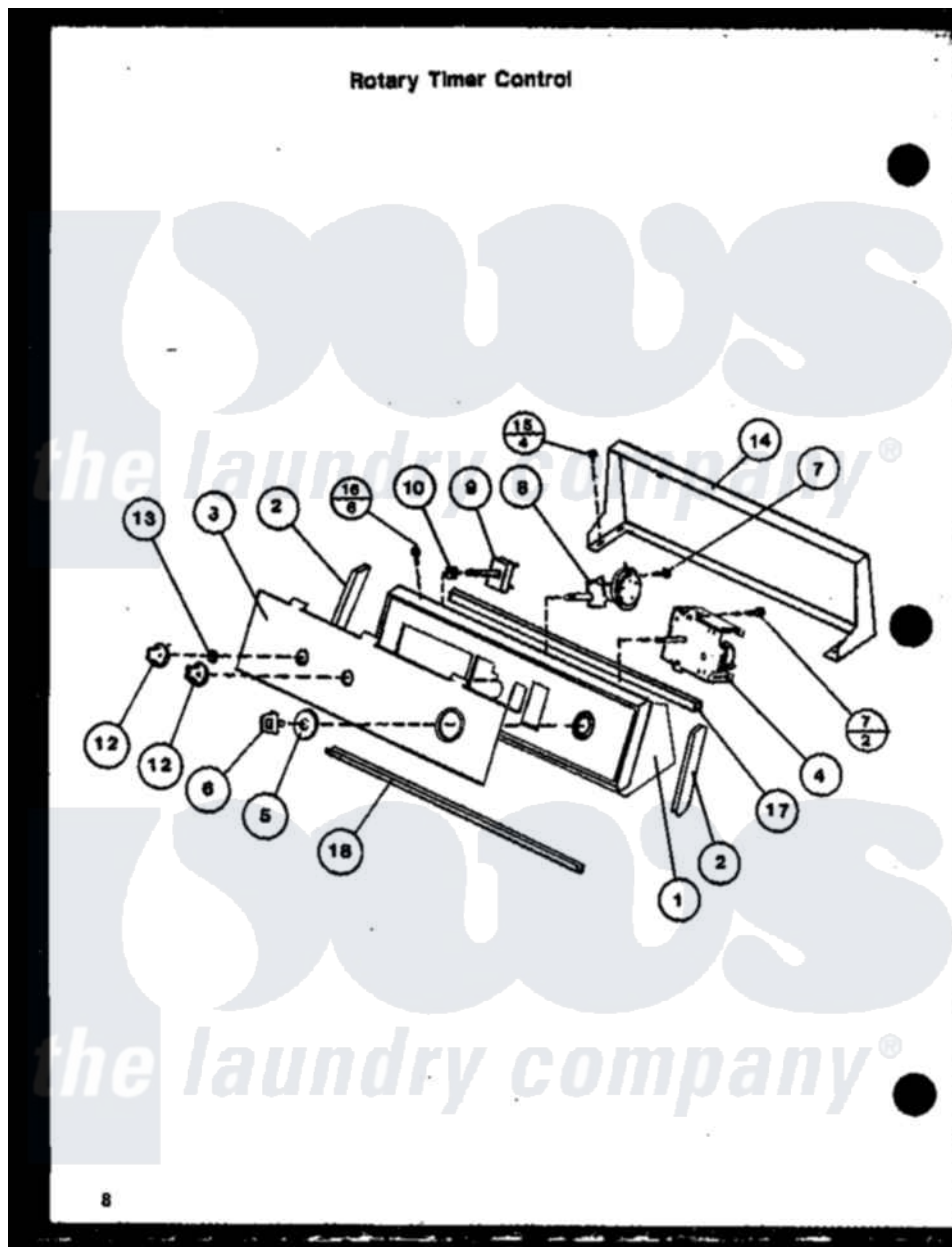

Amana CW3303W (BOM: P1128405W) 07 - ROTARY TIMER CONTROL

Amana Residential Amana CW3303W (BOM: P1128405W) Washer Parts Parts Diagram 07 - ROTARY TIMER CONTROL

Click on the part number to view part

Item	Original Part Number	Replaced By	Status	Part Description
1	33102		Not Available	ASSY,HOOD & MTG PLATE-
2	31248			Cap, End-RH-Chrome
"	31249		Not Available	CAP,END-L.H.-CHROME
3	33963		Not Available	PANEL,GRAPHIC-AMANA
4	32039			Timer, 4 Cycle
5	32997		Not Available	ASSY,TIMER SKIRT&RING-
6	32622		Not Available	TIMER KNOB
7	31260			Screw, No.8 X 3/8 Ind H
8	31266			Switch, Pressure-Rotary
9	21300		Not Available	SWITCH,TEMPERATURE
"	28118		Not Available	SWITCH,WATER TEMPERATU
10	57584		Not Available	NUT
NI	23962	W10116760		Screw
12	32866			Assembly, Knob-Rotary-Black
13	10519		Not Available	RETAINER

14	33619		Not Available	CONTROL HOOD REAR PANEL
15	23962	W10116760		Screw
16	31752		Not Available	SCREW, No.8ABX3/4 POZIDRI
NI	27179	27179P		Motor-Drve
18	32874		Not Available	TRIM,BOTTOM-AMANA