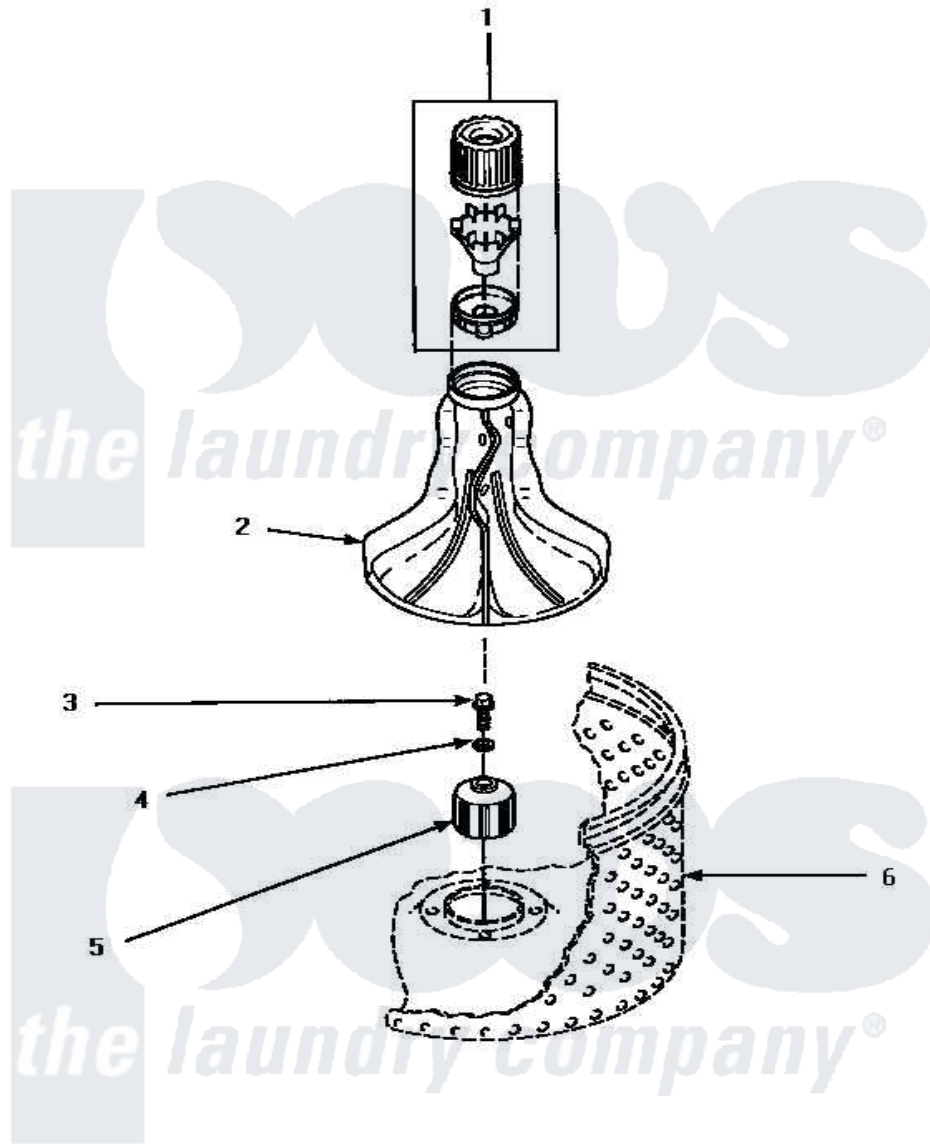

Amana CW3502L (BOM: P1163208W L) 02 - AGITATOR & DRIVE BELL

AGITATOR AND DRIVE BELL

Amana Residential Amana CW3502L (BOM: P1163208W L) Washer Parts Parts Diagram 02 - AGITATOR & DRIVE BELL

[Click on the part number to view part](#)

Item	Original Part Number	Replaced By	Status	Part Description
1	34155	40002101W		Assembly, Fabric Softner
2	33174	40000501W		Agitator, Flex Vane
3	34288	40065102		Screw, Shoulder 1/4
4	36472			O-Ring
5	34504P	R9900189		Kit, Drive Bell And Seal
6	Y00000000		Not Available	SEE NOTE WASHTUB