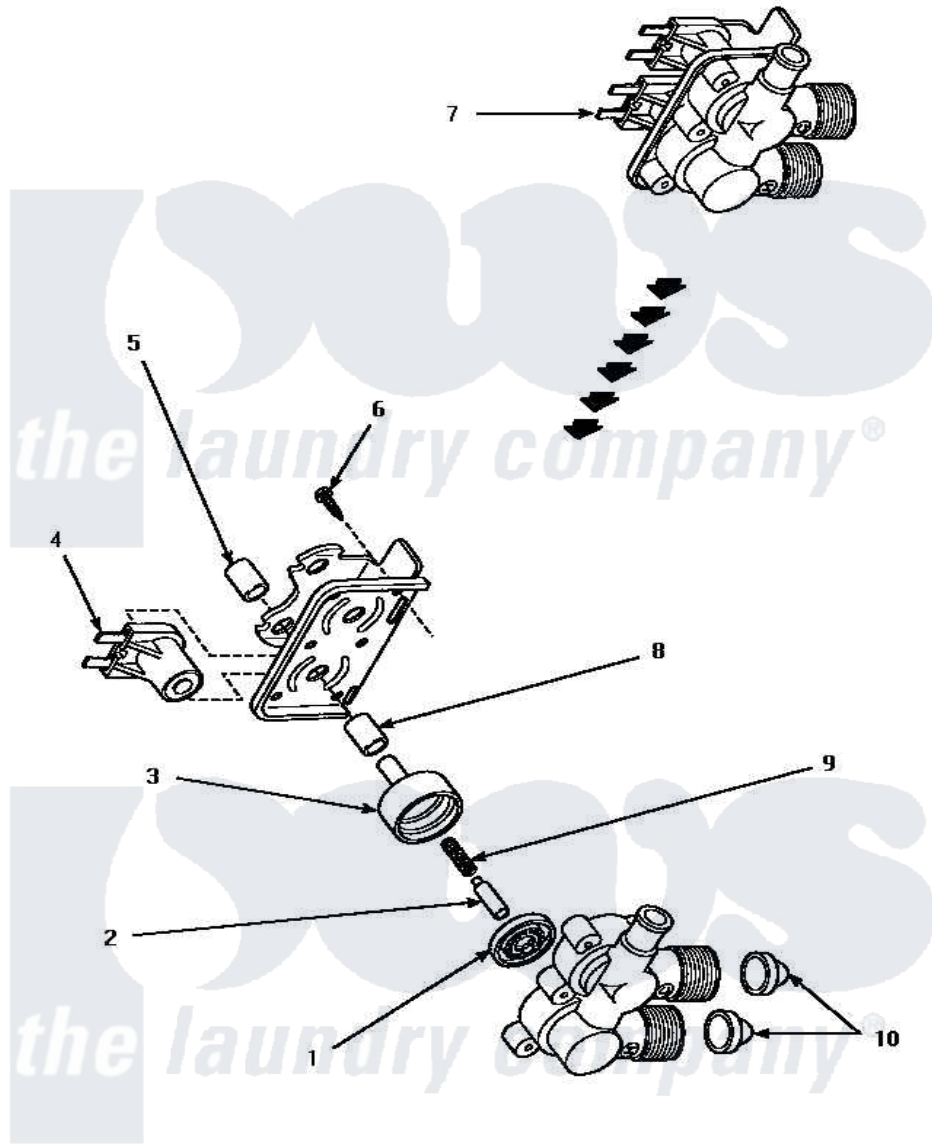

# Amana CW3502L (BOM: P1163208W L) 10 - MIXING VALVE ASSY

## MIXING VALVE ASSEMBLY

Amana [Residential Amana CW3502L \(BOM: P1163208W L\) Washer Parts](#) Parts Diagram 10 - MIXING VALVE ASSY

[Click on the part number to view part](#)

Item	Original Part Number	Replaced By	Status	Part Description
1	24134		Not Available	DIAPHRAGM
2	24132		Not Available	ARMATURE
3	<a href="#">24130</a>			Guide, Armature
4	33930A	<a href="#">33930</a>		Valve, Mixing
5	24128		Not Available	SLEEVE, LONG
6	25817C		Not Available	SCREW
7	34963	<a href="#">34963P</a>		Valve Mixing Package
8	24129		Not Available	SLEEVE, SHORT
9	23224E		Not Available	SPRING
10	24122	<a href="#">22002960</a>		Strainer, Washer Inlet