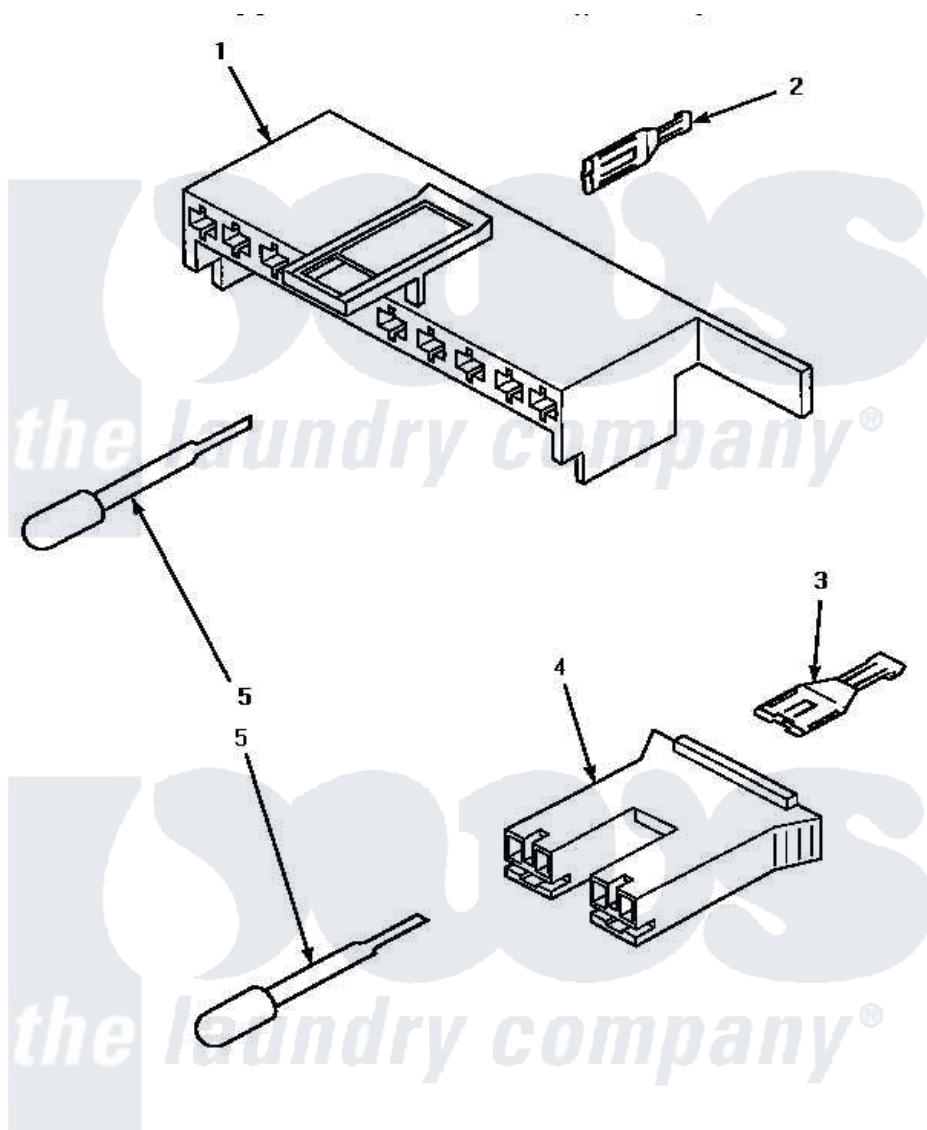

**Amana CW3502L (BOM: P1163208W L) 11 - MIXING VLV & MTR CONN BLOCKS/TERM & TOOL**

**MIXING VALVE AND MOTOR CONNECTION BLOCKS, TERMINALS AND TERMINAL EXTRACTOR TOOL**

Amana [Residential Amana CW3502L \(BOM: P1163208W L\) Washer Parts](#) Parts Diagram 11 - MIXING VLV & MTR CONN BLOCKS/TERM & TOOL

[Click on the part number to view part](#)

Item	Original Part Number	Replaced By	Status	Part Description
1	<a href="#">34677</a>			10 Circuit Plug
2	<a href="#">Y00188</a>			Molex Terminal
3	Y00121		Not Available	SPADE TERMINAL(12 GAUGE) (1/4 INCH-(2) 18 GAUGE WIRES O
4	<a href="#">34676</a>			Plug
"	34675		Not Available	PLUG
5	<a href="#">283P4</a>			Terminal Extractor Tool