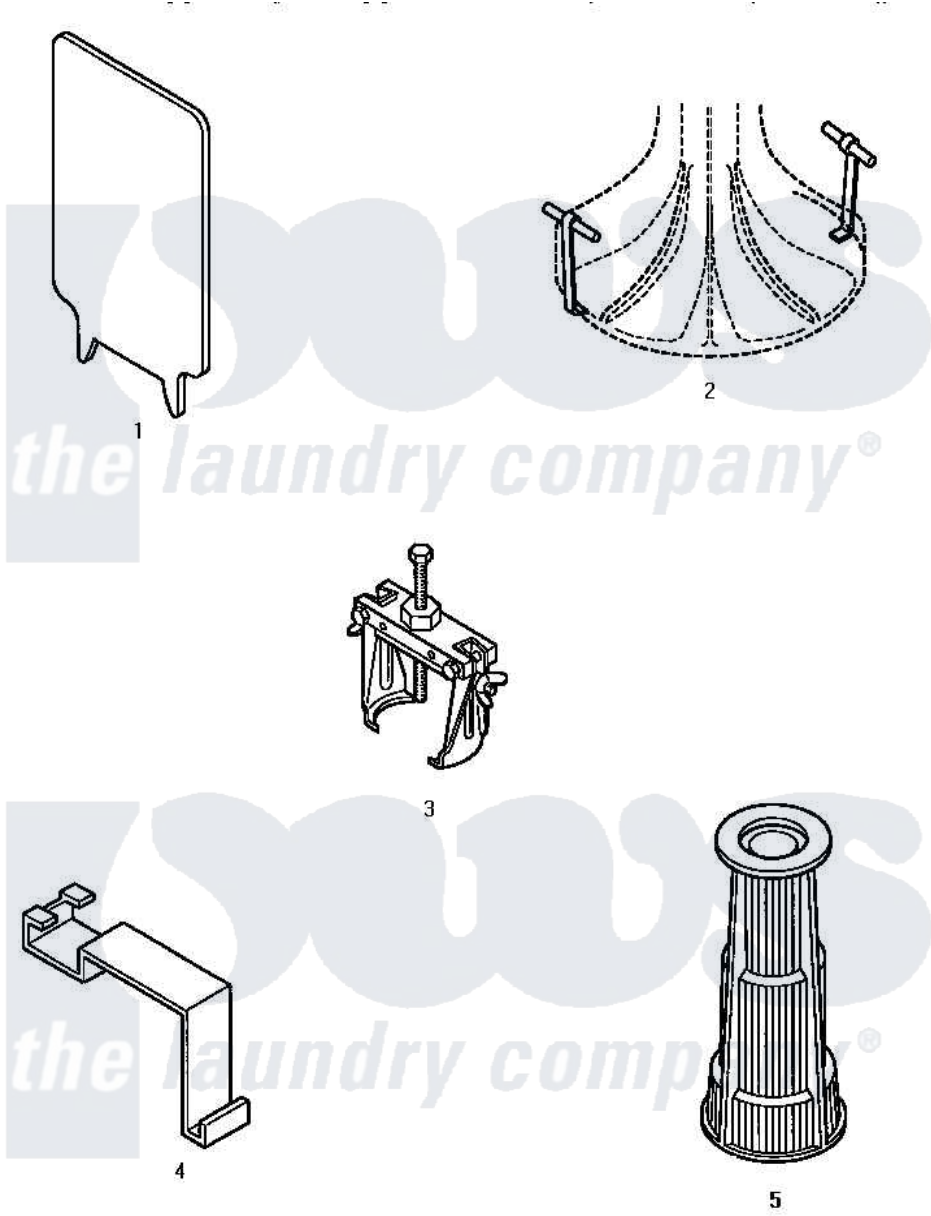

Amana CW3502L (BOM: P1163208W L) 17 - SPECIAL TOOLS

Amana Residential Amana CW3502L (BOM: P1163208W L) Washer Parts Diagram 17 - SPECIAL TOOLS  
 Click on the part number to view part

| Item | Original Part Number   | Replaced By           | Status | Part Description        |
|------|------------------------|-----------------------|--------|-------------------------|
| 1    | <a href="#">272P4</a>  |                       |        | Tool, Lid Switch Instal |
| 2    | <a href="#">254P4P</a> |                       |        | Agitator Hooks          |
| 3    | 253P4                  | <a href="#">294P4</a> |        | Bell Tool               |
| 4    | <a href="#">273P4</a>  |                       |        | Tub Cover Gasket Tool   |
| 5    | 274P4                  | <a href="#">293P4</a> |        | Seal Tool               |