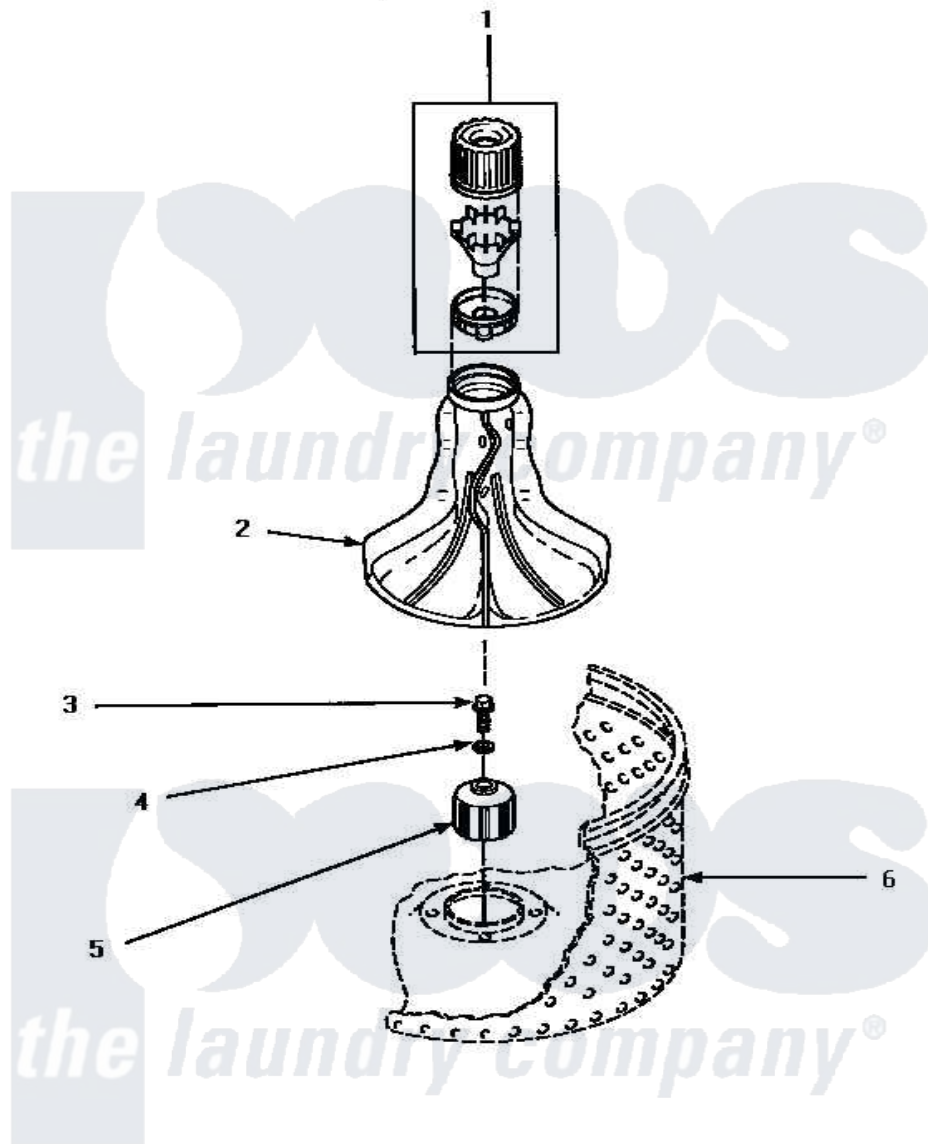

Amana CW3502W (BOM: P1163207W W) 02 - AGITATOR & DRIVE BELL

**AGITATOR AND DRIVE BELL**

Amana [Residential Amana CW3502W \(BOM: P1163207W W\) Washer Parts](#) Parts Diagram 02 - AGITATOR & DRIVE BELL

[Click on the part number to view part](#)

Item	Original Part Number	Replaced By	Status	Part Description
1	34155	<a href="#">40002101W</a>		Assembly, Fabric Softner
2	33174	<a href="#">40000501W</a>		Agitator, Flex Vane
3	34288	<a href="#">40065102</a>		Screw, Shoulder 1/4
4	<a href="#">36472</a>			O-Ring
5	34504P	<a href="#">R9900189</a>		Kit, Drive Bell And Seal
6	Y00000000		Not Available	SEE NOTE WASHTUB