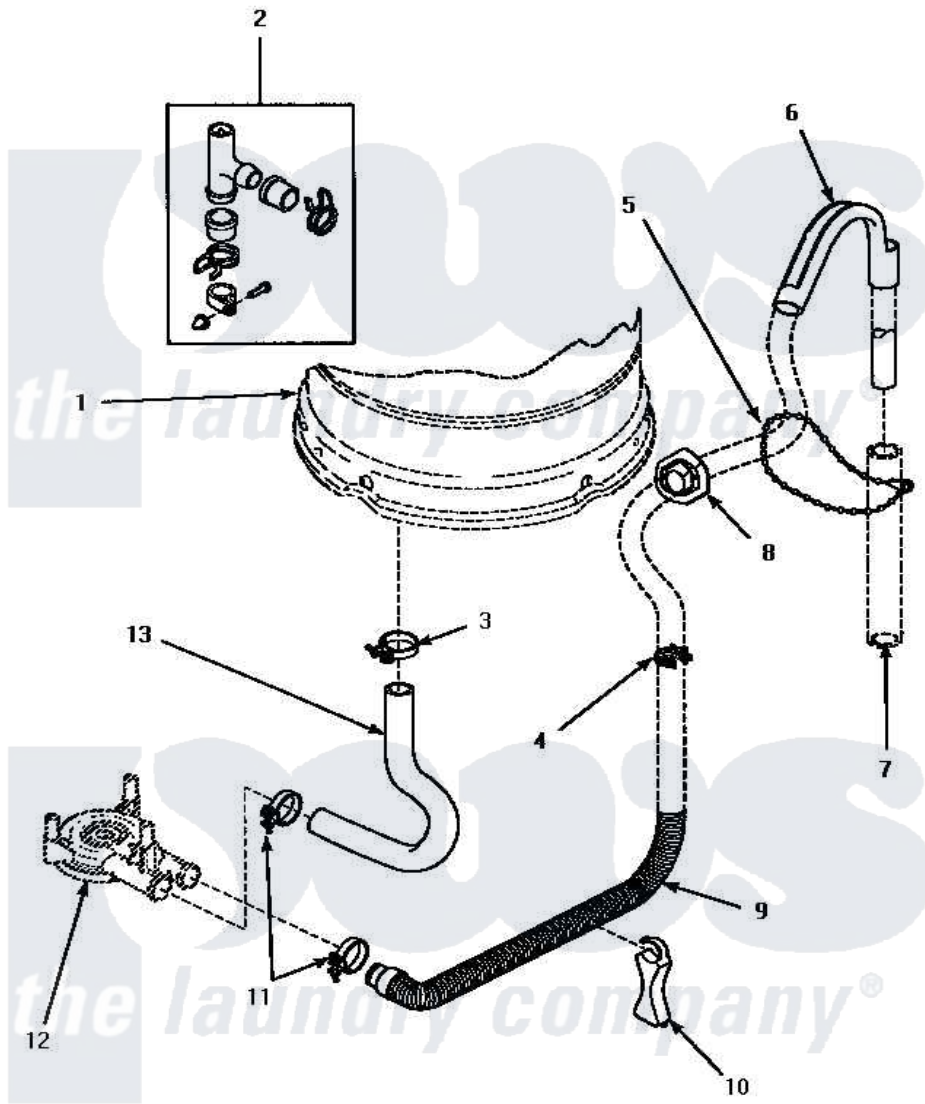

Amana CW3502W (BOM: P1163207W W) 06 - DRAIN HOSE & SIPHON BREAK

DRAIN HOSE AND SIPHON BREAK

Amana Residential Amana CW3502W (BOM: P1163207W W) Washer Parts Parts Diagram 06 - DRAIN HOSE & SIPHON BREAK

Click on the part number to view part

Item	Original Part Number	Replaced By	Status	Part Description
1	Y00000000		Not Available	SEE NOTE OUTER TUB
2	562P3	76660		Break-Sphn
3	35384	285655		Clamp, Hose
4	36014			Clip, Retainer-Hose
5	33489	8539404		Tie-Wire
6	33615	22003814		Retainer, Drain Hose
7	Y00000000		Not Available	SEE NOTE STANDPIPE
8	32219			Relief, Strain
9	34502	40053901		Hose, Drain
10	35487			Support, Hose
11	35384	285655		Clamp, Hose
12	Y00000000		Not Available	SEE NOTE PUMP ASSEMBLY
13	35753			Hose, Tub To Pump-Ddp
NI	406P3	451P3		Kit Drain Extension