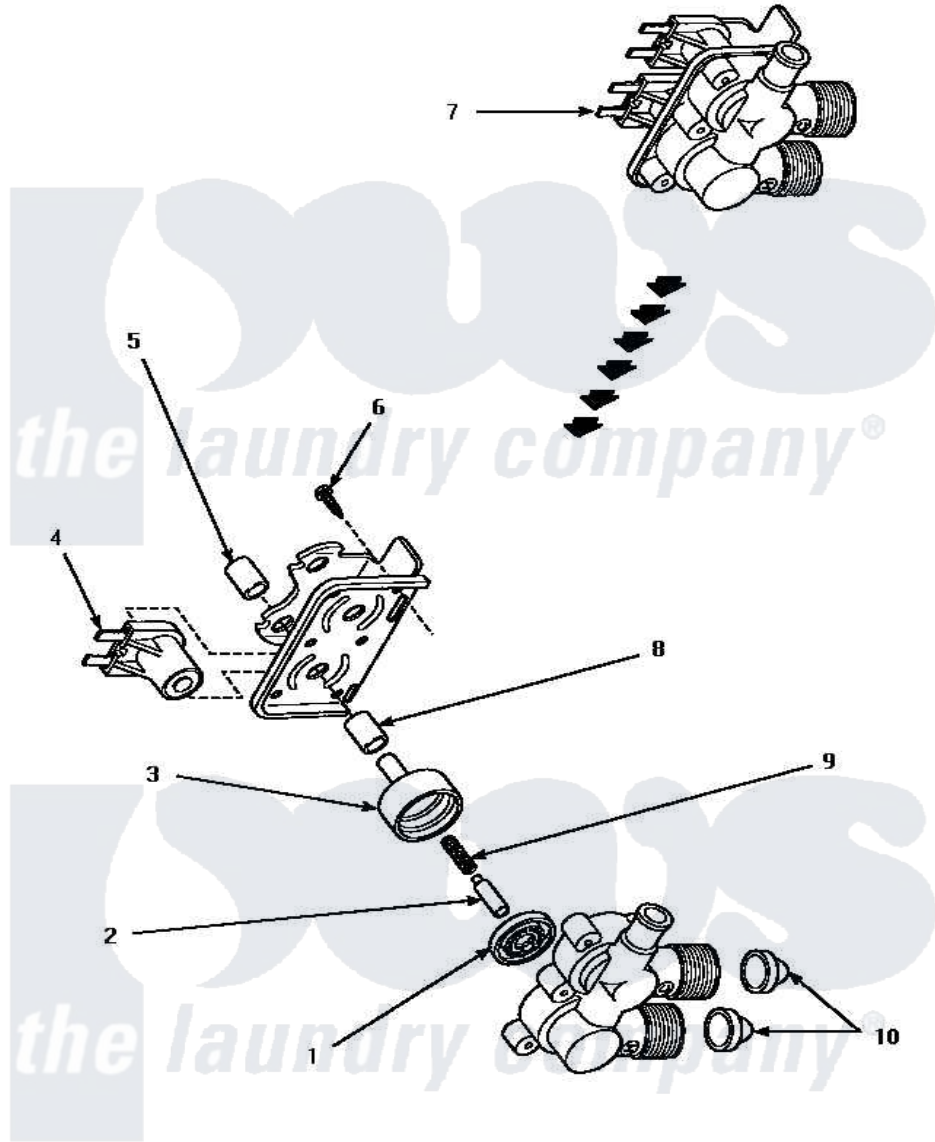

Amana CW3502W (BOM: P1163207W W) 10 - MIXING VALVE ASSY

MIXING VALVE ASSEMBLY

Amana [Residential Amana CW3502W \(BOM: P1163207W W\) Washer Parts](#) Parts Diagram 10 - MIXING VALVE ASSY

Click on the part number to view part

Item	Original Part Number	Replaced By	Status	Part Description
1	24134		Not Available	DIAPHRAGM
2	24132		Not Available	ARMATURE
3	24130			Guide, Armature
4	33930A	33930		Valve, Mixing
5	24128		Not Available	SLEEVE, LONG
6	25817C		Not Available	SCREW
7	34963	34963P		Valve Mixing Package
8	24129		Not Available	SLEEVE, SHORT
9	23224E		Not Available	SPRING
10	24122	22002960		Strainer, Washer Inlet