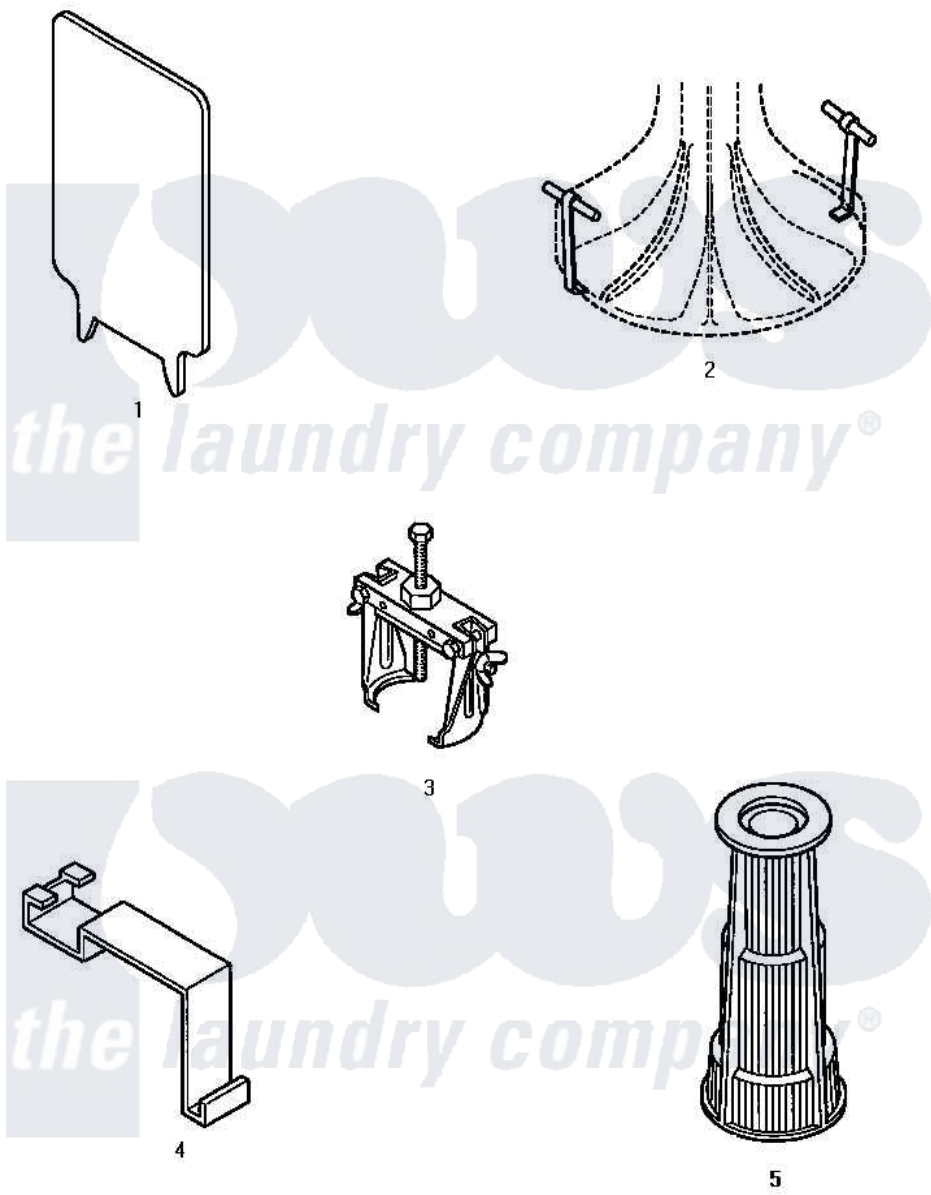

Amana CW3502W (BOM: P1163207W W) 17 - SPECIAL TOOLS

Amana Residential Amana CW3502W (BOM: P1163207W W) Washer Parts Parts Diagram 17 - SPECIAL TOOLS

Click on the part number to view part

Item	Original Part Number	Replaced By	Status	Part Description
1	272P4			Tool, Lid Switch Instal
2	254P4P			Agitator Hooks
3	253P4	294P4		Bell Tool
4	273P4			Tub Cover Gasket Tool
5	274P4	293P4		Seal Tool