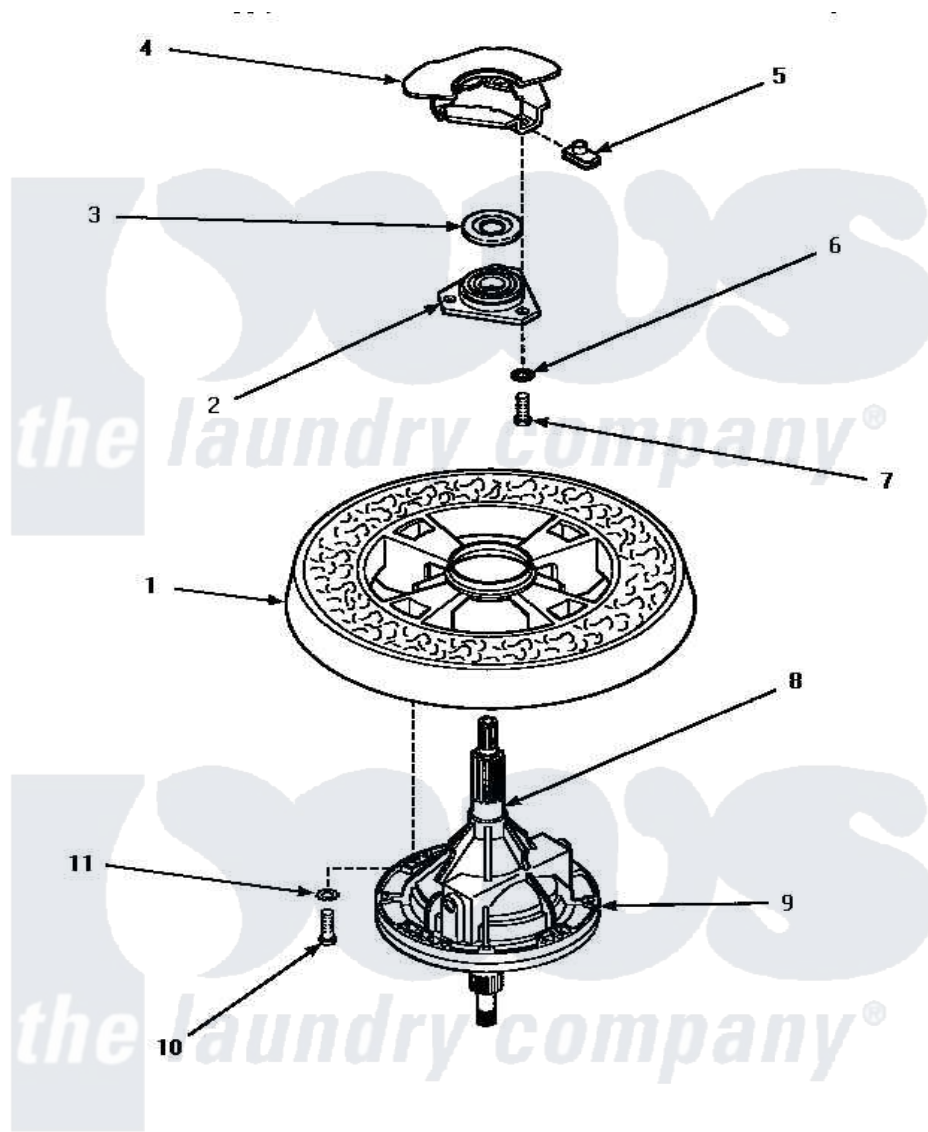

Amana CW3502W (BOM: P1163207W W) 18 - TRANSMISSION ASSY & BALANCE RING

TRANSMISSION ASSEMBLY AND BALANCE RING

Amana Residential Amana CW3502W (BOM: P1163207W W) Washer Parts Parts Diagram 18 - TRANSMISSION ASSY & BALANCE RING

[Click on the part number to view part](#)

Item	Original Part Number	Replaced By	Status	Part Description
1	34731		Not Available	ASSY,BALANCE RING-COMPL
2	27182	40004201P		Main Bearing Assembly
3	27187			Flinger
4	Y00000000		Not Available	SEE NOTE OUTER TUB
5	27222			Nut, Retainer 5/16-18
6	04366			Lockwasher, 5/16intshkp
7	01355		Not Available	SCREW
8	27604P			Never-Seeze 1 Oz Tube
9	Y34526	34526P		Assembly, Transmission
10	27200		Not Available	CAP SCREW
11	02431			Lockwasher, 1/4 Ext Shk