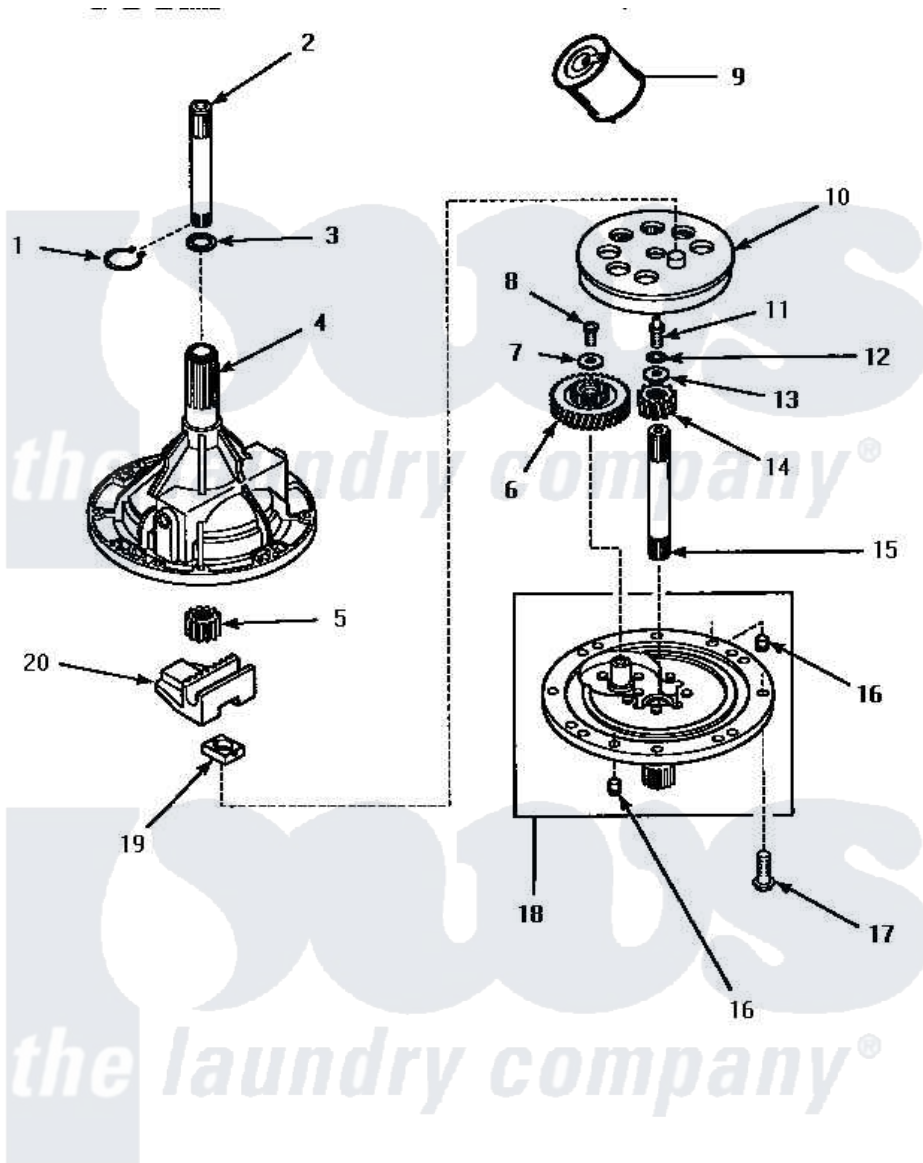

# Amana CW4202L (BOM: PCW4202L) 01 - 34526 TRANSMISSION ASSY

## 34526 TRANSMISSION ASSEMBLY

Amana [Residential Amana CW4202L \(BOM: PCW4202L\) Washer Parts](#) Parts Diagram 01 - 34526 TRANSMISSION ASSY

[Click on the part number to view part](#)

Item	Original Part Number	Replaced By	Status	Part Description
1	<a href="#">27197</a>			Ring, Retaining
2	<a href="#">Y36570</a>			Shaft, Output
3	<a href="#">35092</a>			Washer, 3628id X 1.00 X .056
4	33223		Not Available	ASSY, TRANSMISSION CASE
5	<a href="#">27003</a>			Pinion, Agitator
6	<a href="#">29161</a>			Gear, Reduction
7	29260		Not Available	WASHER
8	<a href="#">29273</a>			Screw, 1/4-20 X 3/8
9	<a href="#">27243P</a>			Oil, CW Transmission F-
10	<a href="#">26577</a>			Assembly, Gear And Stud
11	27030		Not Available	SCREW, 1/4-20 SPECIAL
12	<a href="#">21456</a>			Lockwasher, 1/4 Intshkp
13	26509	<a href="#">40041501</a>		Washer
14	<a href="#">Y29160</a>			Pinion, Drive
15	<a href="#">34853</a>			Shaft, Input
16	<a href="#">27172</a>			Pin, Dowel

17	32814		Not Available	SCREW, 1/4-20X7/8 SERRA
18	34854	<a href="#">38290</a>		Assembly, Cover
19	<a href="#">26493</a>			Slide
20	<a href="#">Y31526</a>			Rack
NI	28434P		Not Available	LOCTITE