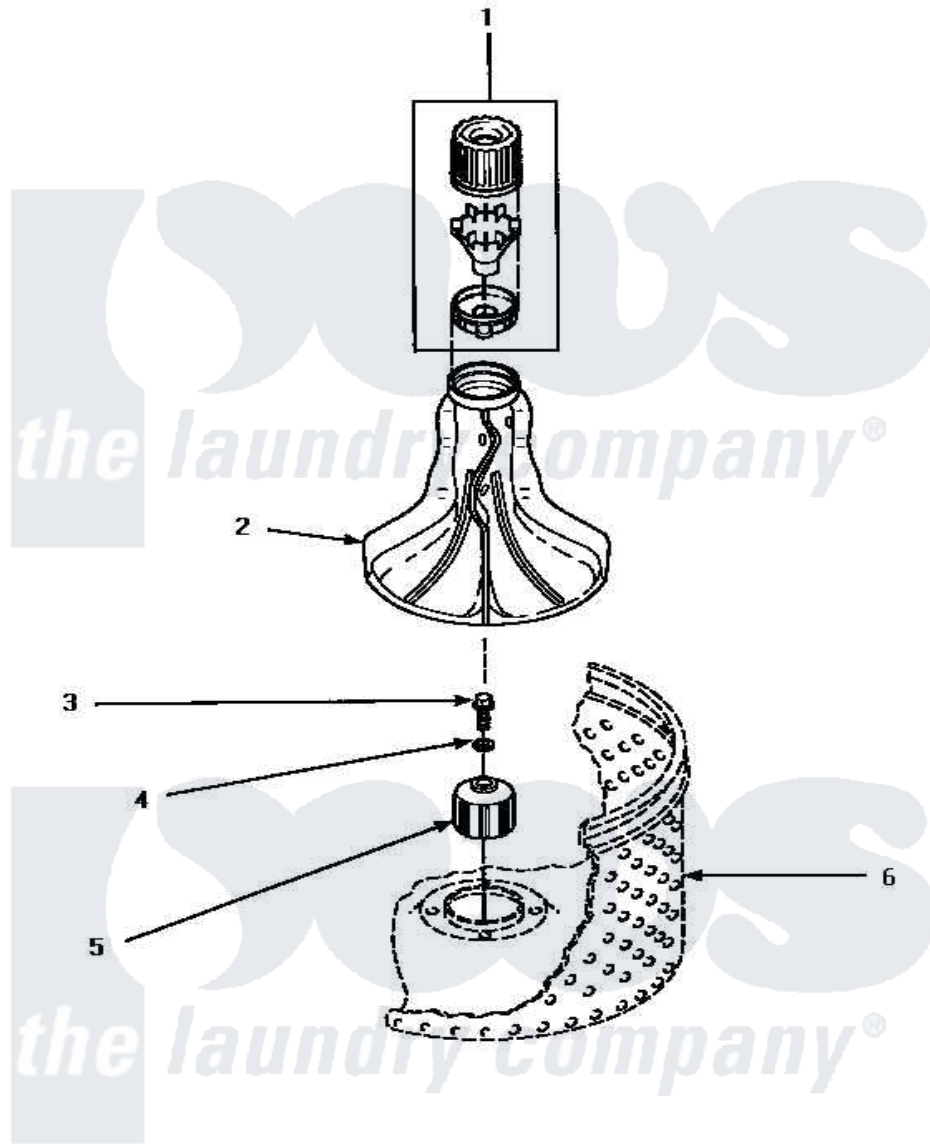

Amana CW4202L (BOM: PCW4202L) 02 - AGITATOR & DRIVE BELL

AGITATOR AND DRIVE BELL

Amana [Residential Amana CW4202L \(BOM: PCW4202L\) Washer Parts](#) Parts Diagram 02 - AGITATOR & DRIVE BELL

Click on the part number to view part

Item	Original Part Number	Replaced By	Status	Part Description
1	34155	40002101W		Assembly, Fabric Softner
2	33174	40000501W		Agitator, Flex Vane
3	34288	40065102		Screw, Shoulder 1/4
4	36472			O-Ring
5	34504P	R9900189		Kit, Drive Bell And Seal
6	Y00000000		Not Available	SEE NOTE WASHTUB