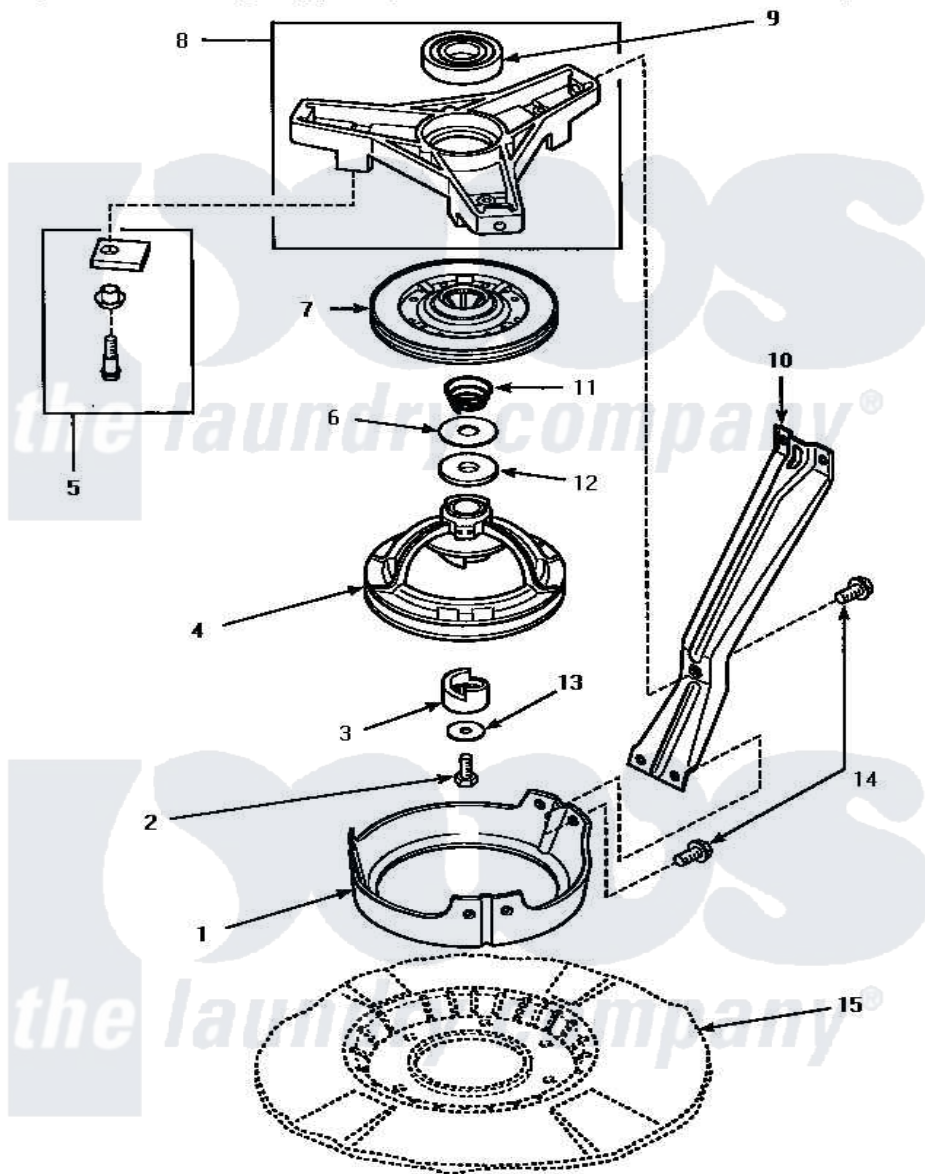

**Amana CW4202L (BOM: PCW4202L) 03 - BRG HSG/BRAKE/PULLEY & PIVOT DOME**

**BEARING HOUSING, BRAKE, PULLEY AND PIVOT DOME**

Amana Residential Amana CW4202L (BOM: PCW4202L) Washer Parts Parts Diagram 03 - BRG HSG/BRAKE/PULLEY & PIVOT DOME

[Click on the part number to view part](#)

Item	Original Part Number	Replaced By	Status	Part Description
1	<a href="#">34470</a>			Dome, Pivot
2	27220	<a href="#">40063401</a>		Screw, 1/4-20 x 5/8 Hex
3	<a href="#">27018</a>			Helix
4	<a href="#">34921</a>			Assembly, Pulley-Spin And Agitate
5	548P3	<a href="#">R9900543</a>		Pad-Brake
6	35535	<a href="#">40065701</a>		Washer, 2 Odx.63 ID
7	31961P	<a href="#">R9900474</a>		Brake Assembly
8	<a href="#">35746</a>			Assembly, Bearing Housing-L
9	28944R	<a href="#">40004001</a>		Bearing, Main
10	34471		Not Available	LEG,SUPPORT
11	<a href="#">33435</a>			Spring, Conical
12	27015	<a href="#">40063201</a>		Washer, Flat
13	26509	<a href="#">40041501</a>		Washer
14	35369	<a href="#">40128701</a>		Screw, 5/16-18 X .50