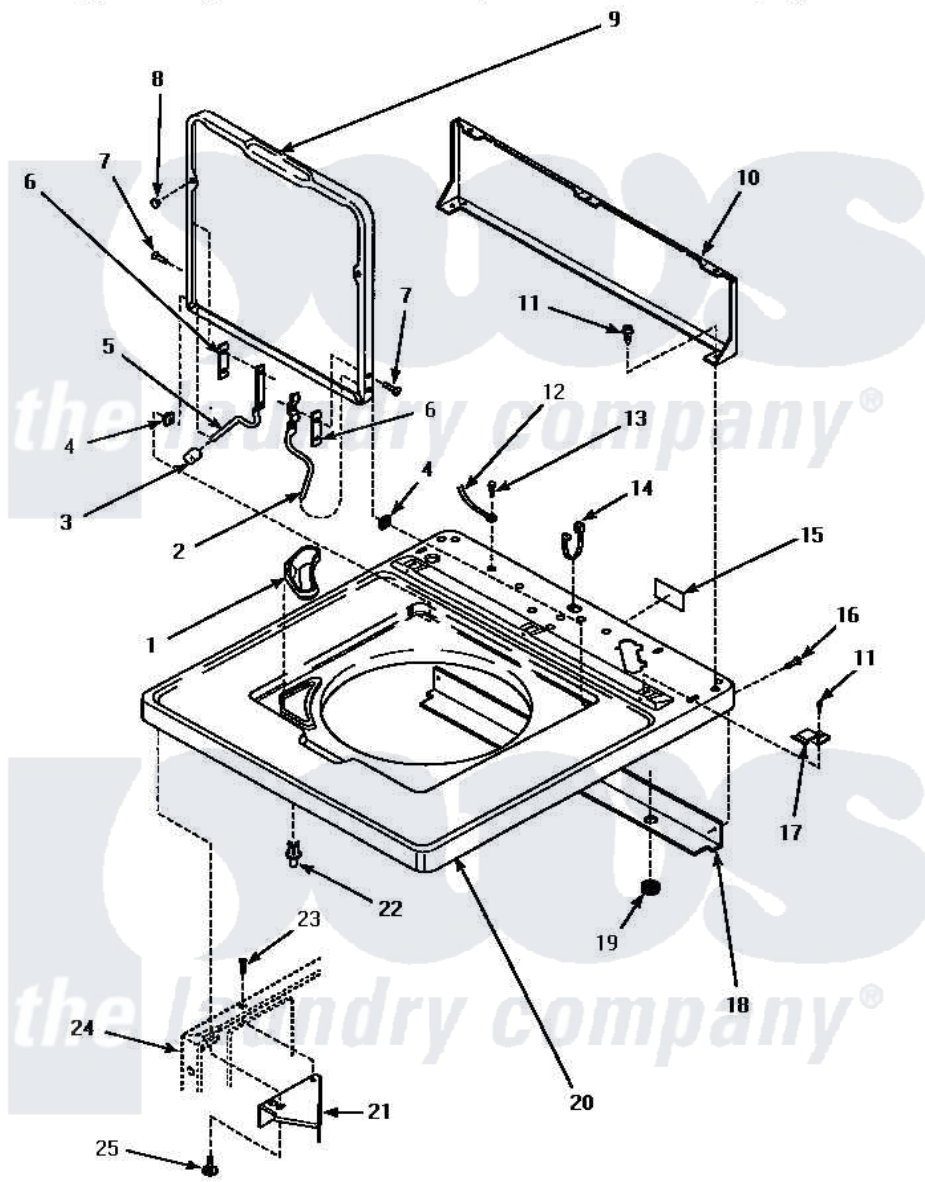

Amana CW4202L (BOM: PCW4202L) 04 - CAB TOP/LOADING DR & CTRL HOOD REAR PAN

CABINET TOP, LOADING DOOR AND CONTROL HOOD REAR PANEL

Amana [Residential Amana CW4202L \(BOM: PCW4202L\) Washer Parts](#) Parts Diagram 04 - CAB TOP/LOADING DR & CTRL HOOD REAR PAN

[Click on the part number to view part](#)

Item	Original Part Number	Replaced By	Status	Part Description
1	34776		Not Available	DISPENSER,BLEACH
2	36437			Hinge, Lid R
3	35112		Not Available	BUMPER,HINGE-STOP
4	33446	40008201		Bushing, Hinge
5	36438			Hinge, Lid Left
6	34338			Gasket, Hinge
7	34337	W10119828		Screw, Lid Hinge Mounting
8	21685	40038001		Bumper
9	33541WP			Lid, W/Instructions
"	33541LP			Lid, W/Instructions
"	33541HP		Not Available	LID,W/INSTRUCTIONS
10	34903		Not Available	PANEL, BACK HOOD (USE 37782)
11	23962	W10116760		Screw
12	XXXXXXXXXX		Not Available	SEE NOTE GROUND WIRE,

12	10000000	Not Available	GREEN
13	52909		Screw, 10B-16 X 1/2 HeX
14	21903	211881	Grommet, Cord Part Not Used-Gas Models Only
15	24903	Not Available	STICKER,DISCONNECT POW
16	27196	27001200	Screw
17	35887	40063901	Clip, Hold Down
18	34228		Shield, Top
19	80262	Not Available	GROMMET
20	34902WP	Not Available	ASSY, TOP-AMANA
"	34902LP		Assembly, Top-Amana
"	34902HP	Not Available	ASSY, TOP-DOMESTIC W/BLEACH
21	36034		Bracket, Director-Module
22	56534		Barrel, Support
23	36035	Not Available	SCREW,8-18X3/8 PHIL FLT HD
24	Y00000000	Not Available	SEE NOTE CABINET
25	Y31644	27001200	Screw