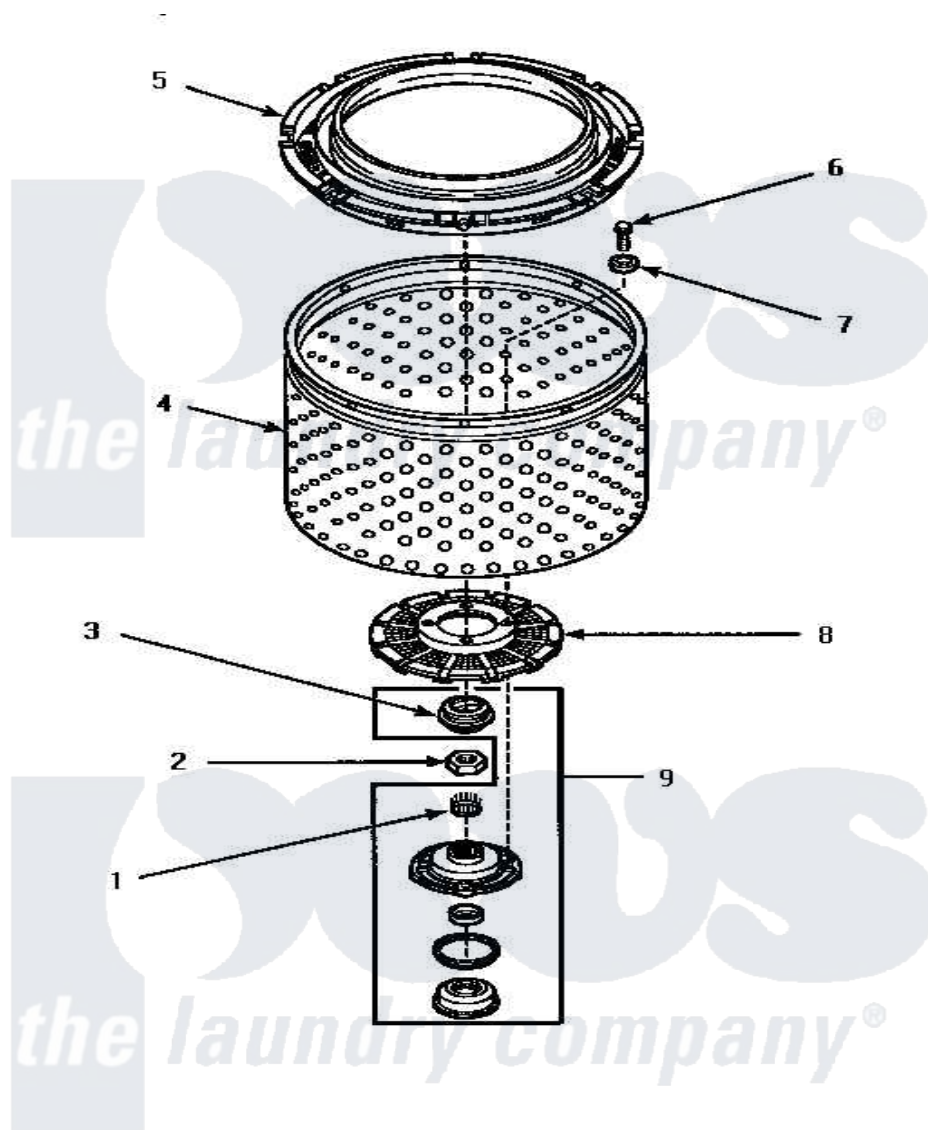

**Amana CW4202L (BOM: PCW4202L) 05 - CLOTHES
GUARD/WASHTUB/LINT FILTER & HUB**

CLOTHES GUARD, WASHTUB, LINT FILTER AND HUB

Amana [Residential Amana CW4202L \(BOM: PCW4202L\) Washer Parts](#) Parts Diagram 05 - CLOTHES
GUARD/WASHTUB/LINT FILTER & HUB
[Click on the part number to view part](#)

Item	Original Part Number	Replaced By	Status	Part Description
1	29728	40008301		Insert, Spline
2	Y29220	40016301		Nut, Lock
3	34184	R9900189		Kit, Drive Bell And Seal
4	33503P	39240P		Wash Tub
5	35035			Guard, Clothes
6	27202	W10116787		Screw
7	28094			Gasket
8	32998	39371		Filter Lin
9	495P3	R9900552		Hub And Seal