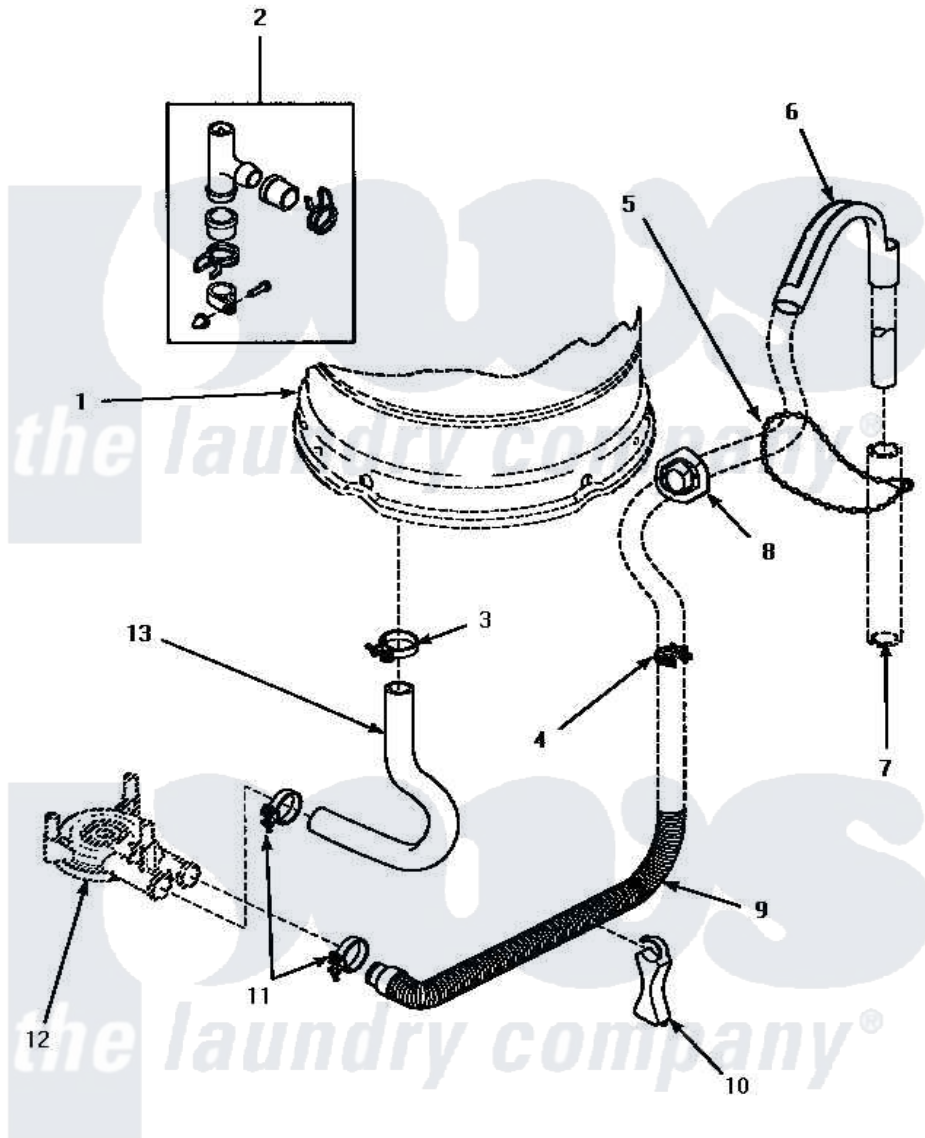

Amana CW4202L (BOM: PCW4202L) 06 - DRAIN HOSE & SIPHON BREAK

DRAIN HOSE AND SIPHON BREAK

Amana Residential Amana CW4202L (BOM: PCW4202L) Washer Parts Parts Diagram 06 - DRAIN HOSE & SIPHON BREAK

Click on the part number to view part

Item	Original Part Number	Replaced By	Status	Part Description
1	Y00000000		Not Available	SEE NOTE OUTER TUB
2	562P3	76660		Break-Sphn
3	35384	285655		Clamp, Hose
4	36014			Clip, Retainer-Hose
5	33489	8539404		Tie-Wire
6	33615	22003814		Retainer, Drain Hose
7	Y00000000		Not Available	SEE NOTE STANDPIPE
8	32219			Relief, Strain
9	34502	40053901		Hose, Drain
10	35487			Support, Hose
11	35384	285655		Clamp, Hose
12	Y00000000		Not Available	SEE NOTE PUMP ASSEMBLY
13	35753			Hose, Tub To Pump-Ddp
NI	406P3	451P3		Kit Drain Extension