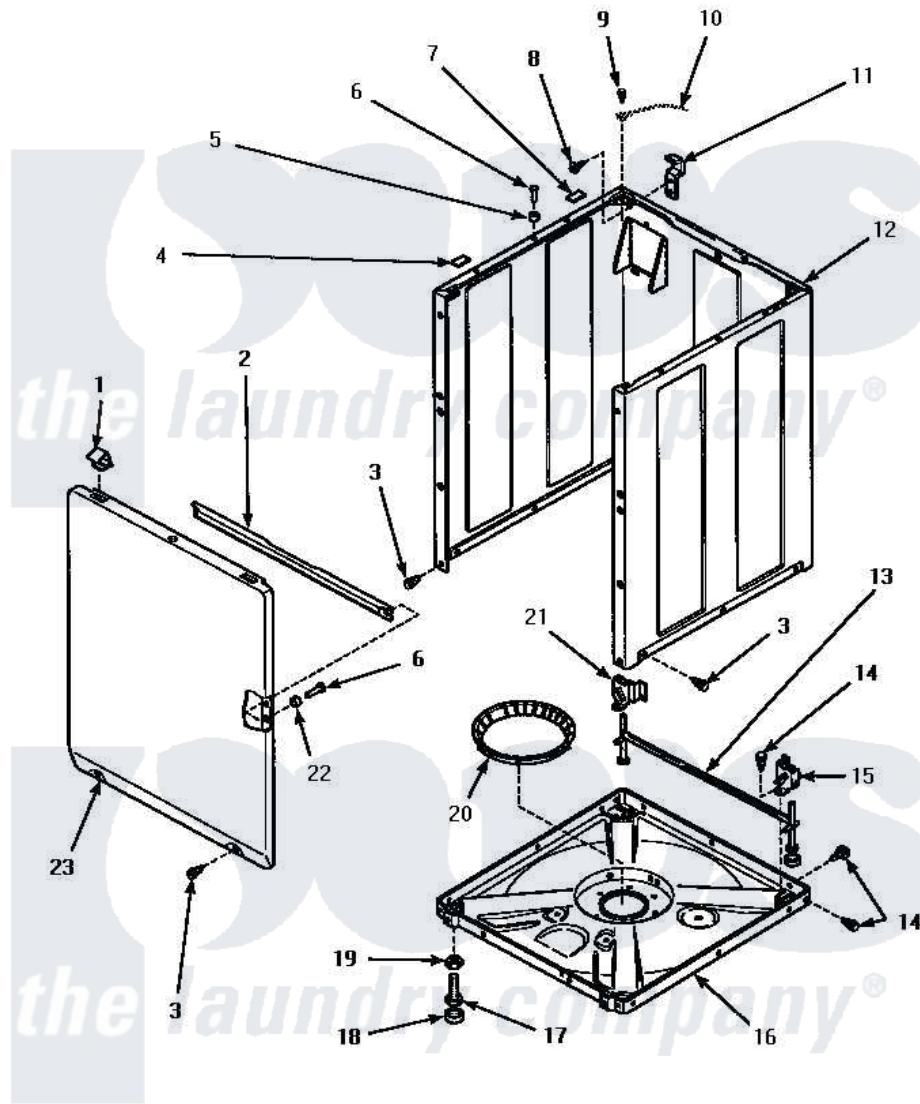

Amana CW4202L (BOM: PCW4202L) 07 - FRONT PANEL, BASE & CABINET ASSY

FRONT PANEL, BASE AND CABINET ASSEMBLY

Amana [Residential Amana CW4202L \(BOM: PCW4202L\) Washer Parts](#) Parts Diagram 07 - FRONT PANEL, BASE & CABINET ASSY

[Click on the part number to view part](#)

Item	Original Part Number	Replaced By	Status	Part Description
1	35865			Clip, Hold-Down Front Panel
2	Y35097		Not Available	BRACE, FRT PNL
3	27196	27001200		Screw
4	Y56128			Pad, Bumper
5	56079	505187		Locator, Panel
6	32671	Y014874		Screw, Idler Arm And Sleeve
7	36226			Pad, Bumper .25
8	34499		Not Available	SCREW, No.10B X 1/4 TAP IN HX
9	56392		Not Available	SCREW,8-18 X 3/8 TAPPI
10	Y00000000		Not Available	SEE NOTE GROUND WIRE, GREEN
11	Y27103			Hinge, Hold-Down Lug
12	34475WP	38612WP		Kit-Servic
"	34475LP	38612LP		Kit Service Cabinet

"	34475HP		Not Available	KIT,SERVICE CABINET
13	34443			Assembly, Leg And Stabilier
14	35148		Not Available	SCREW,1/4-14 X 3/8 HX HD
15	36036		Not Available	BRACKET,SLL-RIGHT
16	34434P			Assembly Nut/Leg Base
17	Y34319	22003428		Leg, Adjustable
18	34318	40016001		Foot, Rubber
19	Y21899	40038101		Nut, Leg
20	36108		Not Available	SNUBBER PAD & ISOLATOR
21	36037			Bracket, Sll-Left
22	28102			Locator, Panel
23	34656WP			Assembly, Front Panel
"	34656HP		Not Available	ASSY,FRONT PANEL
"	34656LP			Assembly, Front Panel