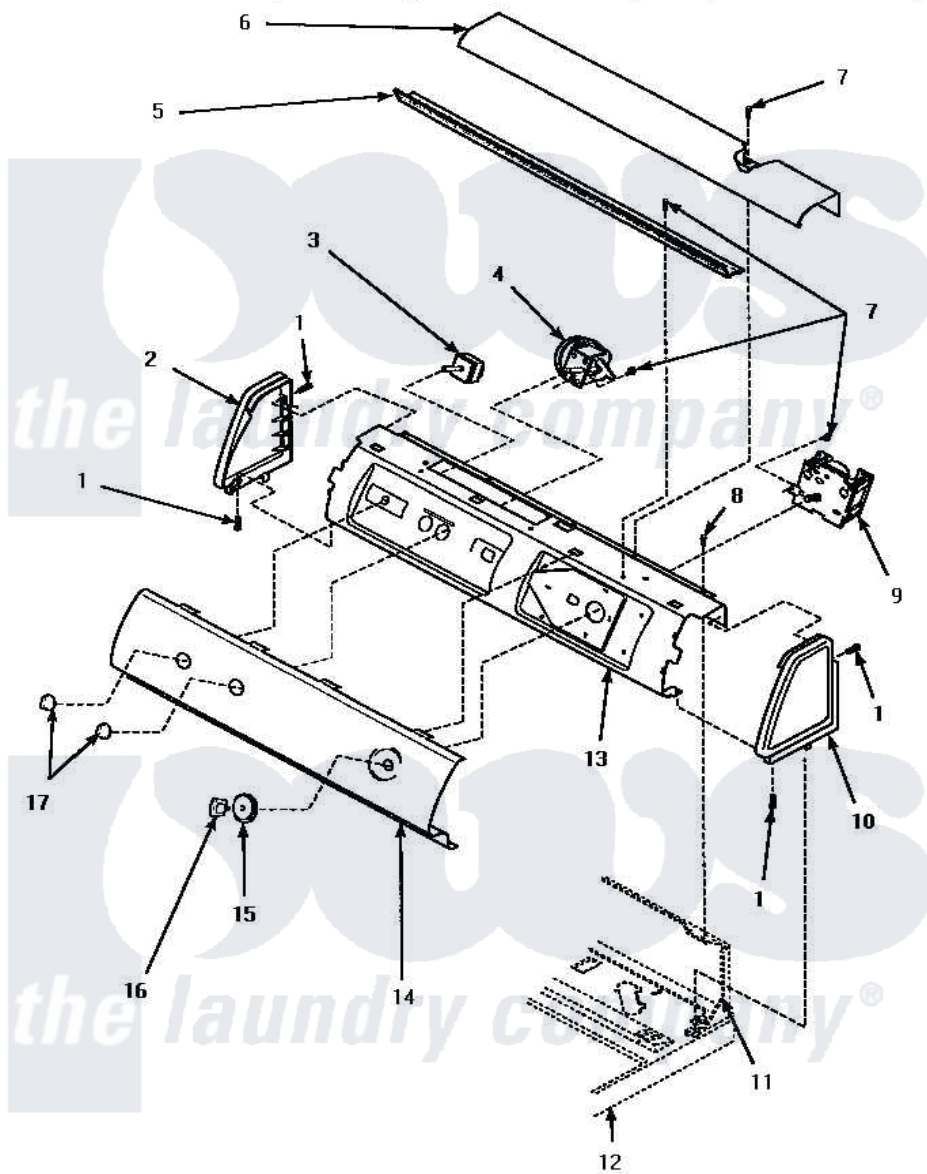

Amana CW4202L (BOM: PCW4202L) 08 - GRAPHIC PANEL, CTRL MTG PLATE & CTRLS

GRAPHIC PANEL, CONTROL MOUNTING PLATE AND CONTROLS

Amana [Residential Amana CW4202L \(BOM: PCW4202L\) Washer Parts](#) Parts Diagram 08 - GRAPHIC PANEL, CTRL MTG PLATE & CTRLS

[Click on the part number to view part](#)

Item	Original Part Number	Replaced By	Status	Part Description
"	NOTE:		Not Available	OUTER TUB COVER AND GASKET TOOL IS FOR REMOVAL OF 36025 OUTER TUB COVER FROM OUTER TUB AND INSTALLATION OF 32857 GASKET IN OUTER TUB COVER.
1	501086	90767		Screw, 8A X 3/8 HeX Washer Head Tapping
2	34816			Panel, End
3	35115			Switch, TemPerature 3 P
4	36045	40055101		Switch, Pressure
5	Y34826		Not Available	DIFFUSER,LAMP-CLEAR
6	34823		Not Available	COVER, TOP
7	23962	W10116760		Screw
8	34904	489355		Screw, 8 X 1/2
9	31239	31239P		Timer 3 Cycle Package

10	34815	Not Available	PANEL, END R.H. (BLK)
11	Y00000000	Not Available	SEE NOTE CONTROL HOOD REAR PANEL
12	Y00000000	Not Available	SEE NOTE CABINET TOP
13	34821	Not Available	CONTROL MOUNTING PLATE
14	35320	Not Available	PANEL,GRAPHIC-AMANA
15	34848		Assembly, Timer Skirt
16	34844	Not Available	KNOB,TIMER
17	34847		Assembly, Knob-Rotary