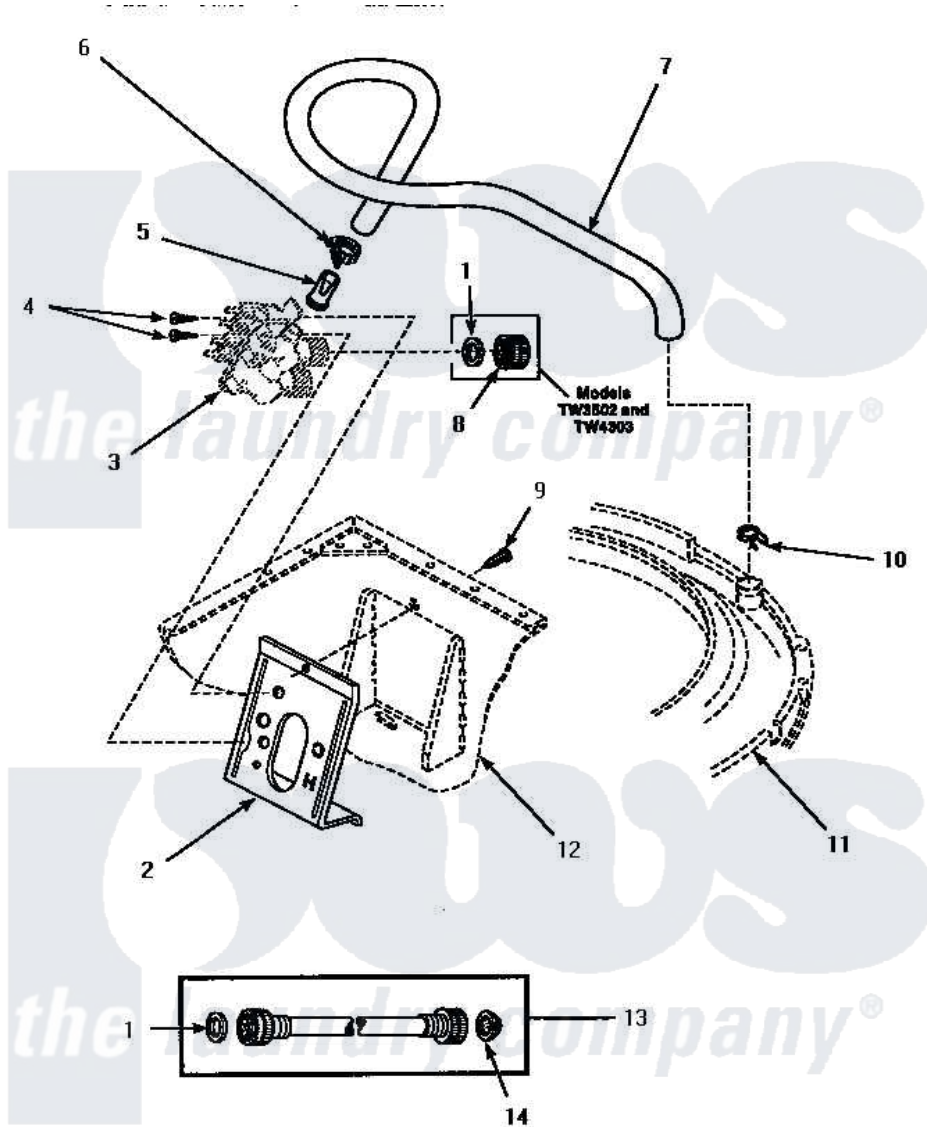

**Amana CW4202L (BOM: PCW4202L) 09 - INLET/FILL HOSE & MIXING VLV  
MTG BRKT**

**INLET HOSE, FILL HOSE AND MIXING VALVE MOUNTING BRACKET**

Amana [Residential Amana CW4202L \(BOM: PCW4202L\) Washer Parts](#) Parts Diagram 09 - INLET/FILL HOSE & MIXING VLV MTG BRKT

[Click on the part number to view part](#)

Item	Original Part Number	Replaced By	Status	Part Description
1	20290	<a href="#">Y013783</a>		Washer, Inlet Hose
2	34972	<a href="#">39407</a>		Bracket, Valve
3	Y00000000		Not Available	SEE NOTE MIXING VALVE ASSEMBLY
4	56392		Not Available	SCREW,8-18 X 3/8 TAPPI
5	34500	<a href="#">22001900</a>		Preventer, Back Flow
6	27643	<a href="#">596669</a>		Clamp, Manifold
7	35874	<a href="#">38155</a>		Hose, Mix Valve To TU
8	<a href="#">24145</a>			Cap
9	33562	<a href="#">27001200</a>		Screw
10	<a href="#">29210</a>			Hose Clamp
11	Y00000000		Not Available	SEE NOTE OUTER TUB COVER
12	Y00000000		Not Available	SEE NOTE CABINET
13	28330P	<a href="#">202860</a>		Inlet Hose Assembly