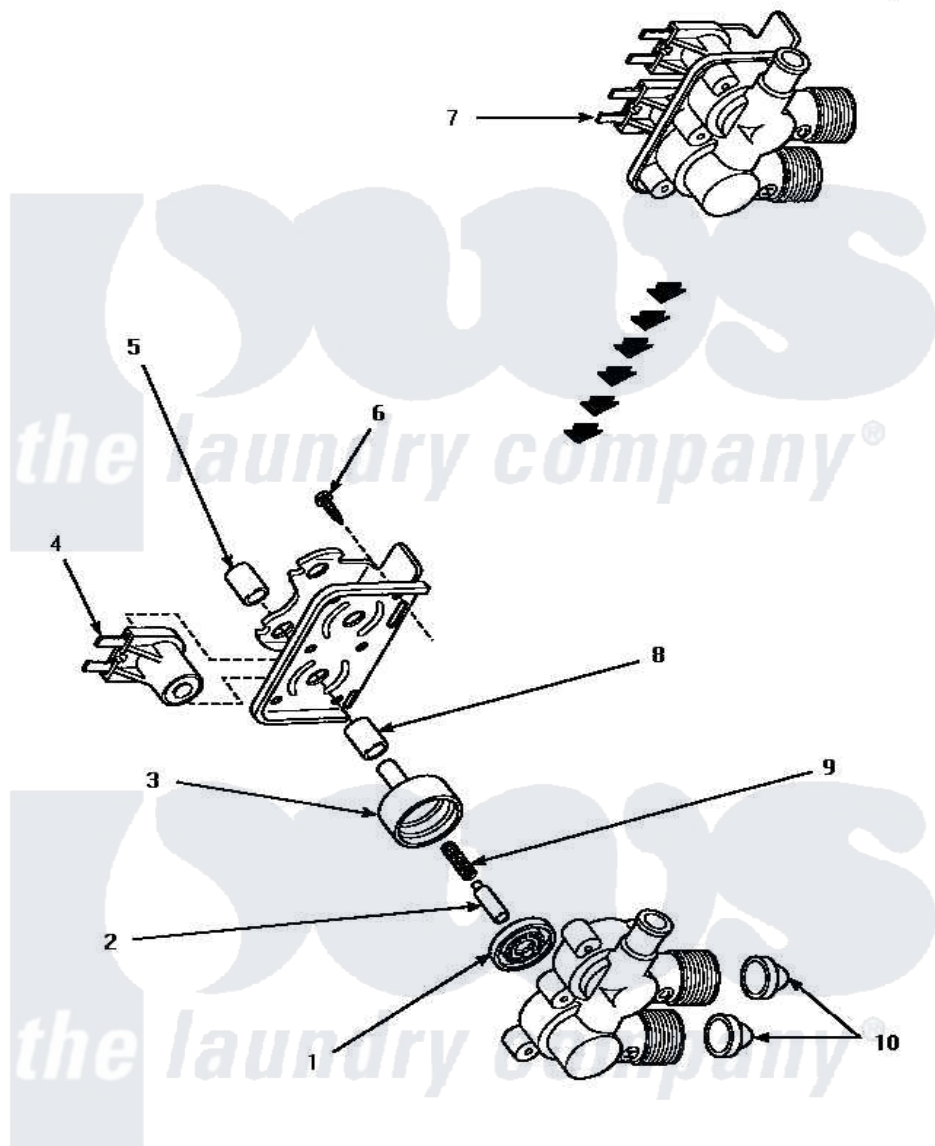

Amana CW4202L (BOM: PCW4202L) 10 - MIXING VALVE ASSY

MIXING VALVE ASSEMBLY

Amana [Residential Amana CW4202L \(BOM: PCW4202L\) Washer Parts](#) Parts Diagram 10 - MIXING VALVE ASSY

[Click on the part number to view part](#)

Item	Original Part Number	Replaced By	Status	Part Description
1	24134		Not Available	DIAPHRAGM
2	24132		Not Available	ARMATURE
3	24130			Guide, Armature
4	33930A	33930		Valve, Mixing
5	24128		Not Available	SLEEVE, LONG
6	25817C		Not Available	SCREW
7	34963	34963P		Valve Mixing Package
8	24129		Not Available	SLEEVE, SHORT
9	23224E		Not Available	SPRING
10	24122	22002960		Strainer, Washer Inlet