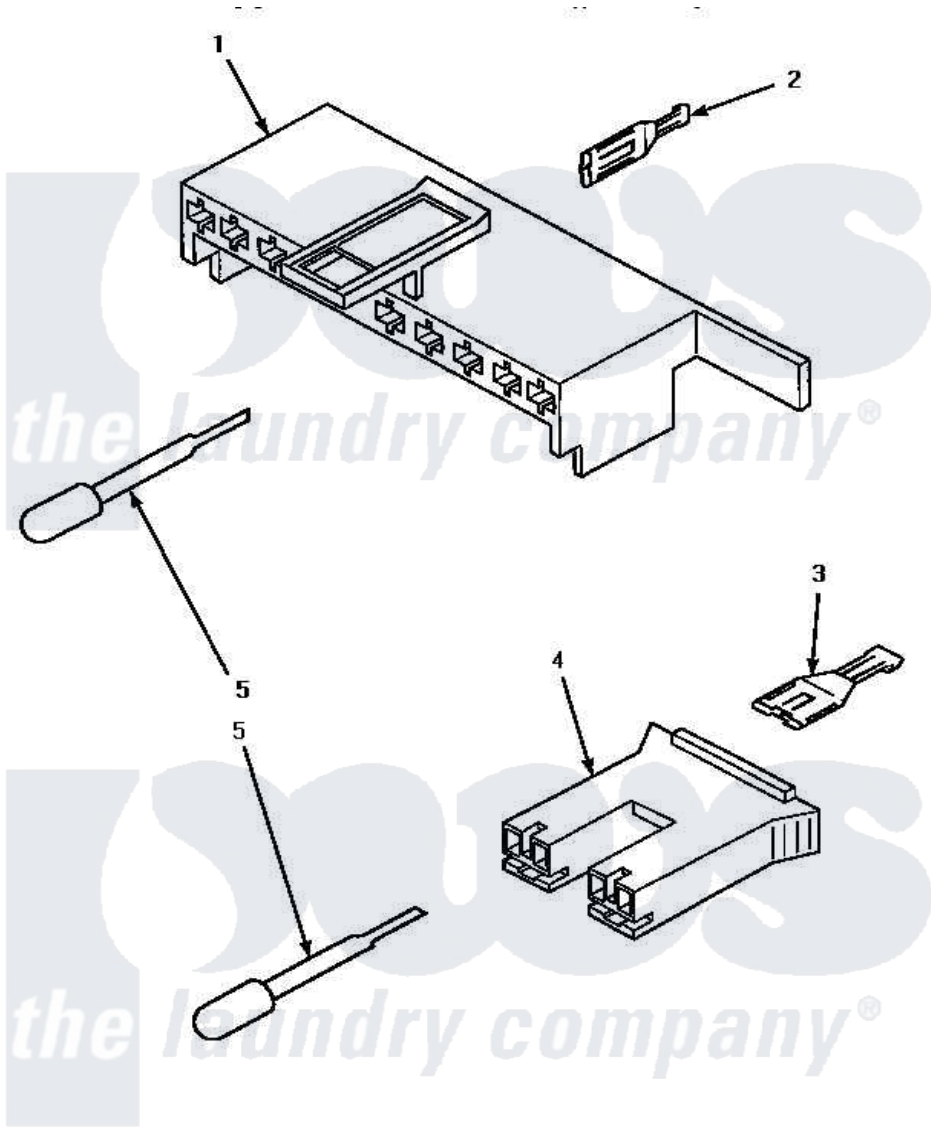

**Amana CW4202L (BOM: PCW4202L) 11 - MIXING VLV & MTR CONN
BLOCKS/TERM & TOOL**

**MIXING VALVE AND MOTOR CONNECTION BLOCKS,
TERMINALS AND TERMINAL EXTRACTOR TOOL**

Amana Residential Amana CW4202L (BOM: PCW4202L) Washer Parts Parts Diagram 11 - MIXING VLV & MTR CONN
BLOCKS/TERM & TOOL

Click on the part number to view part

Item	Original Part Number	Replaced By	Status	Part Description
1	34677			10 Circuit Plug
2	Y00188			Molex Terminal
3	Y00121		Not Available	SPADE TERMINAL(12 GAUGE) (1/4 INCH-(2) 18 GAUGE WIRES O
4	34676			Plug
"	34675		Not Available	PLUG
5	283P4			Terminal Extractor Tool