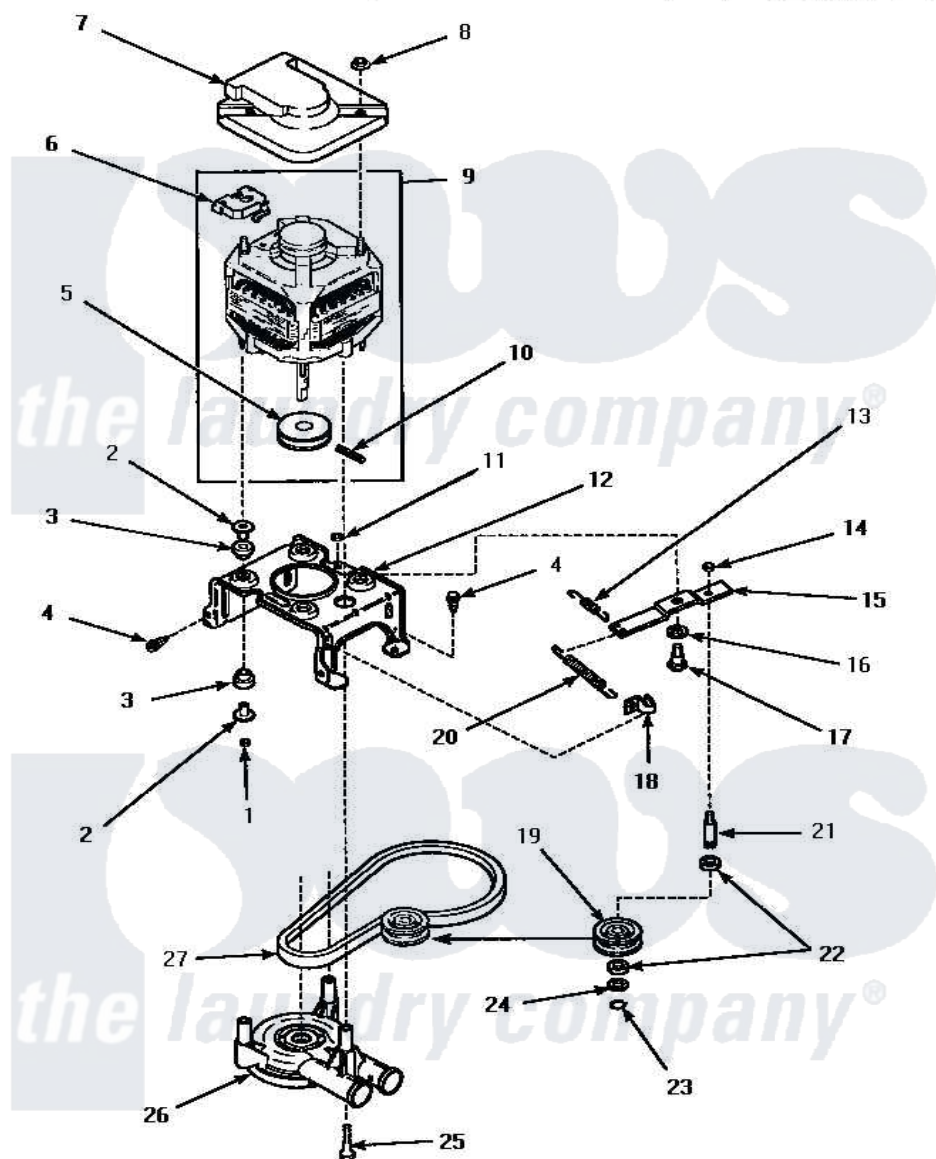

Amana CW4202L (BOM: PCW4202L) 12 - MOTOR, MTG BRKT, BELT, PUMP & IDLER ASSY

MOTOR, MOUNTING BRACKET, BELT, PUMP AND IDLER ASSEMBLY

Amana Residential Amana CW4202L (BOM: PCW4202L) Washer Parts Parts Diagram 12 - MOTOR, MTG BRKT, BELT, PUMP & IDLER ASSY

[Click on the part number to view part](#)

Item	Original Part Number	Replaced By	Status	Part Description
1	35423	3400029		Nut, Adapter Plate
2	34791			Post, Mount-Motor
3	34788			Mount, Motor
4	Y31645	27001200		Screw
5	27171		Not Available	PULLEY,MOTOR
6	35632		Not Available	SWITCH, MOTOR
7	34754	40112301		Shield, Motor
8	35139		Not Available	PALNUT
9	34571	27001215		Motor W/Pulley
"	35145	38034P		Kit Motor 120V/60 2SP Cap Dd
10	23750			Pin, Roll
11	52566	27001225		Nut, Jam Mid Lock 1/4-20
12	34890		Not Available	BRACKET,MOTOR MOUNT
13	30620		Not Available	SPRING,IDLER LEVER HEL

14	28803	2221070	Clamp, Nylon
15	31054	40041002	Lever, Idler
16	81392	40054701	Washer
17	27229	40038901	Screw, 1/4-20
18	28849		Clip, Spring
19	28800	Not Available	WHEEL, IDLER
20	33110	37366	Spring, Idler
21	28802		Shaft, Idler
22	Y29443		Washer, Felt
23	23748		Ring, Retaining
24	52549		Washer, 501 ID X3/4 Odx
25	Y34565	40063701	Screw, 10-16 x 1.75
26	35742P	27001233	Pump
27	28808		Belt, Agitate And Spin
NI	258P3	Not Available	KIT,CAPACITOR