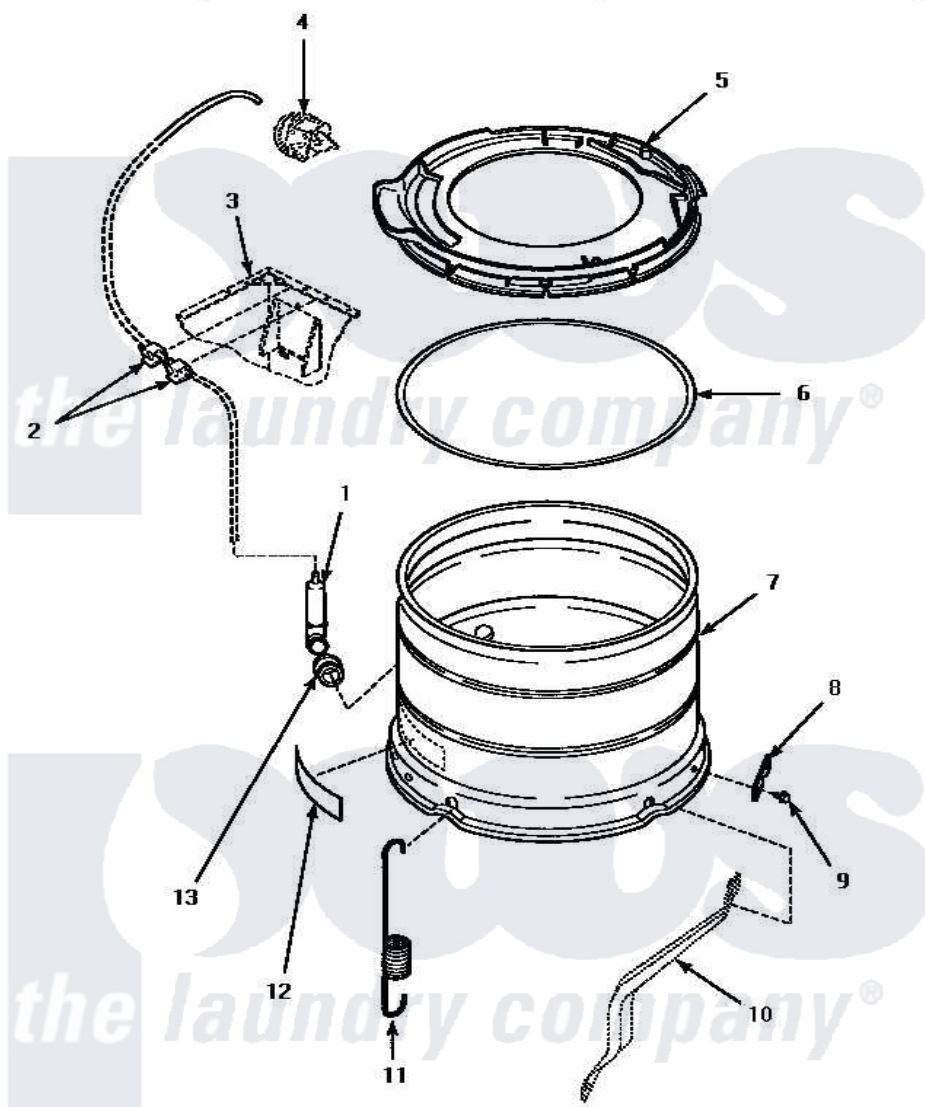

Amana CW4202L (BOM: PCW4202L) 13 - OUTER TUB, COVER & PRESSURE HOSE

OUTER TUB, COVER AND PRESSURE HOSE

Amana [Residential Amana CW4202L \(BOM: PCW4202L\) Washer Parts](#) Parts Diagram 13 - OUTER TUB, COVER & PRESSURE HOSE

[Click on the part number to view part](#)

Item	Original Part Number	Replaced By	Status	Part Description
1	30907	40008501		Assembly, Pressure Bulb
2	21036			Clip, Cable
3	Y00000000		Not Available	SEE NOTE CABINET
4	Y00000000		Not Available	SEE NOTE PRESSURE SWITCH
5	36025	36025P		Assembly, Tub Cover and Gasket
6	32857			Gasket, Tub Cover Small
7	34438P			Assembly, Outer Tub
8	27926			Plate, Leg .063
9	35369	40128701		Screw, 5/16-18 X .50
10	Y00000000		Not Available	SEE NOTE SUPPORT LEG
11	35948			Spring, Leg-Large Tub
12	500049		Not Available	STICKER
13	29175	40037801		Grommet