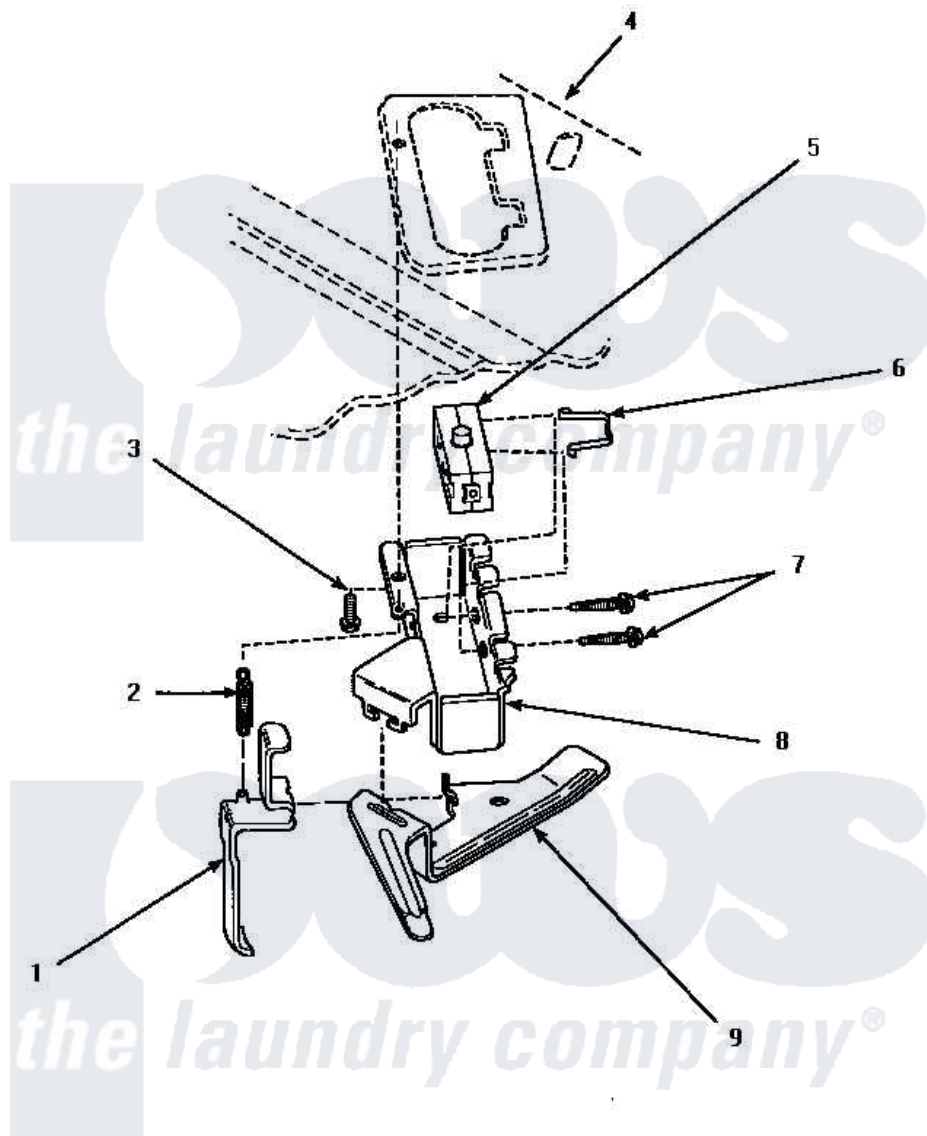

Amana CW4202L (BOM: PCW4202L) 14 - OUT-OF-BALANCE SWITCH

OUT-OF-BALANCE SWITCH

Amana [Residential Amana CW4202L \(BOM: PCW4202L\) Washer Parts](#) Parts Diagram 14 - OUT-OF-BALANCE SWITCH

[Click on the part number to view part](#)

Item	Original Part Number	Replaced By	Status	Part Description
1	33442			Lever, Unbalanced Load
2	33443			Spring
3	23962	W10116760		Screw
4	Y00000000		Not Available	SEE NOTE CABINET TOP
5	33445	27001095		Switch, Lid
6	33433		Not Available	CLIP,HOLDER-SWITCH
7	36510			Screw
8	36497P			Kit, Switch Holder
9	33441			Arm, Actuator