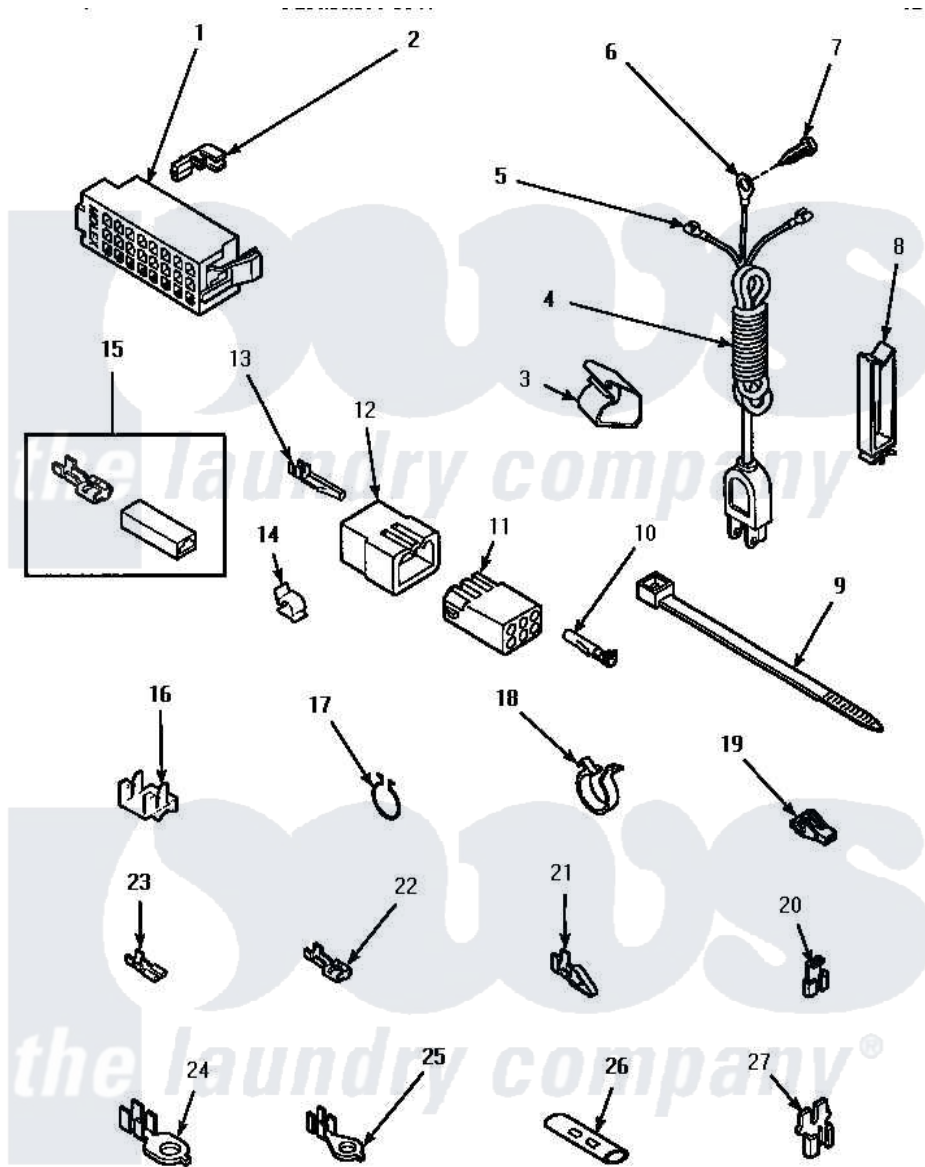

Amana CW4202L (BOM: PCW4202L) 15 - POWER CORD & TERMINALS

POWER CORD AND TERMINALS

Amana Residential Amana CW4202L (BOM: PCW4202L) Washer Parts Parts Diagram 15 - POWER CORD & TERMINALS

Click on the part number to view part

| Item | Original Part Number | Replaced By | Status | Part Description |
|------|------------------------|--------------------------|---------------|-----------------------------|
| 1 | 34123 | | | Housing, LH -24 Position |
| " | 32746 | | | Housing, RH-24 Positi |
| 2 | Y00188 | | | Molex Terminal |
| 3 | 35521 | | Not Available | CLIP ,HARNESS HOLDER |
| 4 | Y34458 | | Not Available | POWER CORD ALL |
| 5 | 03673 | | Not Available | NUT |
| 6 | Y0000000 | | Not Available | SEE NOTE GROUND WIRE, GREEN |
| 7 | 52909 | | | Screw, 10B-16 X 1/2 HeX |
| 8 | 36274 | | Not Available | CLIP, HARNESS |
| 9 | 36466 | M0321209 | | Tie-Electrical |
| 10 | Y00117 | 5011-XX | | 093 Female Socket |
| 11 | 26301 | | | Receptacle, Molex |
| " | 26708 | | | Receptacle, 6 Circuit |
| " | 26163 | | | Receptacle, 9 Circuit |
| 12 | 23033 | | | Plug, 9 Circuit |