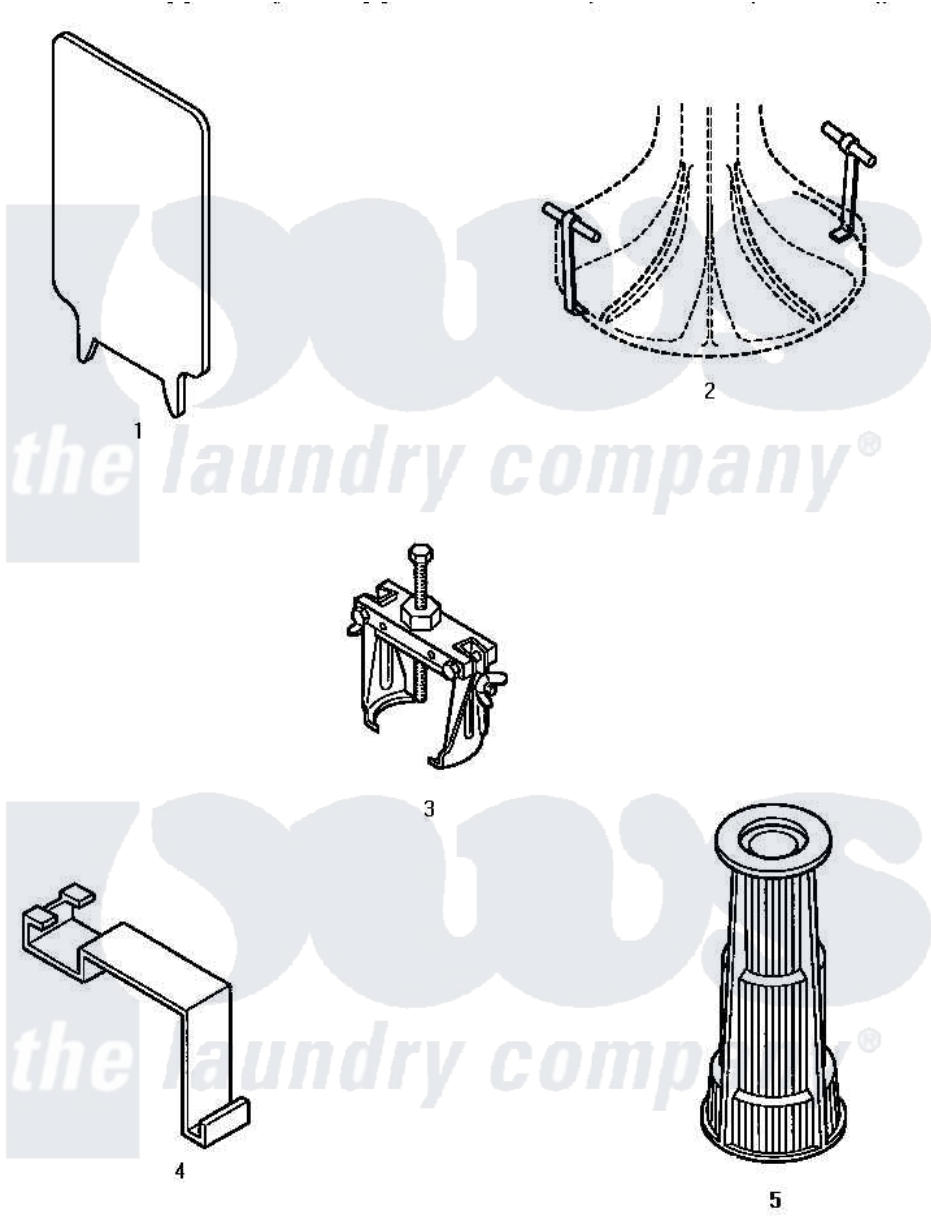

Amana CW4202L (BOM: PCW4202L) 17 - SPECIAL TOOLS

Amana Residential Amana CW4202L (BOM: PCW4202L) Washer Parts Parts Diagram 17 - SPECIAL TOOLS
 Click on the part number to view part

Item	Original Part Number	Replaced By	Status	Part Description
1	272P4			Tool, Lid Switch Instal
2	254P4P			Agitator Hooks
3	253P4	294P4		Bell Tool
4	273P4			Tub Cover Gasket Tool
5	274P4	293P4		Seal Tool