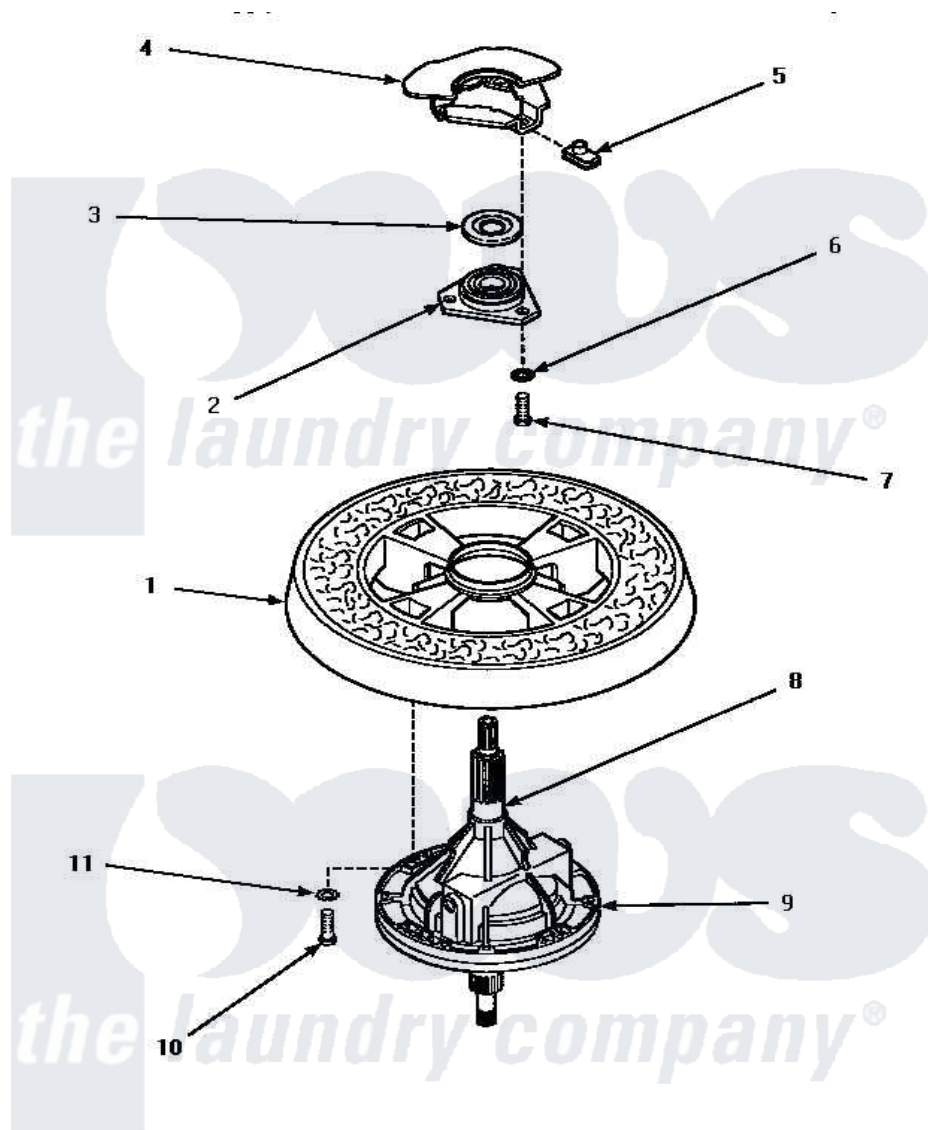

**Amana CW4202L (BOM: PCW4202L) 18 - TRANSMISSION ASSY & BALANCE RING**

**TRANSMISSION ASSEMBLY AND BALANCE RING**

Amana [Residential Amana CW4202L \(BOM: PCW4202L\) Washer Parts](#) Parts Diagram 18 - TRANSMISSION ASSY & BALANCE RING

[Click on the part number to view part](#)

Item	Original Part Number	Replaced By	Status	Part Description
1	34731		Not Available	ASSY,BALANCE RING-COMPL
2	27182	<a href="#">40004201P</a>		Main Bearing Assembly
3	<a href="#">27187</a>			Flinger
4	Y00000000		Not Available	SEE NOTE OUTER TUB
5	<a href="#">27222</a>			Nut, Retainer 5/16-18
6	<a href="#">04366</a>			Lockwasher, 5/16intshkp
7	01355		Not Available	SCREW
8	<a href="#">27604P</a>			Never-Seeze 1 Oz Tube
9	Y34526	<a href="#">34526P</a>		Assembly, Transmission
10	27200		Not Available	CAP SCREW
11	<a href="#">02431</a>			Lockwasher, 1/4 Ext Shk