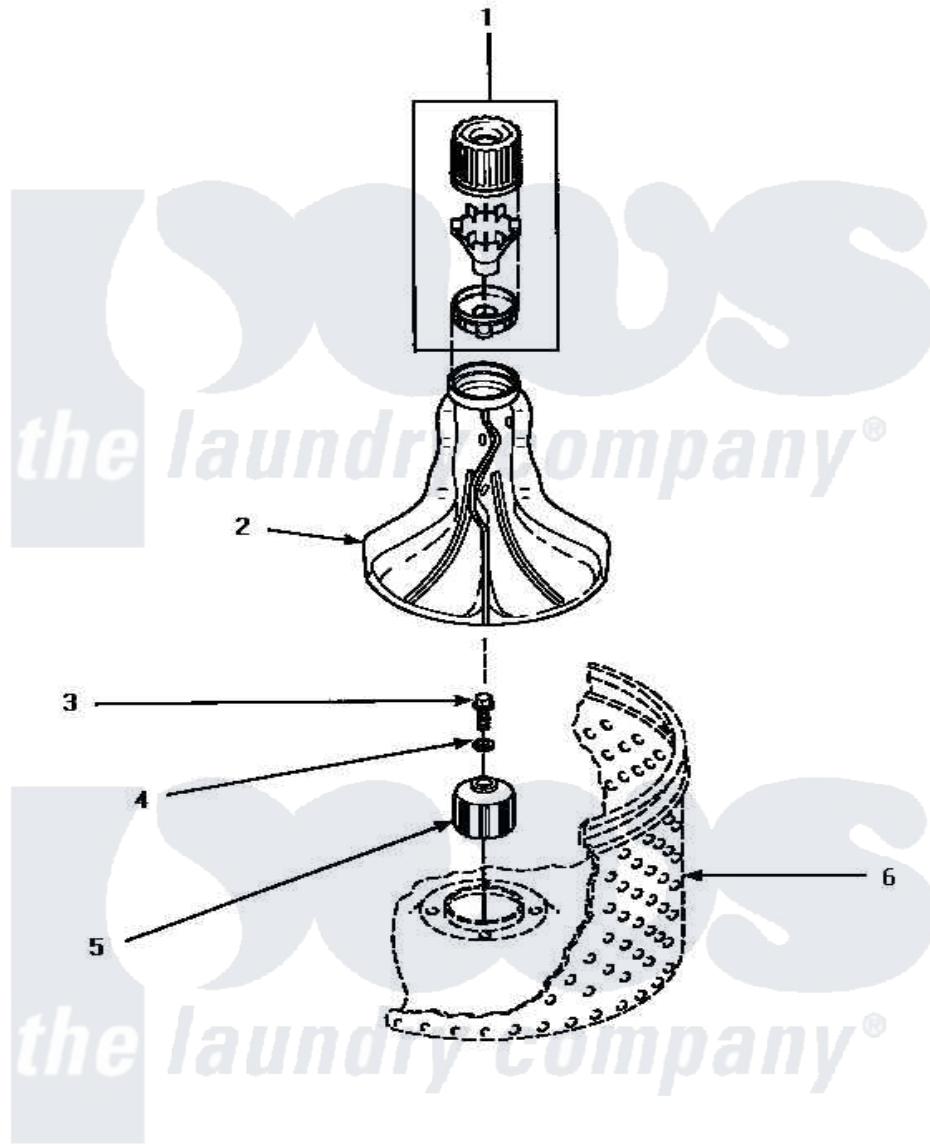

Amana CW4202W (BOM: PCW4202W) 02 - AGITATOR & DRIVE BELL

AGITATOR AND DRIVE BELL

Amana Residential Amana CW4202W (BOM: PCW4202W) Washer Parts Parts Diagram 02 - AGITATOR & DRIVE BELL

Click on the part number to view part

Item	Original Part Number	Replaced By	Status	Part Description
1	34155	40002101W		Assembly, Fabric Softner
2	33174	40000501W		Agitator, Flex Vane
3	34288	40065102		Screw, Shoulder 1/4
4	36472			O-Ring
5	34504P	R9900189		Kit, Drive Bell And Seal
6	Y00000000		Not Available	SEE NOTE WASHTUB